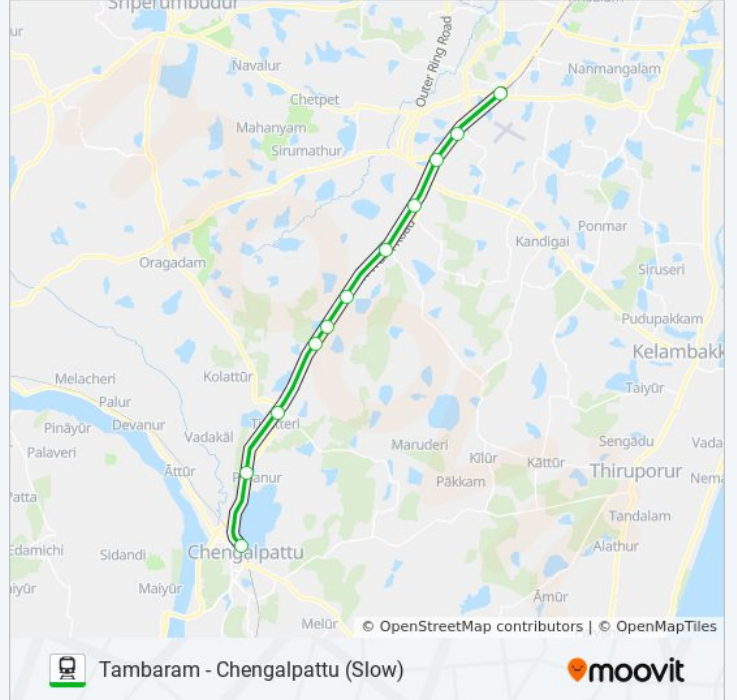

EMU train Info

Direction: Tambaram (Slow)

Stops: 11

Trip Duration: 46 min

Line Summary:

EMU train time schedules and route maps are available in an offline PDF at moovitapp.com. Use the [Moovit App](#) to see live bus times, train schedule or subway schedule, and step-by-step directions for all public transit in Chennai.