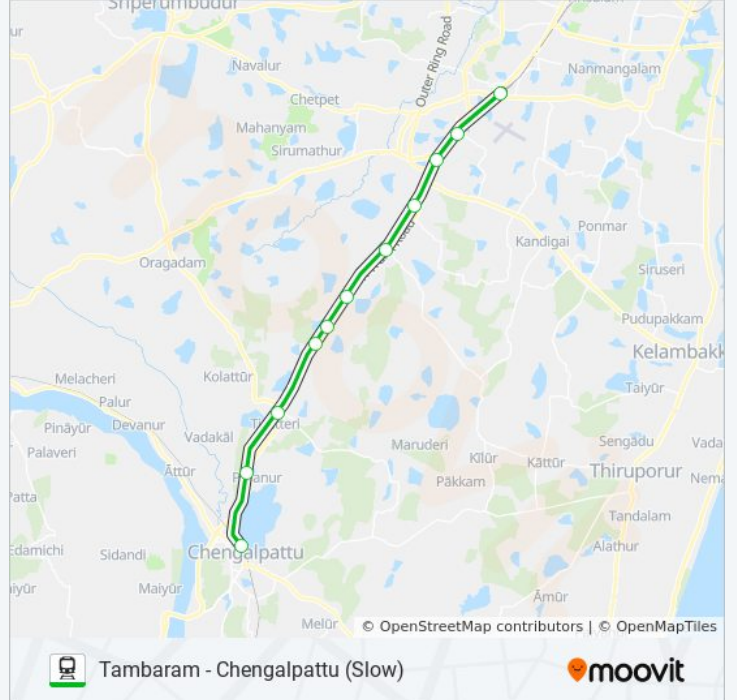

Use the Moovit App to find the closest EMU train station near you and find out when is the next EMU train arriving.

Direction: Chengalpattu (Slow)

11 stops

[VIEW LINE SCHEDULE](#)

- Tambaram Railway Station
- Perungalathur Railway Station
- Vandalur Railway Station
- Urappakkam Railway Station
- Guduvanchey Railway Gate
- Potheri Railway Station
- Kattangulathur Railway Station
- Maraimalai Nagar Railway Station
- Singaperumlkoil
- Paranur Railway Station
- Chengalpattu

EMU train Info

Direction: Chengalpattu (Slow)

Stops: 11

Trip Duration: 46 min

Line Summary:

Direction: Tambaram (Slow)

11 stops

[VIEW LINE SCHEDULE](#)