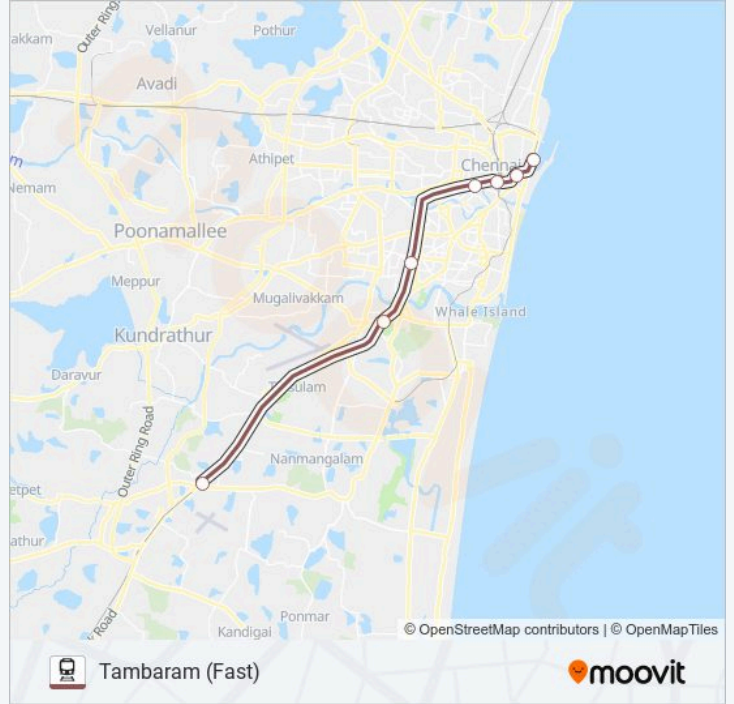

Use the Moovit App to find the closest EMU train station near you and find out when is the next EMU train arriving.

Direction: Chennai Beach (Fast)

7 stops

[VIEW LINE SCHEDULE](#)

Tambaram Railway Station

Line Summary:

Direction: Tambaram (Fast)

7 stops

[VIEW LINE SCHEDULE](#)

- Chennai Beach Railway Station
- Chennai Fort Railway Station
- Chennai Park Railway Station
- Chennai Egmore Railway Station
- Mambalam Railway Station
- Guindy Railway Station
- Tambaram Railway Station

EMU train Info

Direction: Tambaram (Fast)

Stops: 7

Trip Duration: 38 min

Line Summary:

EMU train time schedules and route maps are available in an offline PDF at moovitapp.com. Use the Moovit App to see live bus times, train schedule or subway schedule, and step-by-step directions for all public transit in Chennai.