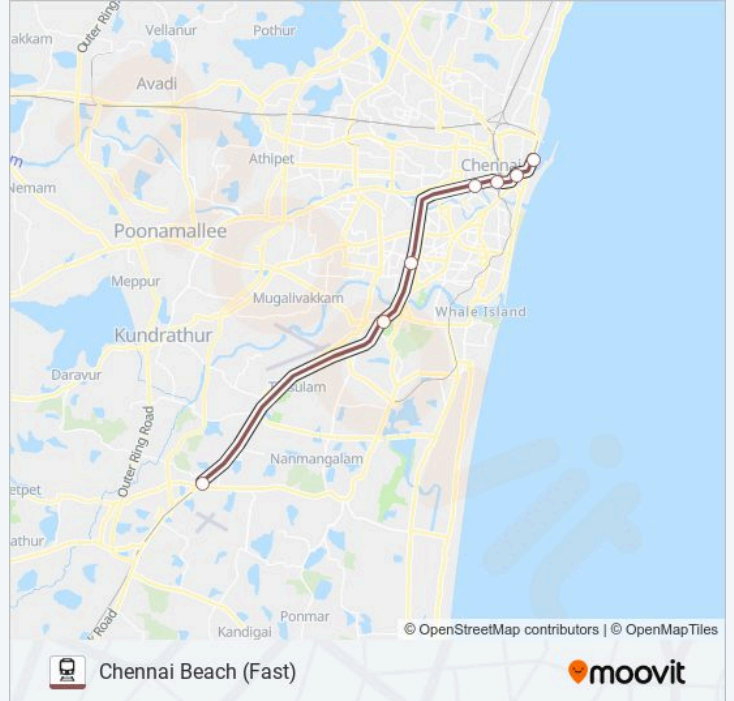

Use the Moovit App to find the closest EMU train station near you and find out when is the next EMU train arriving.

Direction: Chennai Beach (Fast)

7 stops

[VIEW LINE SCHEDULE](#)

Tambaram Railway Station

Guindy Railway Station

Mambalam Railway Station

Chennai Egmore Railway Station

Chennai Park Railway Station

Chennai Fort Railway Station

Chennai Beach Railway Station

EMU train Time Schedule

Chennai Beach (Fast) Route Timetable:

Sunday	17:00
Monday	07:50 - 17:00
Tuesday	07:50 - 17:00
Wednesday	07:50 - 17:00
Thursday	07:50 - 17:00
Friday	07:50 - 17:00
Saturday	07:50 - 17:00

EMU train Info

Direction: Chennai Beach (Fast)

Stops: 7

Trip Duration: 38 min

Line Summary:

Direction: Tambaram (Fast)

7 stops

[VIEW LINE SCHEDULE](#)

- Chennai Beach Railway Station
- Chennai Fort Railway Station
- Chennai Park Railway Station
- Chennai Egmore Railway Station
- Mambalam Railway Station
- Guindy Railway Station
- Tambaram Railway Station