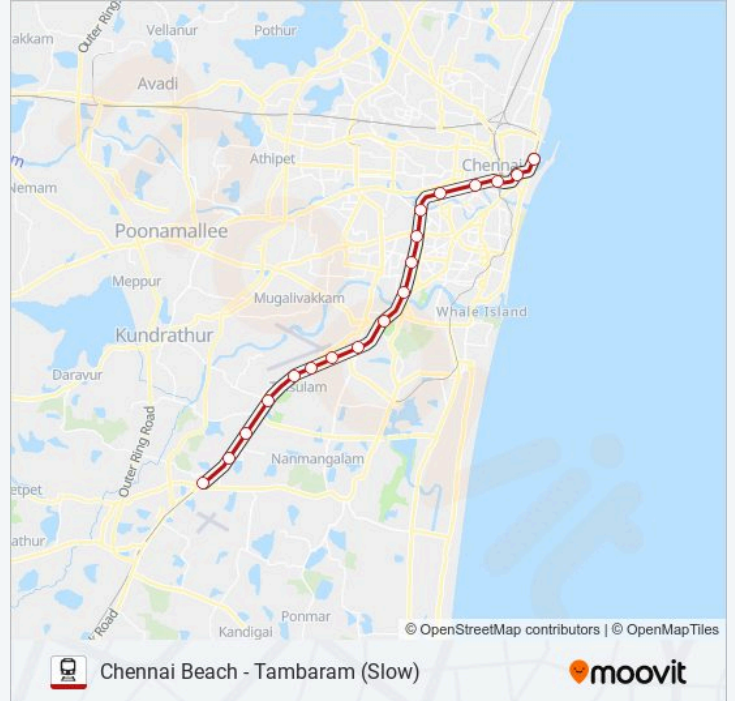

### Direction: Chennai Beach (Slow)

18 stops

[VIEW LINE SCHEDULE](#)

- Tambaram Railway Station
- Tambaram Sanatorium Railway Station
- Chromepet Railway Station
- Pallavaram Railway Station
- Tirusulam Railway Station
- Meenambakkam Railway Station
- Palavanthangal Railway Station
- St. Thomas Mount Railway Station
- Guindy Railway Station
- Saidapet Railway Station
- Mambalam Railway Station
- Kodambakkam Railway Station
- Nungambakkam Railway Station
- Chetpet Railway Station
- Chennai Egmore Railway Station
- Chennai Park Railway Station
- Chennai Fort Railway Station
- Chennai Beach Railway Station

### EMU train Info

**Direction:** Chennai Beach (Slow)

**Stops:** 18

**Trip Duration:** 63 min

**Line Summary:**

**Direction: Tambaram (Slow)**

18 stops

[VIEW LINE SCHEDULE](#)