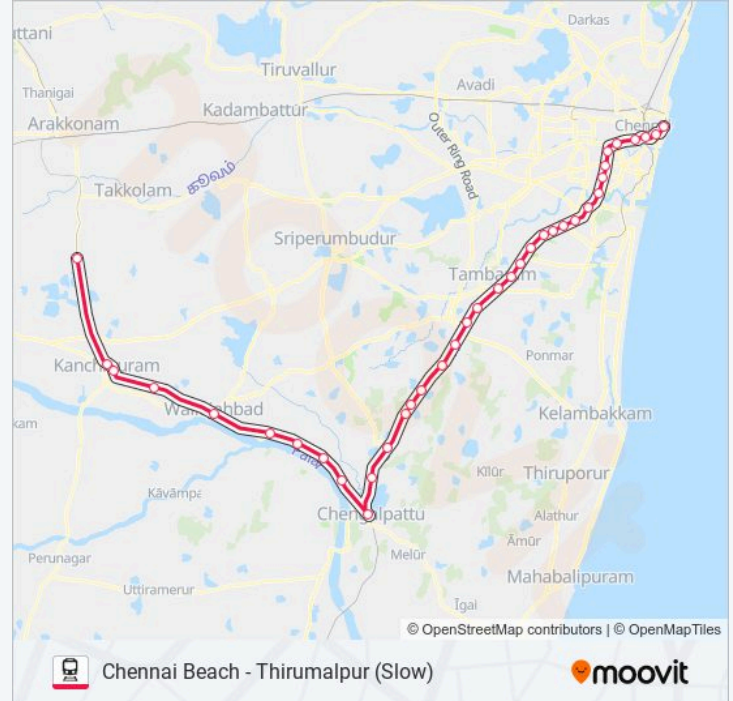

Direction: Chennai Beach (Slow)

37 stops

[VIEW LINE SCHEDULE](#)

Tirumalpur Railway Station
Kanchipuram
Old Kanchipuram Railway Station
Nathapettai Railway Station
Walajabad
Pazhayaseevaram
Palur Railway Station
Villiyambakkam
Redipalayam
Chengalpattu
Paranur Railway Station
Singaperumlkoil
Maraimalai Nagar Railway Station
Kattangulathur Railway Station
Potheri Railway Station
Guduvancheri Railway Station
Urappakkam Railway Station
Vandalur Railway Station
Perungalathur Railway Station
Tambaram Railway Station
Tambaram Sanatorium Railway Station

EMU train Info

Direction: Chennai Beach (Slow)

Stops: 37

Trip Duration: 144 min

Line Summary:

Chromepet Railway Station

Pallavaram Railway Station

Tirusulam Railway Station

Meenambakkam Railway Station

Palavanthangal Railway Staion

St. Thomas Mount Railway Station

Guindy Railway Station

Saidapet Railway Station

Mambalam Railway Station

Kodambakkam Railway Station

Nungambakkam Railway Station

Chetpet Railway Station

Chennai Egmore Railway Station

Chennai Park Railway Station

Chennai Fort Railway Station

Chennai Beach Railway Station

Direction: Thirumalpur (Slow)

37 stops

[VIEW LINE SCHEDULE](#)