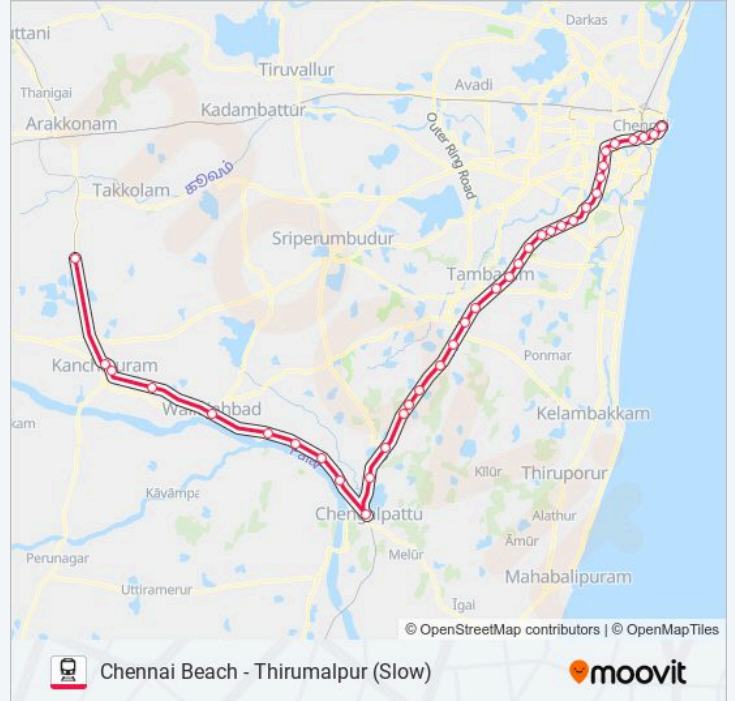

Tirusulam Railway Station

Pallavaram Railway Station

Chromepet Railway Station

Tambaram Sanatorium Railway Station

Tambaram Railway Station

Perungalathur Railway Station

Vandalur Railway Station

Urappakkam Railway Station

Guduvancheri Railway Station

Potheri Railway Station

Kattangulathur Railway Station

Maraimalai Nagar Railway Station

Singaperumkoil

Paranur Railway Station

Chengalpattu

Redipalayam

Villiyambakkam

Palur Railway Station

Pazhayaseevaram

Walajabad

Nathapettai Railway Station

Old Kanchipuram Railway Station

Kanchipuram

Tirumalpur Railway Station

EMU train time schedules and route maps are available in an offline PDF at moovitapp.com. Use the Moovit App to see live bus times, train schedule or subway schedule, and step-by-step directions for all public transit in Chennai.

© 2024 Moovit - All Rights Reserved