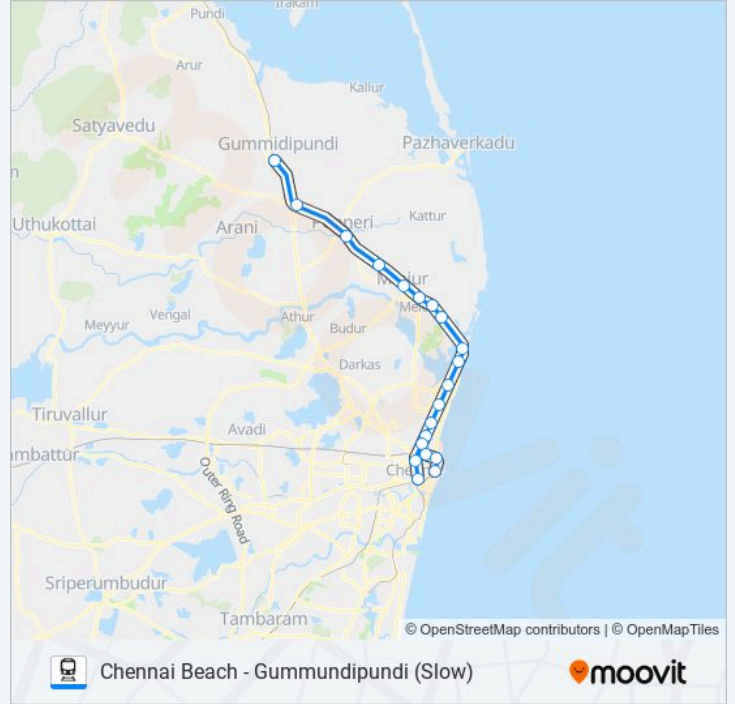

Use the Moovit App to find the closest EMU train station near you and find out when is the next EMU train arriving.

Direction: Chennai Beach (Slow)

20 stops

[VIEW LINE SCHEDULE](#)

Gummundipundi Railway Station
Kavaraipettai Railway Station
Ponneri Railway Station
Anupambattu
Minjur Railway Station
Nandiambakkam
Athipattu
Athipattu Pudunagar
Ennore Railway Station
Kathivakkam Railway Station
Wimco Nagar Railway Station
Tiruvottiyur
Voc Nagar
Tondiarpet Railway Station
Korukkupet Railway Station
Basin Bridge Junction Railway Station
Chennai Central
Washermanpet
Royapuram
Chennai Beach Railway Station

Stops: 20

Trip Duration: 94 min

Line Summary:

Direction: Gummundipundi (Slow)

20 stops

[VIEW LINE SCHEDULE](#)

- Chennai Beach Railway Station
- Royapuram
- Washermanpet
- Chennai Central
- Basin Bridge Junction Railway Station
- Korukkupet Railway Station
- Tondiarpet Railway Station
- Voc Nagar
- Tiruvottiyur
- Wimco Nagar Railway Station
- Kathivakkam Railway Station
- Ennore Railway Station
- Athipattu Pudunagar
- Athipattu
- Nandiambakkam
- Minjur Railway Station
- Anupambattu
- Ponneri Railway Station

EMU train Time Schedule

Gummundipundi (Slow) Route Timetable:

Sunday	19:50
Monday	19:50
Tuesday	19:50
Wednesday	19:50
Thursday	19:50
Friday	19:50
Saturday	19:50

EMU train Info

Direction: Gummundipundi (Slow)

Stops: 20

Trip Duration: 94 min

Line Summary:

Kavaraipettai Railway Station

Gummidipundi Railway Station

EMU train time schedules and route maps are available in an offline PDF at moovitapp.com. Use the Moovit App to see live bus times, train schedule or subway schedule, and step-by-step directions for all public transit in Chennai.