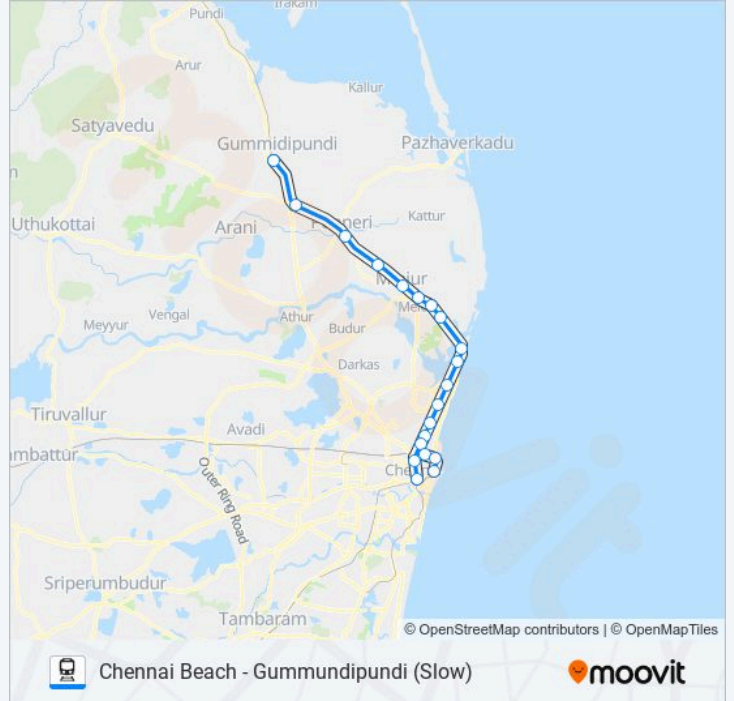

Use the Moovit App to find the closest EMU train station near you and find out when is the next EMU train arriving.

Direction: Chennai Beach (Slow)

20 stops

[VIEW LINE SCHEDULE](#)

Gummundipundi Railway Station
Kavaraipettai Railway Station
Ponneri Railway Station
Anupambattu
Minjur Railway Station
Nandiambakkam
Athipattu
Athipattu Pudunagar
Ennore Railway Station
Kathivakkam Railway Station
Wimco Nagar Railway Station
Tiruvottiyur
Voc Nagar
Tondiarpet Railway Station
Korukkupet Railway Station
Basin Bridge Junction Railway Station
Chennai Central
Washermanpet
Royapuram
Chennai Beach Railway Station

EMU train Time Schedule

Chennai Beach (Slow) Route Timetable:

Sunday	16:30
Monday	16:30
Tuesday	16:30
Wednesday	16:30
Thursday	16:30
Friday	16:30
Saturday	16:30

EMU train Info

Direction: Chennai Beach (Slow)

Stops: 20

Trip Duration: 94 min

Line Summary:

Direction: Gummundipundi (Slow)

20 stops

[VIEW LINE SCHEDULE](#)

- Chennai Beach Railway Station
- Royapuram
- Washermanpet
- Chennai Central
- Basin Bridge Junction Railway Station
- Korukkupet Railway Station
- Tondiarpet Railway Station
- Voc Nagar
- Tiruvottiyur
- Wimco Nagar Railway Station
- Kathivakkam Railway Station
- Ennore Railway Station
- Athipattu Pudunagar
- Athipattu
- Nandiambakkam
- Minjur Railway Station
- Anupambattu
- Ponneri Railway Station