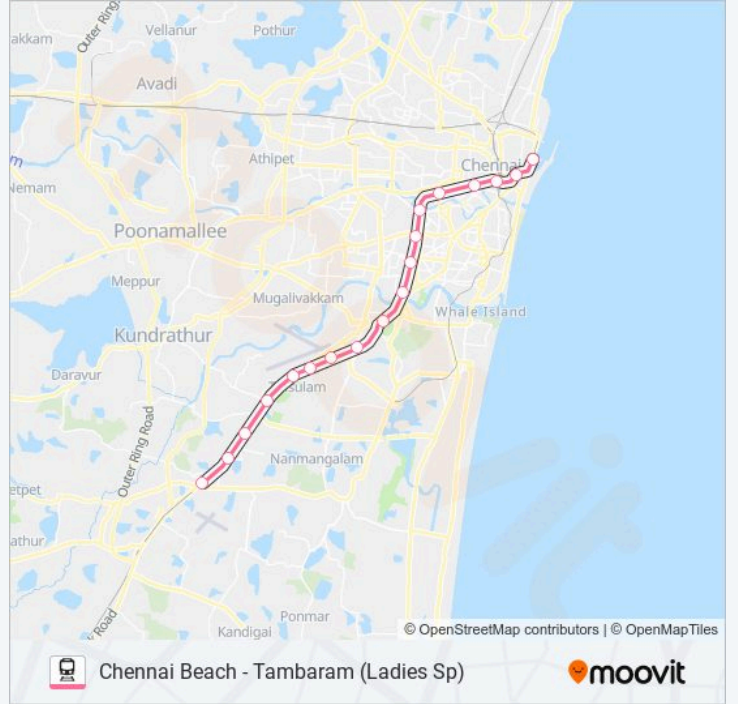

EMU train time schedules and route maps are available in an offline PDF at moovitapp.com. Use the Moovit App to see live bus times, train schedule or subway schedule, and step-by-step directions for all public transit in Chennai.

© 2024 Moovit - All Rights Reserved