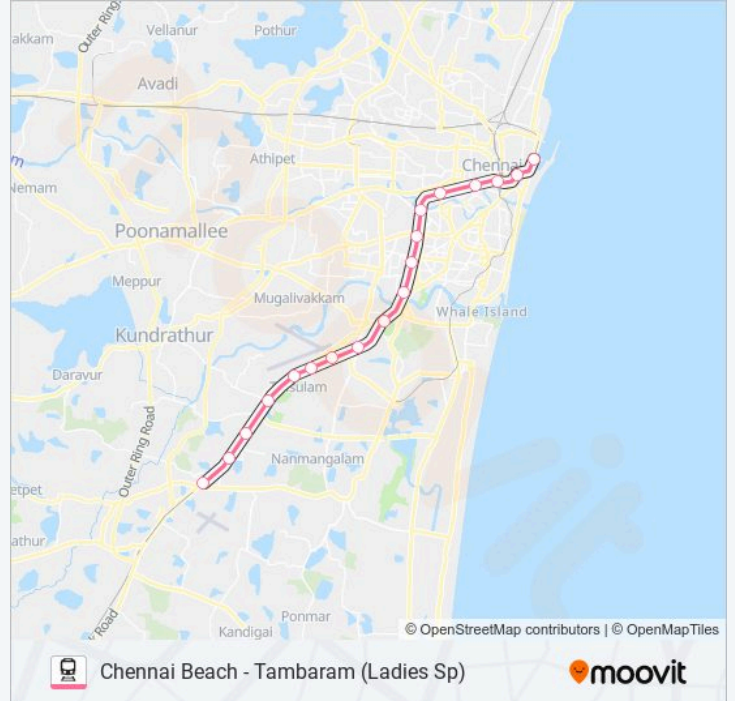

Use the Moovit App to find the closest EMU train station near you and find out when is the next EMU train arriving.

Direction: Chennai Beach (Ladies Sp)

18 stops

[VIEW LINE SCHEDULE](#)

- Tambaram Railway Station
- Tambaram Sanatorium Railway Station
- Chromepet Railway Station
- Pallavaram Railway Station
- Tirusulam Railway Station
- Meenambakkam Railway Station
- Palavanthangal Railway Station
- St. Thomas Mount Railway Station
- Guindy Railway Station
- Saidapet Railway Station
- Mambalam Railway Station
- Kodambakkam Railway Station
- Nungambakkam Railway Station
- Chetpet Railway Station
- Chennai Egmore Railway Station
- Chennai Park Railway Station
- Chennai Fort Railway Station
- Chennai Beach Railway Station

Direction: Chennai Beach (Ladies Sp)

Stops: 18

Trip Duration: 63 min

Line Summary:

Direction: Tambaram (Ladies Sp)

18 stops

[VIEW LINE SCHEDULE](#)

- Chennai Beach Railway Station
- Chennai Fort Railway Station
- Chennai Park Railway Station
- Chennai Egmore Railway Station
- Chetpet Railway Station
- Nungambakkam Railway Station
- Kodambakkam Railway Station
- Mambalam Railway Station
- Saidapet Railway Station
- Guindy Railway Station
- St. Thomas Mount Railway Station
- Palavanthangal Railway Staion
- Meenambakkam Railway Station
- Tirusulam Railway Station
- Pallavaram Railway Station
- Chromepet Railway Station
- Tambaram Sanatorium Railway Station
- Tambaram Railway Station