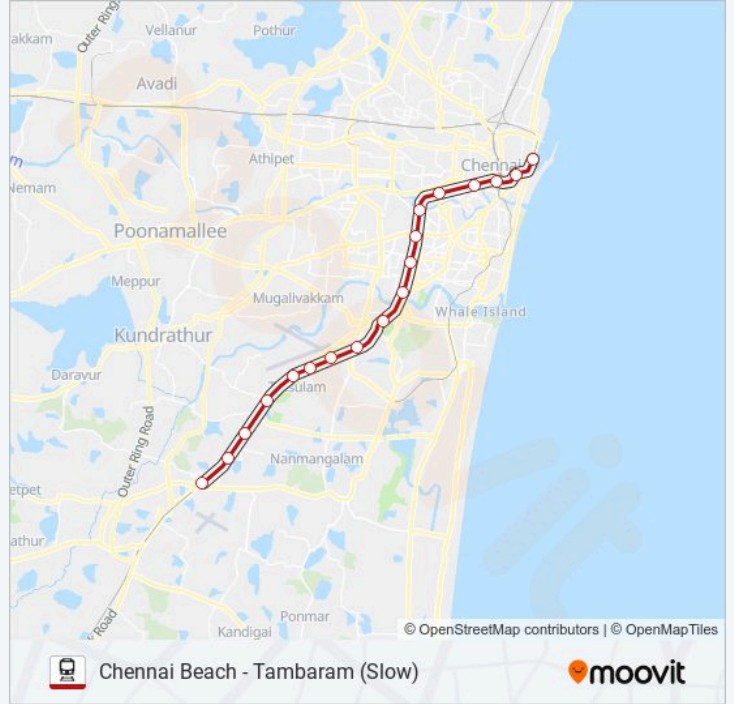

Direction: Chennai Beach (Slow)

18 stops

[VIEW LINE SCHEDULE](#)

- Tambaram Railway Station
- Tambaram Sanatorium Railway Station
- Chromepet Railway Station
- Pallavaram Railway Station
- Tirusulam Railway Station
- Meenambakkam Railway Station
- Palavanthangal Railway Station
- St. Thomas Mount Railway Station
- Guindy Railway Station
- Saidapet Railway Station
- Mambalam Railway Station
- Kodambakkam Railway Station
- Nungambakkam Railway Station
- Chetpet Railway Station
- Chennai Egmore Railway Station
- Chennai Park Railway Station
- Chennai Fort Railway Station
- Chennai Beach Railway Station

Stops: 18

Trip Duration: 63 min

Line Summary:

Direction: Tambaram (Slow)

18 stops

[VIEW LINE SCHEDULE](#)

- Chennai Beach Railway Station
- Chennai Fort Railway Station
- Chennai Park Railway Station
- Chennai Egmore Railway Station
- Chetpet Railway Station
- Nungambakkam Railway Station
- Kodambakkam Railway Station
- Mambalam Railway Station
- Saidapet Railway Station
- Guindy Railway Station
- St. Thomas Mount Railway Station
- Palavanthangal Railway Station
- Meenambakkam Railway Station
- Tirusulam Railway Station
- Pallavaram Railway Station
- Chromepet Railway Station
- Tambaram Sanatorium Railway Station
- Tambaram Railway Station

MEMU train Info

Direction: Tambaram (Slow)

Stops: 18

Trip Duration: 63 min

Line Summary:

MEMU train time schedules and route maps are available in an offline PDF at moovitapp.com. Use the Moovit App to see live bus times, train schedule or subway schedule, and step-by-step directions for all public transit in Chennai.