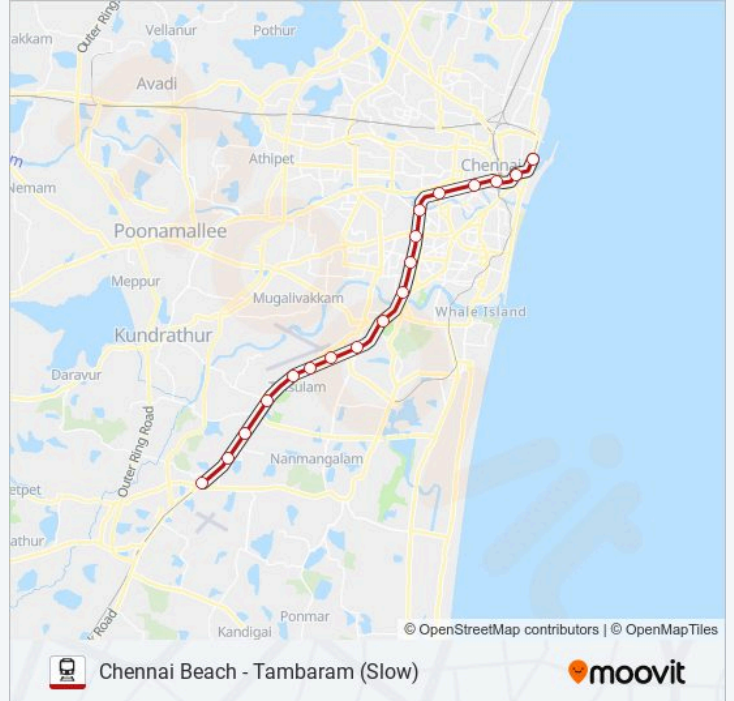

Chennai Beach - Tambaram (Slow)

Get The App

The MEMU train line (Chennai Beach - Tambaram (Slow)) has 2 routes. For regular weekdays, their operation hours are:
(1) Chennai Beach (Slow): 15:45(2) Tambaram (Slow): 08:25 - 09:50
Use the Moovit App to find the closest MEMU train station near you and find out when is the next MEMU train arriving.

Direction: Chennai Beach (Slow)

18 stops

[VIEW LINE SCHEDULE](#)

- Tambaram Railway Station
- Tambaram Sanatorium Railway Station
- Chromepet Railway Station
- Pallavaram Railway Station
- Tirusulam Railway Station
- Meenambakkam Railway Station
- Palavanthangal Railway Station
- St. Thomas Mount Railway Station
- Guindy Railway Station
- Saidapet Railway Station
- Mambalam Railway Station
- Kodambakkam Railway Station
- Nungambakkam Railway Station
- Chetpet Railway Station
- Chennai Egmore Railway Station
- Chennai Park Railway Station
- Chennai Fort Railway Station
- Chennai Beach Railway Station

MEMU train Time Schedule

Chennai Beach (Slow) Route Timetable:

Sunday	15:40
Monday	15:45
Tuesday	15:45
Wednesday	15:45
Thursday	15:45
Friday	15:45
Saturday	15:45

MEMU train Info

Direction: Chennai Beach (Slow)

Stops: 18

Trip Duration: 63 min

Line Summary:

Direction: Tambaram (Slow)

18 stops

[VIEW LINE SCHEDULE](#)

- Chennai Beach Railway Station
- Chennai Fort Railway Station
- Chennai Park Railway Station
- Chennai Egmore Railway Station
- Chetpet Railway Station
- Nungambakkam Railway Station
- Kodambakkam Railway Station
- Mambalam Railway Station
- Saidapet Railway Station
- Guindy Railway Station
- St. Thomas Mount Railway Station
- Palavanthangal Railway Station
- Meenambakkam Railway Station
- Tirusulam Railway Station
- Pallavaram Railway Station
- Chromepet Railway Station
- Tambaram Sanatorium Railway Station
- Tambaram Railway Station