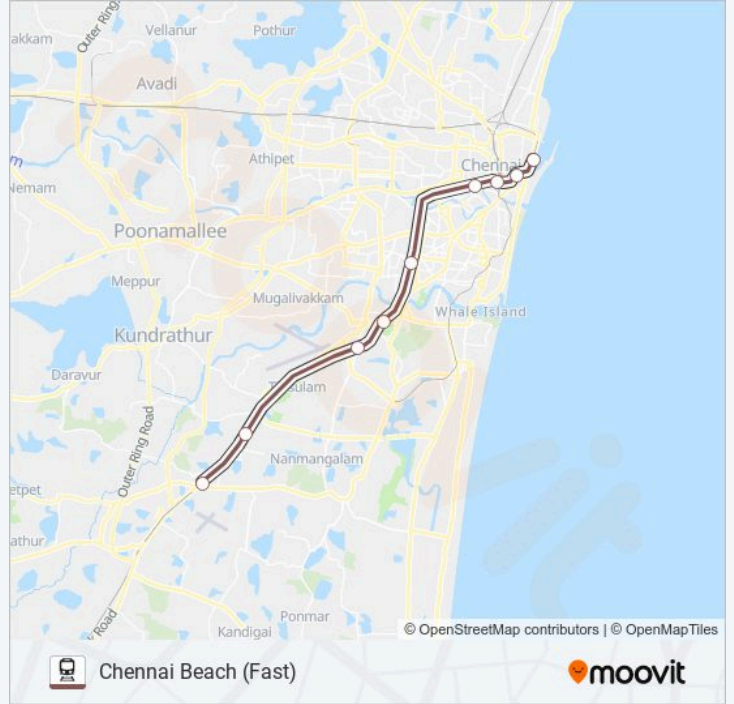

Chennai Beach (Fast)

Get The App

The MEMU train line Chennai Beach (Fast) has one route. For regular weekdays, their operation hours are:

(1) Chennai Beach (Fast): 17:00

Use the Moovit App to find the closest MEMU train station near you and find out when is the next MEMU train arriving.

Direction: Chennai Beach (Fast)

9 stops

[VIEW LINE SCHEDULE](#)

Tambaram Railway Station

Chromepet Railway Station

St. Thomas Mount Railway Station

Guindy Railway Station

Mambalam Railway Station

Chennai Egmore Railway Station

Chennai Park Railway Station

Chennai Fort Railway Station

Chennai Beach Railway Station

MEMU train Time Schedule

Chennai Beach (Fast) Route Timetable:

Sunday	17:00
Monday	17:00
Tuesday	17:00
Wednesday	17:00
Thursday	17:00
Friday	17:00
Saturday	17:00

MEMU train Info

Direction: Chennai Beach (Fast)

Stops: 9

Trip Duration: 40 min

Line Summary:

MEMU train time schedules and route maps are available in an offline PDF at moovitapp.com. Use the Moovit App to see live bus times, train schedule or subway schedule, and step-by-step directions for all public transit in Chennai.