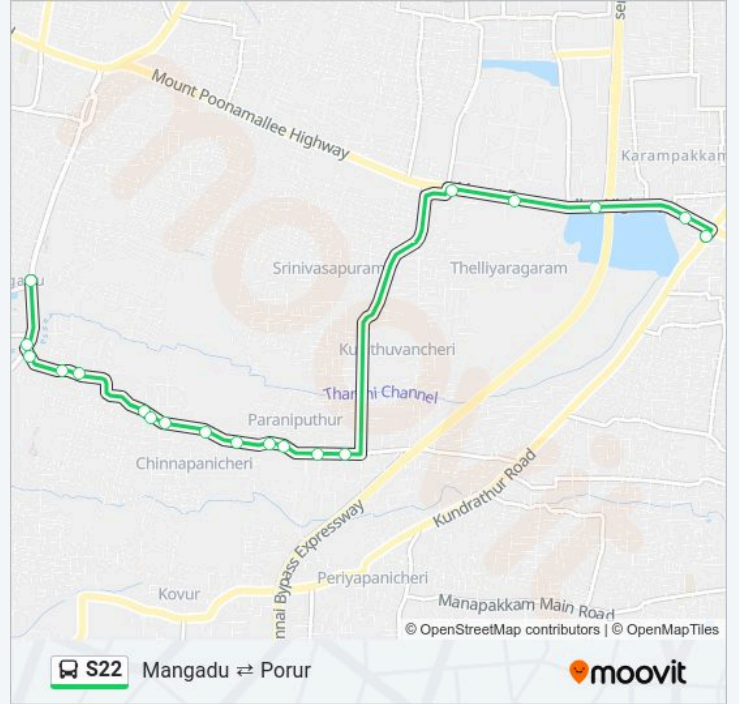

S22 Line

Mangadu ⇄ Porur

Get The App

The S22 bus line (Mangadu ⇄ Porur) has 2 routes. For regular weekdays, their operation hours are:

(1) Porur: 06:45-20:35(2) Mangadu: 07:17-21:07

Use the Moovit App to find the closest S22 bus station near you and find out when is the next S22 bus arriving.

Direction: Mangadu

19 stops

[VIEW LINE SCHEDULE](#)

- Porur
- Porur
- Retteri
- Ramachandra Medical College
- Iyyapanthangal
- Alamaram Road Junction
- Rice Mill
- Rani Tea Shop
- Bharani Puthur
- Bajanai Kovil
- Mariyamman Kovil
- Arasa Maram
- Pattur
- Pattur Bazar
- Pattur Mangadu
- Arasa Maram
- Pattur Koot Road
- Mangadu Butt Road

S22 bus Time Schedule

Mangadu Route Timetable:

Monday	07:17-21:07
Tuesday	07:17-21:07
Wednesday	07:17-21:07
Thursday	07:17-21:07
Friday	07:17-21:07
Saturday	07:17-21:07
Sunday	07:17-21:07

S22 bus Info

Direction: Mangadu

Stops: 19

Trip Duration: 16 min

Line Summary:

Mangadu Bus Stand

S22 bus time schedules and route maps are available in an offline PDF at moovitapp.com. Use the Moovit App to see live bus times, train schedule or subway schedule, and step-by-step directions for all public transit in Chennai.