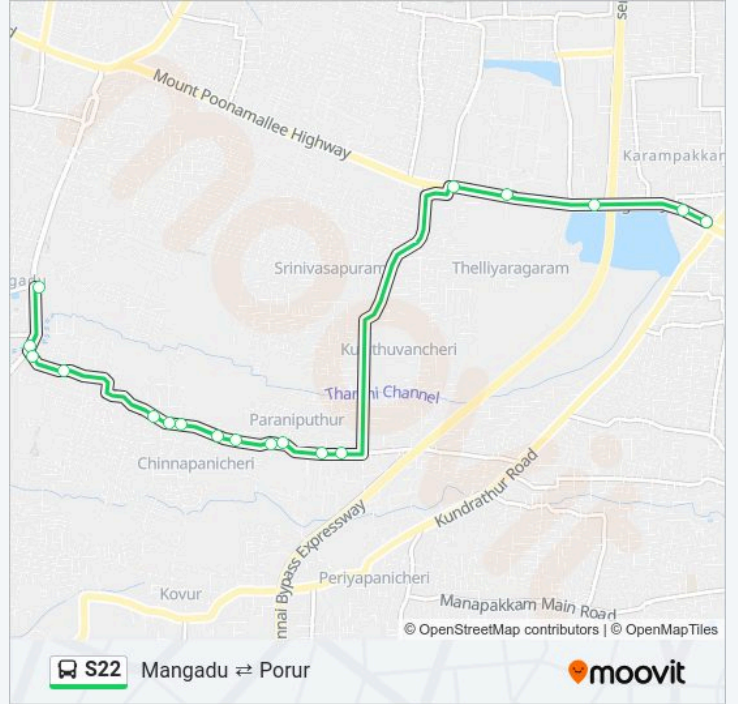

S22 Line

Mangadu ⇄ Porur

Get The App

The S22 bus line (Mangadu ⇄ Porur) has 2 routes. For regular weekdays, their operation hours are:

(1) Porur: 06:45-20:35(2) Mangadu: 07:17-21:07

Use the Moovit App to find the closest S22 bus station near you and find out when is the next S22 bus arriving.

Direction: Porur

18 stops

[VIEW LINE SCHEDULE](#)

Mangadu
Mangadu Butt Road
Pattur Koot Road
Arasa Maram
Pattur
Arasa Maram
Pakin Paati
Mariyamman Kovil
Bajanai Kovil
Bharani Puthur
Bharani Puthur
Rice Mill
Alamaram Road Junction
Iyyapanthangal
Ramachandra Medical College
Retteri
Venkateshwara Hospital
Porur

S22 bus Time Schedule

Porur Route Timetable:

Monday	06:45-20:35
Tuesday	06:45-20:35
Wednesday	06:45-20:35
Thursday	06:45-20:35
Friday	06:45-20:35
Saturday	06:45-20:35
Sunday	06:45-20:35

S22 bus Info**Direction:** Porur**Stops:** 18**Trip Duration:** 16 min**Line Summary:**

Direction: Mangadu

19 stops

[VIEW LINE SCHEDULE](#)

- Porur
- Porur
- Retteri
- Ramachandra Medical College
- Iyyapanthangal
- Alamaram Road Junction
- Rice Mill
- Rani Tea Shop
- Bharani Puthur
- Bajanai Kovil
- Mariyamman Kovil
- Arasa Maram
- Pattur
- Pattur Bazar
- Pattur Mangadu
- Arasa Maram
- Pattur Koot Road
- Mangadu Butt Road