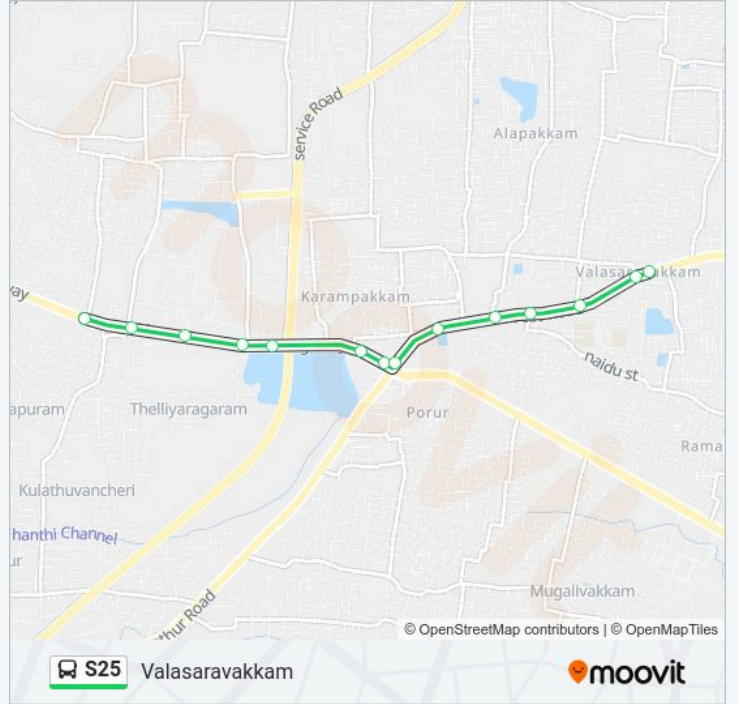

**S25 bus Time Schedule**

Valasaravakkam Route Timetable:

Sunday	05:23 - 05:43
Monday	05:23 - 05:43
Tuesday	05:23 - 05:43
Wednesday	05:23 - 05:43
Thursday	05:23 - 05:43
Friday	05:23 - 05:43
Saturday	05:23 - 05:43

**S25 bus Info**

**Direction:** Valasaravakkam

**Stops:** 14

**Trip Duration:** 11 min

**Line Summary:**

S25 bus time schedules and route maps are available in an offline PDF at [moovitapp.com](https://moovitapp.com). Use the Moovit App to see live bus times, train schedule or subway schedule, and step-by-step directions for all public transit in Chennai.