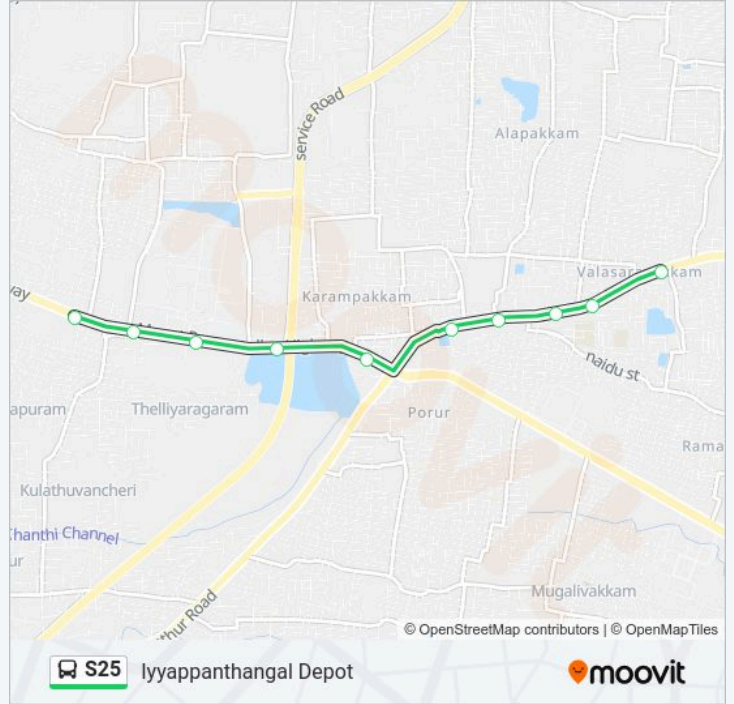

**S25 bus Time Schedule**

Iyyappanthangal Depot Route Timetable:

Sunday	21:09 - 21:29
Monday	21:09 - 21:29
Tuesday	21:09 - 21:29
Wednesday	21:09 - 21:29
Thursday	21:09 - 21:29
Friday	21:09 - 21:29
Saturday	21:09 - 21:29

**S25 bus Info**

**Direction:** Iyyappanthangal Depot

**Stops:** 10

**Trip Duration:** 11 min

**Line Summary:**

**Direction: Valasaravakkam**

14 stops

[VIEW LINE SCHEDULE](#)