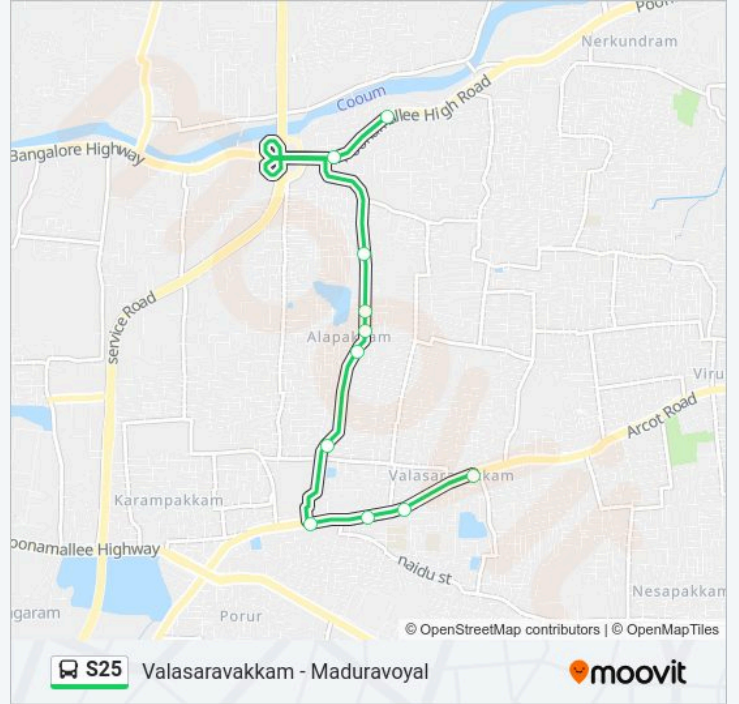

## Valasaravakkam - Maduravoyal

Get The App

The S25 bus line (Valasaravakkam - Maduravoyal) has 2 routes. For regular weekdays, their operation hours are:  
(1) Maduravoyal: 05:25 - 20:55(2) Valasaravakkam: 05:47 - 21:17  
Use the Moovit App to find the closest S25 bus station near you and find out when is the next S25 bus arriving.

### Direction: Maduravoyal

11 stops

[VIEW LINE SCHEDULE](#)

- Valasaravakkam
- Jai Garden
- Lakshmi Nagar
- Kelambakkam Cemetery
- Alapakkam Jeeva Garden
- Petrol Station
- Krishna Nagar
- Meenakshi Hospital
- Dhanalakshmi Nagar
- Maduravoyal Erikarai
- Maduravoyal

### S25 bus Time Schedule

Maduravoyal Route Timetable:

Sunday	05:25 - 20:55
Monday	05:25 - 20:55
Tuesday	05:25 - 20:55
Wednesday	05:25 - 20:55
Thursday	05:25 - 20:55
Friday	05:25 - 20:55
Saturday	05:25 - 20:55

### S25 bus Info

**Direction:** Maduravoyal

**Stops:** 11

**Trip Duration:** 13 min

**Line Summary:**

**Direction: Valasaravakkam**

12 stops

[VIEW LINE SCHEDULE](#)