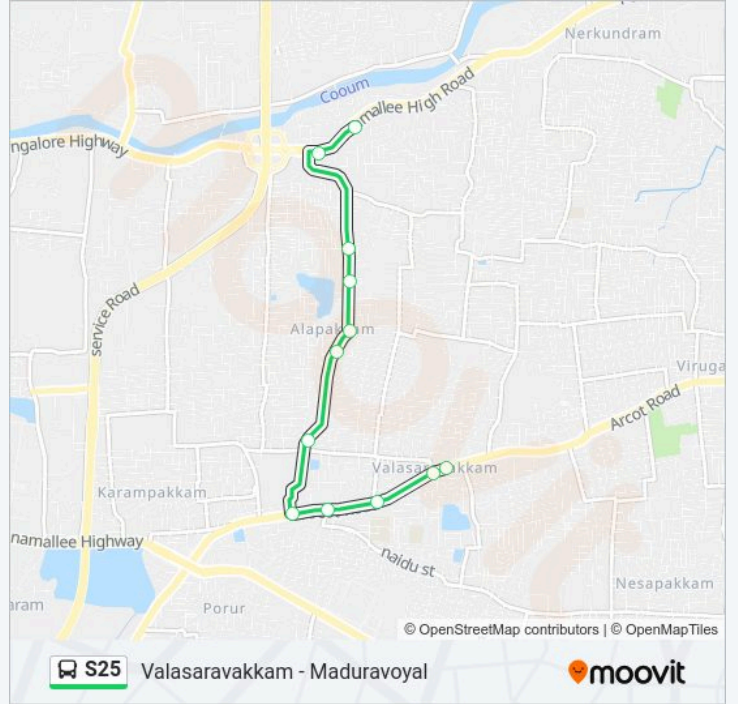

### S25 bus Info

**Direction:** Maduravoyal

**Stops:** 11

**Trip Duration:** 13 min

**Line Summary:**

**Direction: Valasaravakkam**

12 stops

[VIEW LINE SCHEDULE](#)

**S25 bus Time Schedule**

Valasaravakkam Route Timetable:

Sunday	05:47 - 21:17
Monday	05:47 - 21:17
Tuesday	05:47 - 21:17
Wednesday	05:47 - 21:17
Thursday	05:47 - 21:17
Friday	05:47 - 21:17
Saturday	05:47 - 21:17

**S25 bus Info**

**Direction:** Valasaravakkam

**Stops:** 12

**Trip Duration:** 12 min

**Line Summary:**

S25 bus time schedules and route maps are available in an offline PDF at [moovitapp.com](https://moovitapp.com). Use the Moovit App to see live bus times, train schedule or subway schedule, and step-by-step directions for all public transit in Chennai.