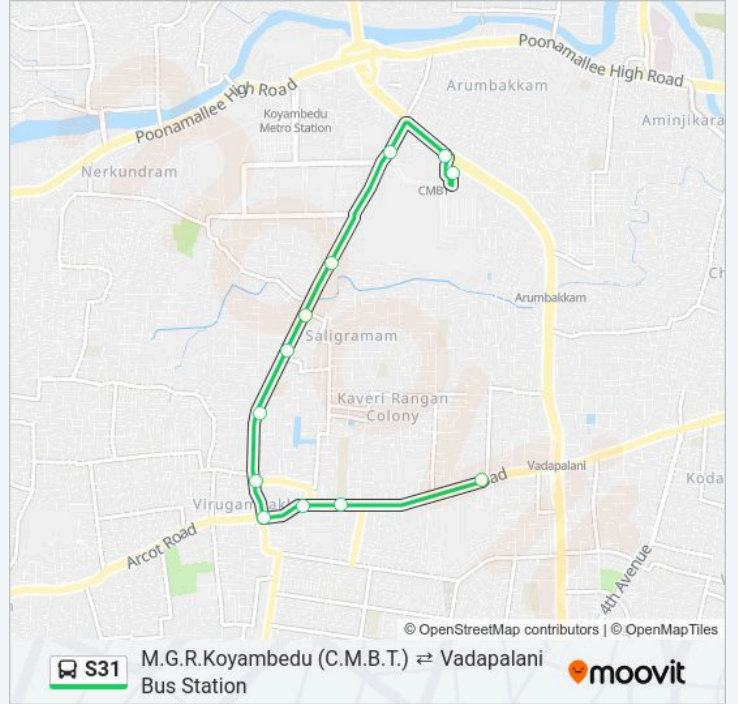

(1) M.G.R Koyambedu (C.M.B.T.): 05:00 - 21:05(2) Vadapalani Bus Station: 05:55 - 22:05

Use the Moovit App to find the closest S31 bus station near you and find out when is the next S31 bus arriving.

Direction: M.G.R Koyambedu (C.M.B.T.)

S31 bus Info

Direction: M.G.R Koyambedu (C.M.B.T.)

Stops: 10

Trip Duration: 12 min

Line Summary:

Direction: Vadapalani Bus Station

12 stops

[VIEW LINE SCHEDULE](#)

S31 bus Time Schedule

Vadapalani Bus Station Route Timetable:

| | |
|-----------|---------------|
| Sunday | 05:55 - 22:05 |
| Monday | 05:55 - 22:05 |
| Tuesday | 05:55 - 22:05 |
| Wednesday | 05:55 - 22:05 |
| Thursday | 05:55 - 22:05 |
| Friday | 05:55 - 22:05 |
| Saturday | 05:55 - 22:05 |

S31 bus Info

Direction: Vadapalani Bus Station

Stops: 12

Trip Duration: 12 min

Line Summary:

S31 bus time schedules and route maps are available in an offline PDF at moovitapp.com. Use the Moovit App to see live bus times, train schedule or subway schedule, and step-by-step directions for all public transit in Chennai.