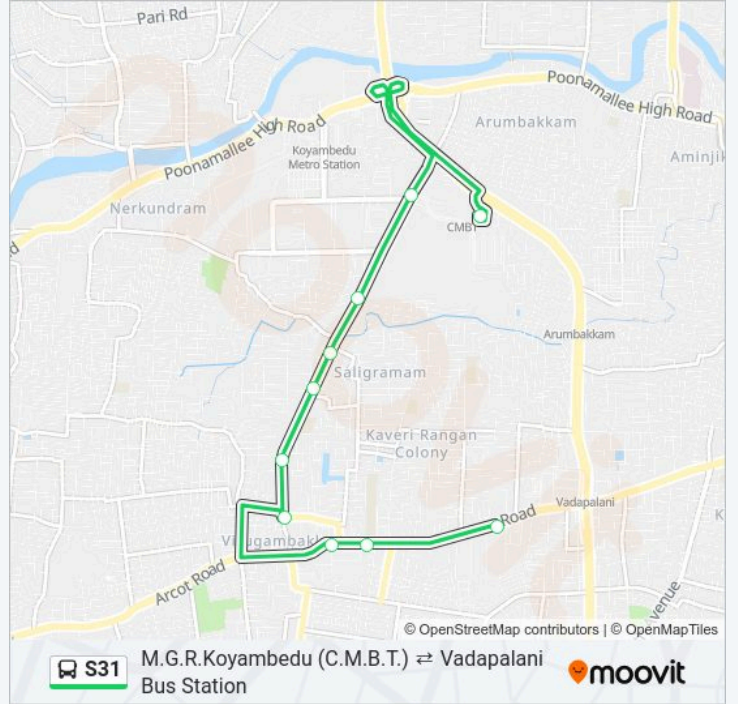

(1) M.G.R Koyambedu (C.M.B.T.): 05:00 - 21:05(2) Vadapalani Bus Station: 05:55 - 22:05

Use the Moovit App to find the closest S31 bus station near you and find out when is the next S31 bus arriving.

Direction: M.G.R Koyambedu (C.M.B.T.)

10 stops

[VIEW LINE SCHEDULE](#)

Vadapalani Bus Station
Avichi School
Karaiyanchavadi
Kaliyamman Kovil
Elango Nagar Bus Stop
Natesa Nagar Bus Stop
Sai Nagar
Chinmaya Nagar
Koyambedu P.S
M.G.R.Koyambedu (C.M.B.T.)

S31 bus Time Schedule

M.G.R Koyambedu (C.M.B.T.) Route Timetable:

| | |
|-----------|---------------|
| Sunday | 05:00 - 21:05 |
| Monday | 05:00 - 21:05 |
| Tuesday | 05:00 - 21:05 |
| Wednesday | 05:00 - 21:05 |
| Thursday | 05:00 - 21:05 |
| Friday | 05:00 - 21:05 |
| Saturday | 05:00 - 21:05 |

S31 bus Info

Direction: M.G.R Koyambedu (C.M.B.T.)

Stops: 10

Trip Duration: 12 min

Line Summary:

Direction: Vadapalani Bus Station

12 stops

[VIEW LINE SCHEDULE](#)