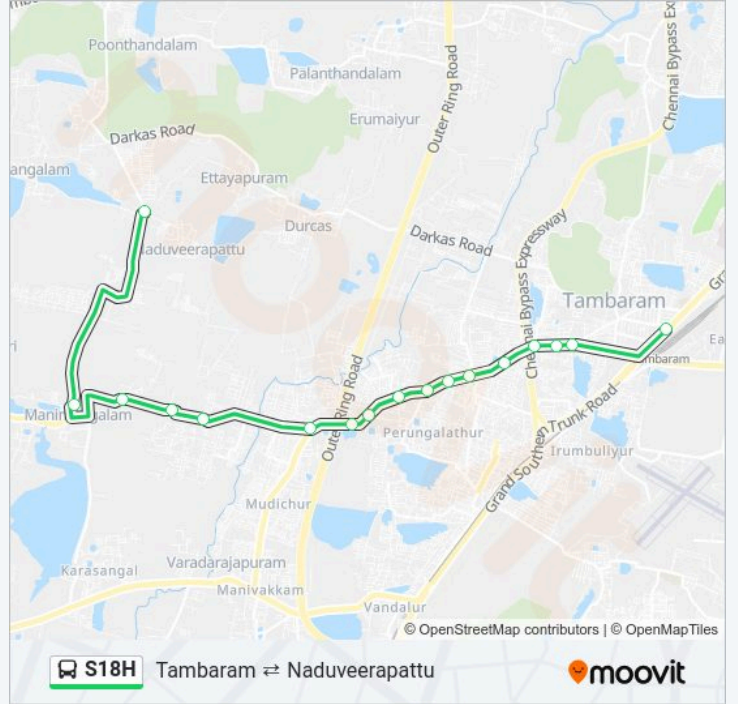

S18H bus time schedules and route maps are available in an offline PDF at moovitapp.com. Use the Moovit App to see live bus times, train schedule or subway schedule, and step-by-step directions for all public transit in Chennai.

© 2024 Moovit - All Rights Reserved