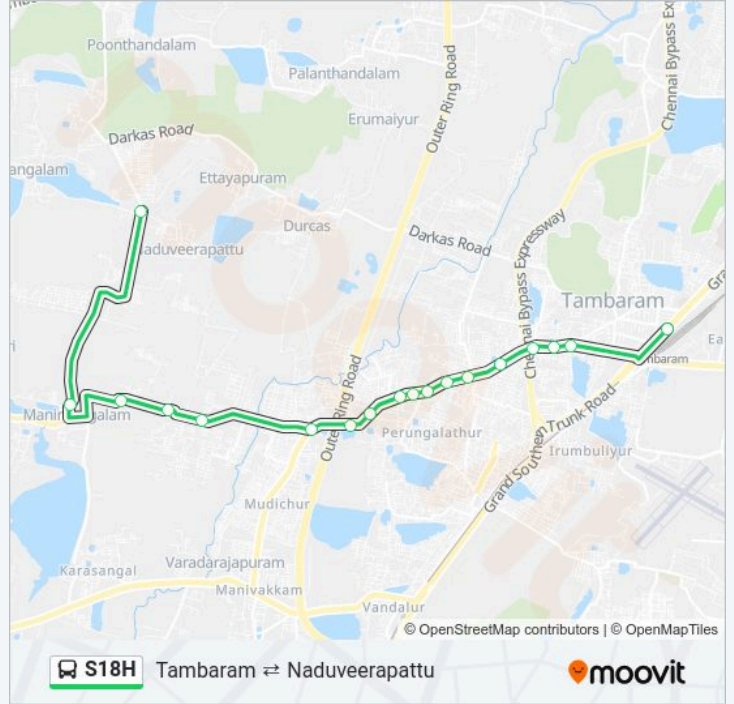

The S18H bus line (Tambaram ⇄ Naduveerapattu) has 2 routes. For regular weekdays, their operation hours are:
(1) Naduveerapattu: 05:30 - 21:15(2) Tambaram: 06:10 - 22:00

Use the Moovit App to find the closest S18H bus station near you and find out when is the next S18H bus arriving.

Direction: Naduveerapattu

18 stops

[VIEW LINE SCHEDULE](#)

Tambaram West Bus Station
Tambaram West
Kolam
Lakshmipuram
Krishna Nagar
Barathi Nagar Bus Stop
Gandhi Nagar
Padmavathi Kalyana Mandapam
Varadaraja Puram
Old Perungalathur
Parvathi Nagar
Madanapuram
Mudichur Junction
Mullai Nagar
Tmg College (Manimangalam)
Manimangalam
Manimangalam
Naduveerapattu

S18H bus Time Schedule

Naduveerapattu Route Timetable:

Sunday	05:30 - 21:15
Monday	05:30 - 21:15
Tuesday	05:30 - 21:15
Wednesday	05:30 - 21:15
Thursday	05:30 - 21:15
Friday	05:30 - 21:15
Saturday	05:30 - 21:15

S18H bus Info**Direction:** Naduveerapattu**Stops:** 18**Trip Duration:** 23 min**Line Summary:**

Direction: Tambaram

17 stops

[VIEW LINE SCHEDULE](#)

Pudhucherry Bus Stand (Naduveerapattu)

Manimangalam

Manimangalam