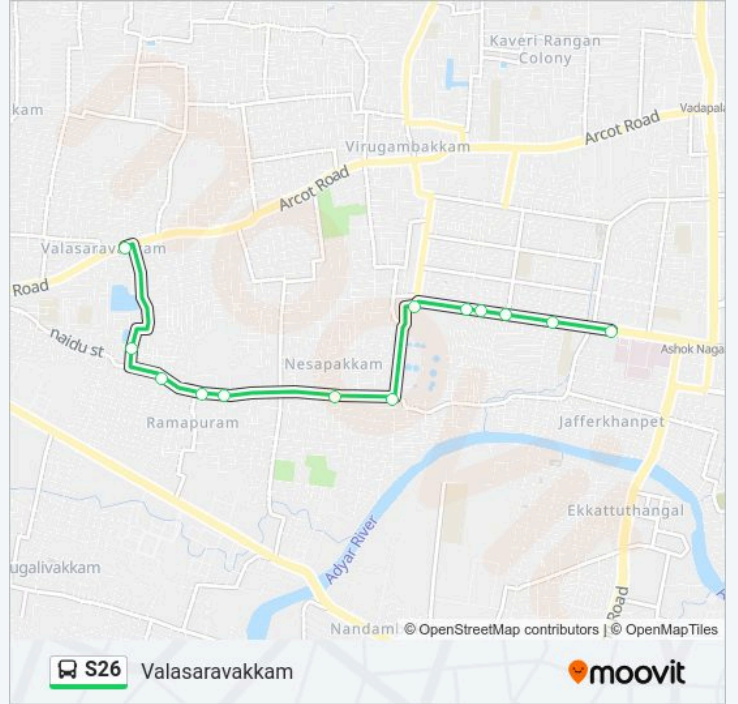

S26 bus Info

Direction: K.K.Nagar Bus Station

Stops: 12

Trip Duration: 12 min

Line Summary:

Direction: Valasaravakkam

13 stops

[VIEW LINE SCHEDULE](#)

S26 bus Time Schedule

Valasaravakkam Route Timetable:

Sunday	05:00 - 14:19
Monday	05:00 - 14:19
Tuesday	05:00 - 14:19
Wednesday	05:00 - 14:19
Thursday	05:00 - 14:19
Friday	05:00 - 14:19
Saturday	05:00 - 14:19

S26 bus Info

Direction: Valasaravakkam

Stops: 13

Trip Duration: 12 min

Line Summary:

S26 bus time schedules and route maps are available in an offline PDF at moovitapp.com. Use the Moovit App to see live bus times, train schedule or subway schedule, and step-by-step directions for all public transit in Chennai.