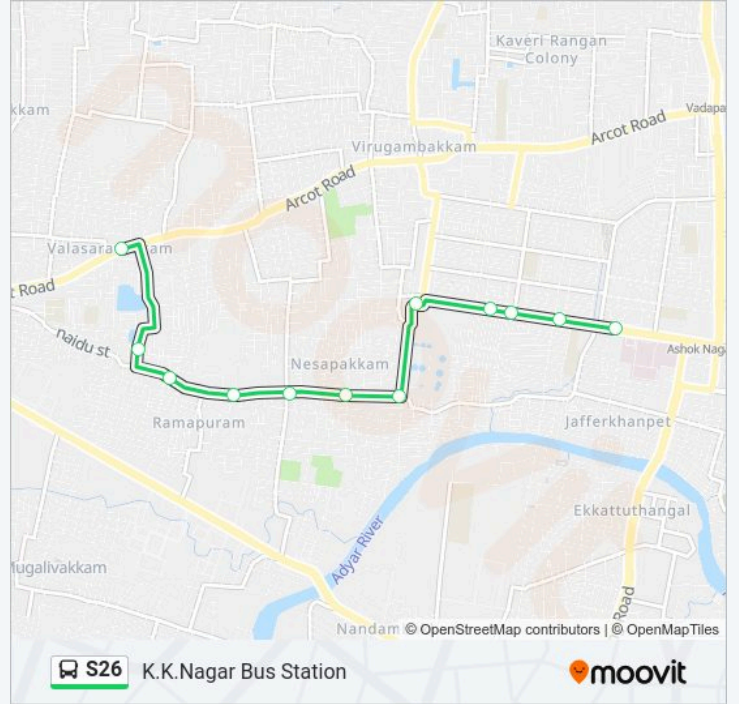

S26

K.K.Nagar Bus Station

Get The App

The S26 bus line (K.K.Nagar Bus Station) has 2 routes. For regular weekdays, their operation hours are:

(1) K.K.Nagar Bus Station: 12:36 - 21:55(2) Valasaravakkam: 05:00 - 14:19

Use the Moovit App to find the closest S26 bus station near you and find out when is the next S26 bus arriving.

Direction: K.K.Nagar Bus Station

12 stops

[VIEW LINE SCHEDULE](#)

- Valasaravakkam
- Ambedkar Silai
- Ramapuram
- Angalamman Kovil
- Ramapuram Ashram
- Nellai Store
- Nesapakkam Mgr Statue
- Munusamy Salai
- Ramachandra Hospital
- Mgr Nagar Bus Stop
- M.G.R Nagar
- K.K.Nagar Bus Station

S26 bus Time Schedule

K.K.Nagar Bus Station Route Timetable:

Sunday	12:36 - 21:55
Monday	12:36 - 21:55
Tuesday	12:36 - 21:55
Wednesday	12:36 - 21:55
Thursday	12:36 - 21:55
Friday	12:36 - 21:55
Saturday	12:36 - 21:55

S26 bus Info

Direction: K.K.Nagar Bus Station

Stops: 12

Trip Duration: 12 min

Line Summary:

Direction: Valasaravakkam

13 stops

[VIEW LINE SCHEDULE](#)