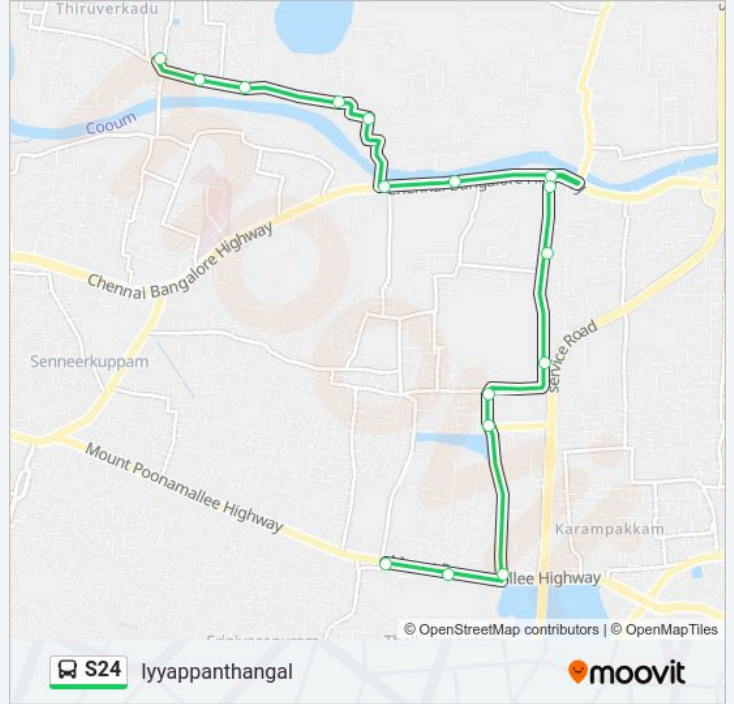

 **S24**

Iyyappanthangal

Get The App

The S24 bus line (Iyyappanthangal) has 2 routes. For regular weekdays, their operation hours are:

(1) Iyyappanthangal: 06:30 - 21:50 (2) Thiruverkadu: 05:50 - 21:10

Use the Moovit App to find the closest S24 bus station near you and find out when is the next S24 bus arriving.

Direction: Iyyappanthangal

16 stops

[VIEW LINE SCHEDULE](#)

Thiruverkadu
Gurimedai
Mgr Nagar
Perumalagaram
Perumal Nagar
Vealanchavadi
Madhuravoyal Earikarai
Kumar Theatre
Kumar Theatre
Fish Market
Tasmac Wine Shop
Murugan Temple
Chettiyar Agaram
Karambakkam Chettiyar Agaram Main Road
Ramachandra Medical College
Iyyapanthangal

S24 bus Time Schedule

Iyyappanthangal Route Timetable:

Sunday	06:30 - 21:50
Monday	06:30 - 21:50
Tuesday	06:30 - 21:50
Wednesday	06:30 - 21:50
Thursday	06:30 - 21:50
Friday	06:30 - 21:50
Saturday	06:30 - 21:50

S24 bus Info

Direction: Iyyappanthangal

Stops: 16

Trip Duration: 19 min

Line Summary:

Direction: Thiruverkadu

17 stops

[VIEW LINE SCHEDULE](#)