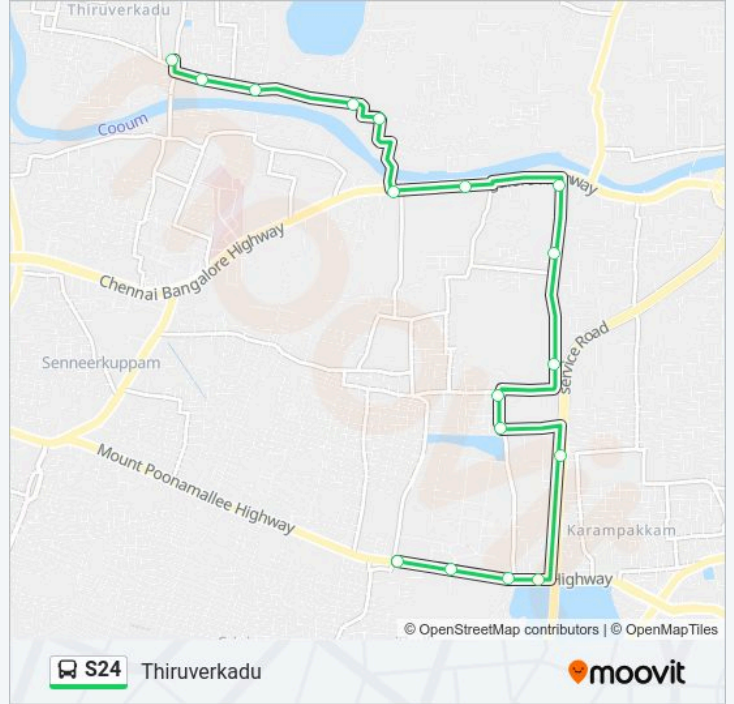

Direction: Iyyappanthangal

16 stops

[VIEW LINE SCHEDULE](#)

Thiruverkadu
Gurimedai
Mgr Nagar
Perumalagaram
Perumal Nagar
Vealanchavadi
Madhuravoyal Earikarai
Kumar Theatre
Kumar Theatre
Fish Market
Tasmac Wine Shop
Murugan Temple
Chettiyar Agaram
Karambakkam Chettiyar Agaram Main Road
Ramachandra Medical College
Iyyapanthangal

S24 bus Time Schedule

Thiruverkadu Route Timetable:

Sunday	05:50 - 21:10
Monday	05:50 - 21:10
Tuesday	05:50 - 21:10
Wednesday	05:50 - 21:10
Thursday	05:50 - 21:10
Friday	05:50 - 21:10
Saturday	05:50 - 21:10

S24 bus Info

Direction: Thiruverkadu

Stops: 17

Trip Duration: 21 min

Line Summary:

S24 bus time schedules and route maps are available in an offline PDF at moovitapp.com. Use the Moovit App to see live bus times, train schedule or subway schedule, and step-by-step directions for all public transit in Chennai.