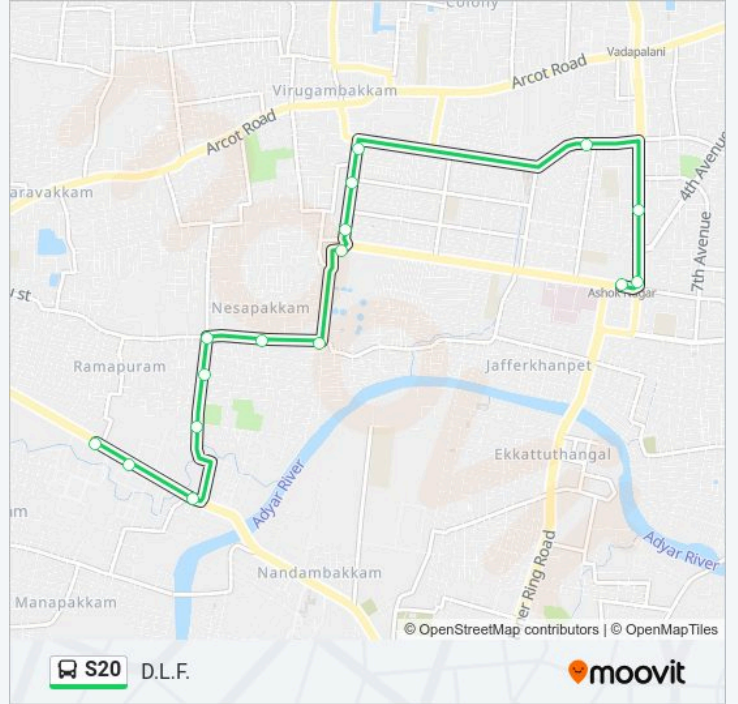

### S20 bus Info

**Direction:** Ashok Nagar Metro Station

**Stops:** 16

**Trip Duration:** 17 min

**Line Summary:**

**Direction: D.L.F.**

16 stops

[VIEW LINE SCHEDULE](#)

**S20 bus Time Schedule**

D.L.F. Route Timetable:

Sunday	05:45 - 21:35
Monday	05:45 - 21:35
Tuesday	05:45 - 21:35
Wednesday	05:45 - 21:35
Thursday	05:45 - 21:35
Friday	05:45 - 21:35
Saturday	05:45 - 21:35

**S20 bus Info**

**Direction:** D.L.F.

**Stops:** 16

**Trip Duration:** 17 min

**Line Summary:**

S20 bus time schedules and route maps are available in an offline PDF at [moovitapp.com](https://moovitapp.com). Use the Moovit App to see live bus times, train schedule or subway schedule, and step-by-step directions for all public transit in Chennai.