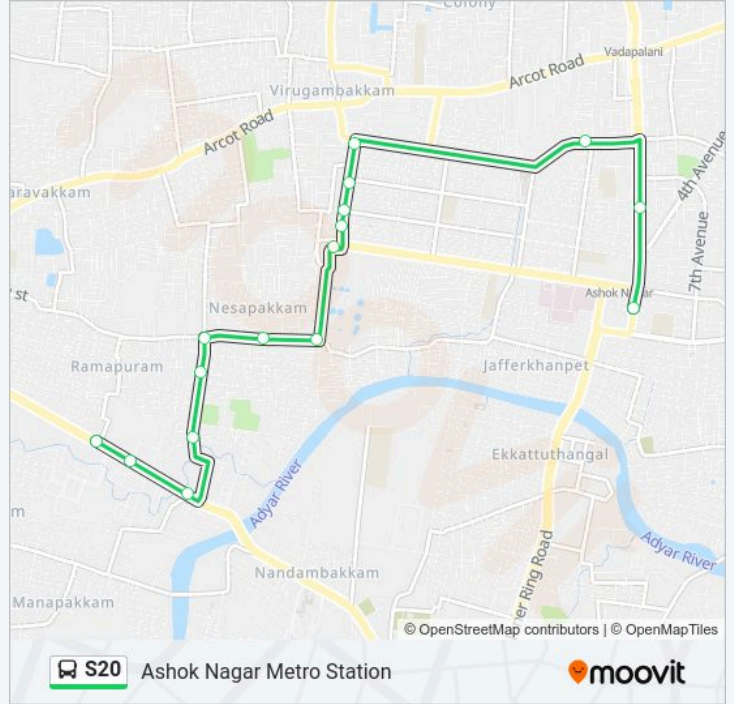

### Direction: Ashok Nagar Metro Station

16 stops

[VIEW LINE SCHEDULE](#)

- D.L.F.
- L&T
- Ramapuram Signal
- Michal Garden
- Rayala Nagar
- Ramapuram Arasa Maram Bus Stop
- Nellai Store
- Nesapakkam Mgr Statue
- Munusamy Salai
- Munusamy Salai
- Muthumariamman Koil
- Pondicherry Guest House Bus Stop
- K.K. Nagar West
- Kamarajar Salai Bus Stop
- Ashok Nagar Canara Bank
- Ashok Pillar / Udhayam Theatre

### S20 bus Time Schedule

Ashok Nagar Metro Station Route Timetable:

Sunday	06:10 - 22:10
Monday	06:10 - 22:10
Tuesday	06:10 - 22:10
Wednesday	06:10 - 22:10
Thursday	06:10 - 22:10
Friday	06:10 - 22:10
Saturday	06:10 - 22:10

### S20 bus Info

**Direction:** Ashok Nagar Metro Station

**Stops:** 16

**Trip Duration:** 17 min

**Line Summary:**

**Direction: D.L.F.**

16 stops

[VIEW LINE SCHEDULE](#)