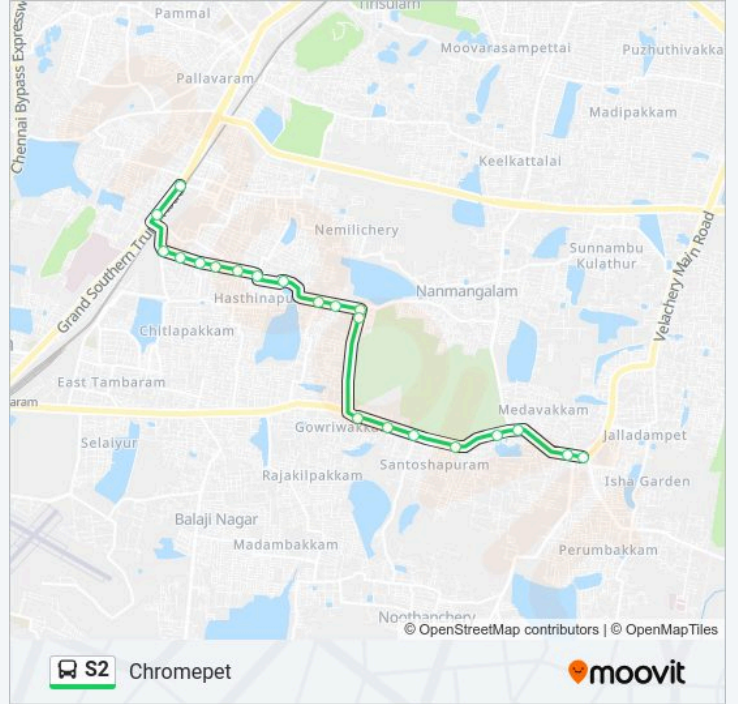

Direction: Chromepet

21 stops

[VIEW LINE SCHEDULE](#)

- Medavakkam Junction
- Medavakkam
- Medavakkam Koot Road
- Medavakkam Koot Road Bus Terminus
- Vengaivasal Road Junction
- Santhosapuram
- S.I.V.E.T.
- Prince College
- Jayendra Nagar
- Aradhana Super Market
- Zion Matriculation High School
- Ponnamman Kovil
- Hashtinapuram Mosque
- Hashtinapuram
- Gayathri Nagar / Venkatraman Nagar
- Muthumariamman Kovil
- Kumaran Kundram
- Nehru Nagar
- Cotton Mill
- Chromepet M.I.T. Flyover
- Chromepet

S2 bus Time Schedule

Chromepet Route Timetable:

Sunday	06:00 - 22:05
Monday	06:00 - 22:05
Tuesday	06:00 - 22:05
Wednesday	06:00 - 22:05
Thursday	06:00 - 22:05
Friday	06:00 - 22:05
Saturday	06:00 - 22:05

S2 bus Info

Direction: Chromepet

Stops: 21

Trip Duration: 22 min

Line Summary:

Direction: Medavakkam

21 stops

[VIEW LINE SCHEDULE](#)