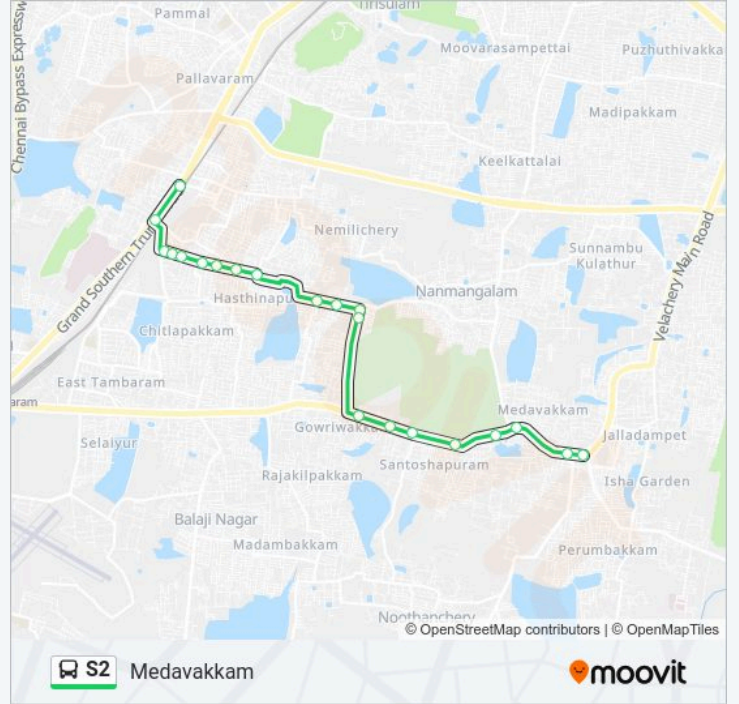

S2 bus Info

Direction: Medavakkam

Stops: 21

Trip Duration: 23 min

Line Summary:

Medavakkam Koot Road

Medavakkam

Medavakkam Junction