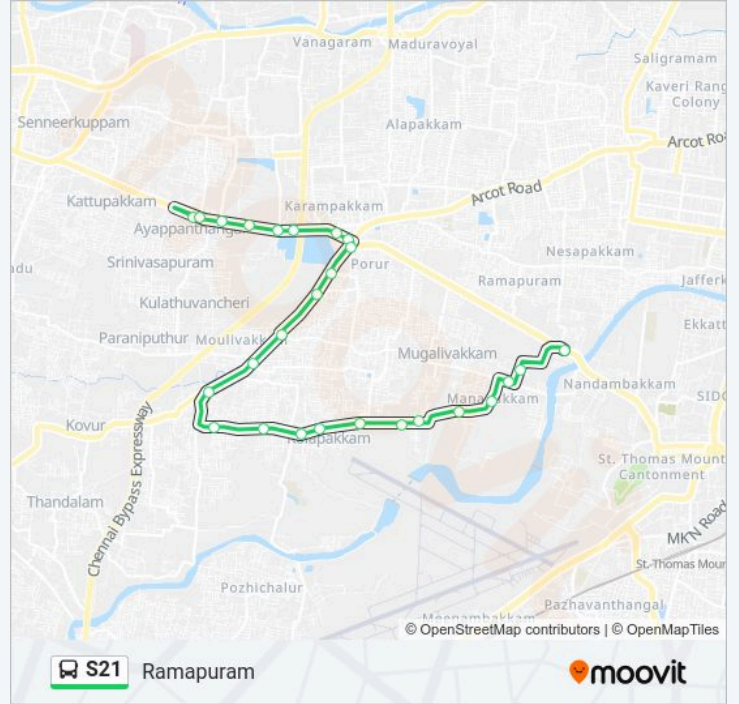

Samiyarkullam Bus Stop

Manapakkam Amman Kovil

Manapakkam Amman Kovil

Girihori Nagar

Manapakkam Eb Office

Manapakkam Kamaraj Salai

Manapakkam Ashram

Ramapuram

S21 bus time schedules and route maps are available in an offline PDF at moovitapp.com. Use the Moovit App to see live bus times, train schedule or subway schedule, and step-by-step directions for all public transit in Chennai.

© 2024 Moovit - All Rights Reserved