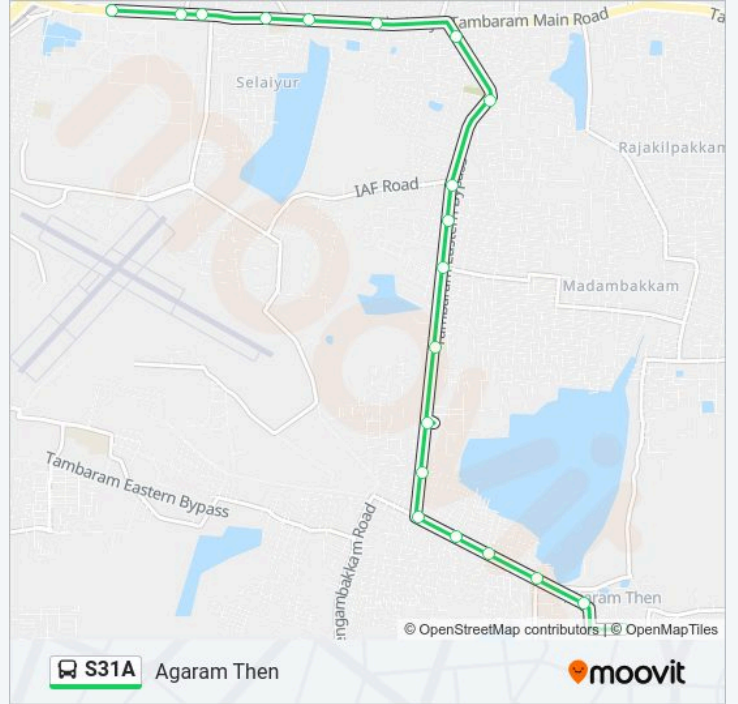

S31A bus Time Schedule

Agaram Then Route Timetable:

Sunday	05:10 - 21:40
Monday	05:10 - 21:40
Tuesday	05:10 - 21:40
Wednesday	05:10 - 21:40
Thursday	05:10 - 21:40
Friday	05:10 - 21:40
Saturday	05:10 - 21:40

S31A bus Info

Direction: Agaram Then

Stops: 20

Trip Duration: 21 min

Line Summary:

Direction: Tambaram East

20 stops

[VIEW LINE SCHEDULE](#)