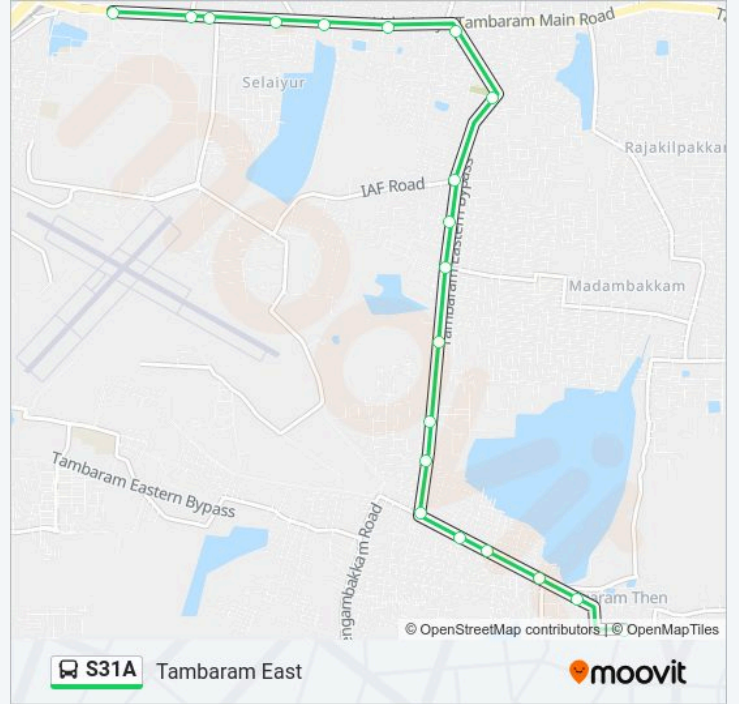

S31A bus Info

Direction: Agaram Then

Stops: 20

Trip Duration: 21 min

Line Summary:

Direction: Tambaram East

20 stops

[VIEW LINE SCHEDULE](#)

S31A bus Info

Direction: Tambaram East

Stops: 20

Trip Duration: 23 min

Line Summary:

Poondi Bazar

Tambaram East

S31A bus time schedules and route maps are available in an offline PDF at moovitapp.com. Use the Moovit App to see live bus times, train schedule or subway schedule, and step-by-step directions for all public transit in Chennai.