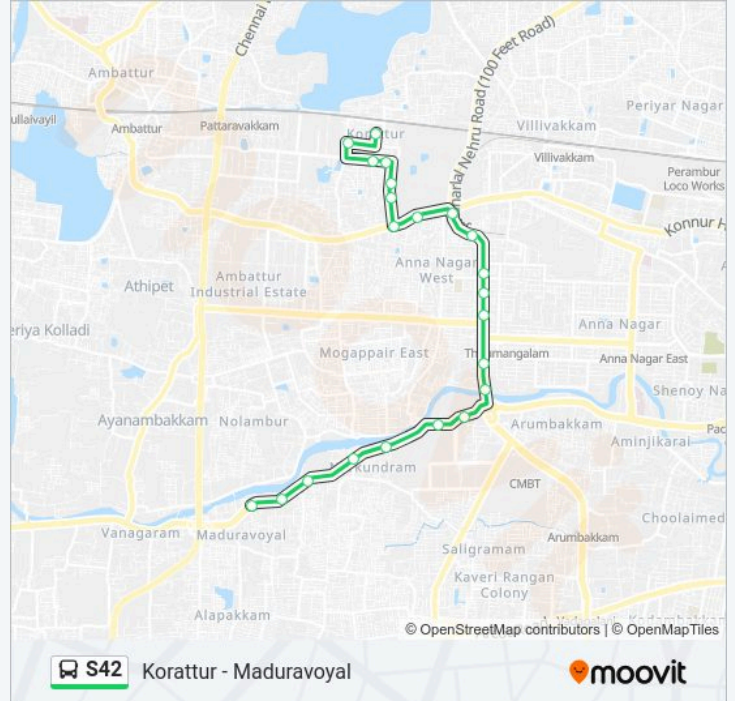

S42 bus Info

Direction: Korattur

Stops: 22

Trip Duration: 28 min

Line Summary:

Korattur

Direction: Maduravoyal

23 stops

[VIEW LINE SCHEDULE](#)

Korattur

Korattur Erikarai North Avenue

Bakthavatchalam College

Esi

Electricity Board Office

Uco Bank

Junction Of Central Avenue & Erikarai