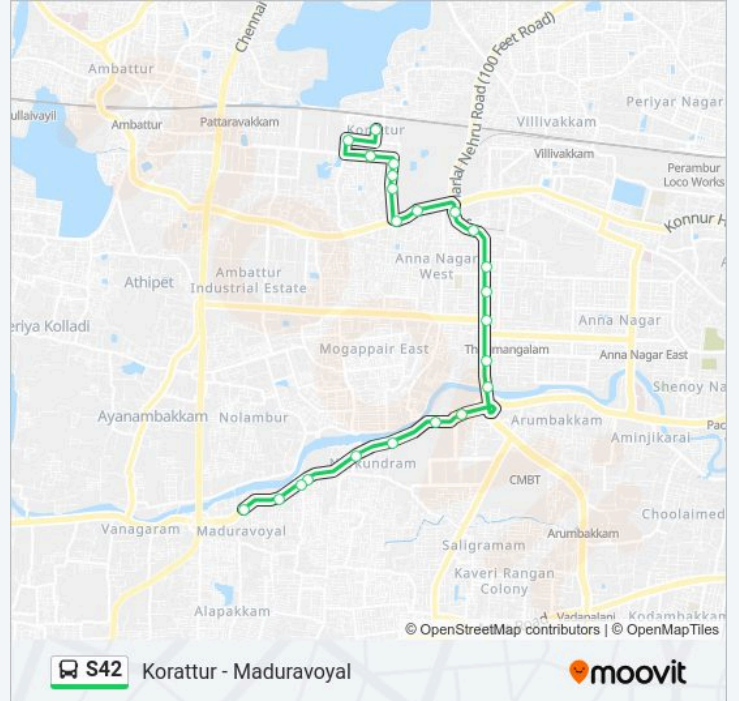

Vengaya Mandi

Maduravoyal Ration Shop

Maduravoyal Ration Kadai

Maduravoyal Post Office

Maduravoyal

S42 bus time schedules and route maps are available in an offline PDF at moovitapp.com. Use the Moovit App to see live bus times, train schedule or subway schedule, and step-by-step directions for all public transit in Chennai.

© 2024 Moovit - All Rights Reserved