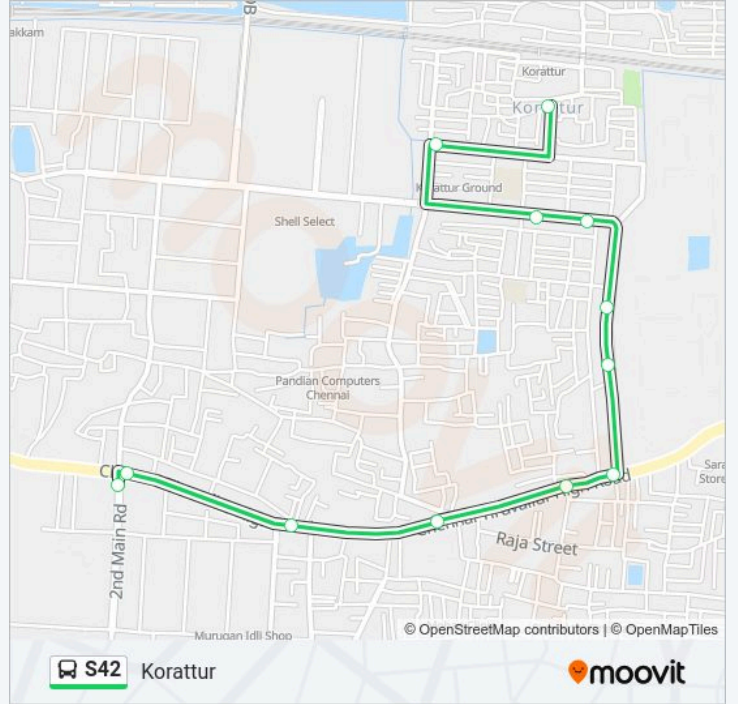

Trip Duration: 10 min

Line Summary:

Direction: Korattur

12 stops

[VIEW LINE SCHEDULE](#)

Ambattur Industrial Estate

Ambattur Industrial Estate

Mannurpet

Korattur

S42 bus Time Schedule

Korattur Route Timetable:

Sunday	05:23 - 14:43
Monday	05:23 - 14:43
Tuesday	05:23 - 14:43
Wednesday	05:23 - 14:43
Thursday	05:23 - 14:43
Friday	05:23 - 14:43
Saturday	05:23 - 14:43

S42 bus Info

Direction: Korattur

Stops: 12

Trip Duration: 9 min

Line Summary:

S42 bus time schedules and route maps are available in an offline PDF at moovitapp.com. Use the Moovit App to see live bus times, train schedule or subway schedule, and step-by-step directions for all public transit in Chennai.

© 2024 Moovit - All Rights Reserved