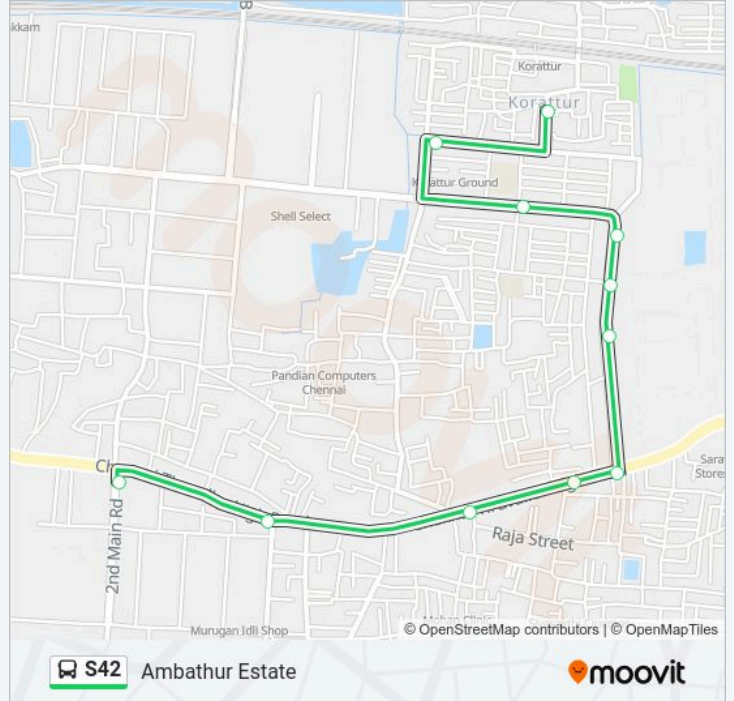

Uco Bank

Junction Of Central Avenue & Erikarai

Edai Street

Britannia Industries Ltd.

Mannur Pettai

Ambattur Industrial Estate

S42 bus Time Schedule

Ambathur Estate Route Timetable:

Sunday	13:00 - 22:25
Monday	13:00 - 22:25
Tuesday	13:00 - 22:25
Wednesday	13:00 - 22:25
Thursday	13:00 - 22:25
Friday	13:00 - 22:25
Saturday	13:00 - 22:25

S42 bus Info

Direction: Ambathur Estate

Stops: 11

Trip Duration: 10 min

Line Summary:

Direction: Korattur

12 stops

[VIEW LINE SCHEDULE](#)

Ambattur Industrial Estate

Ambattur Industrial Estate

Mannurpet