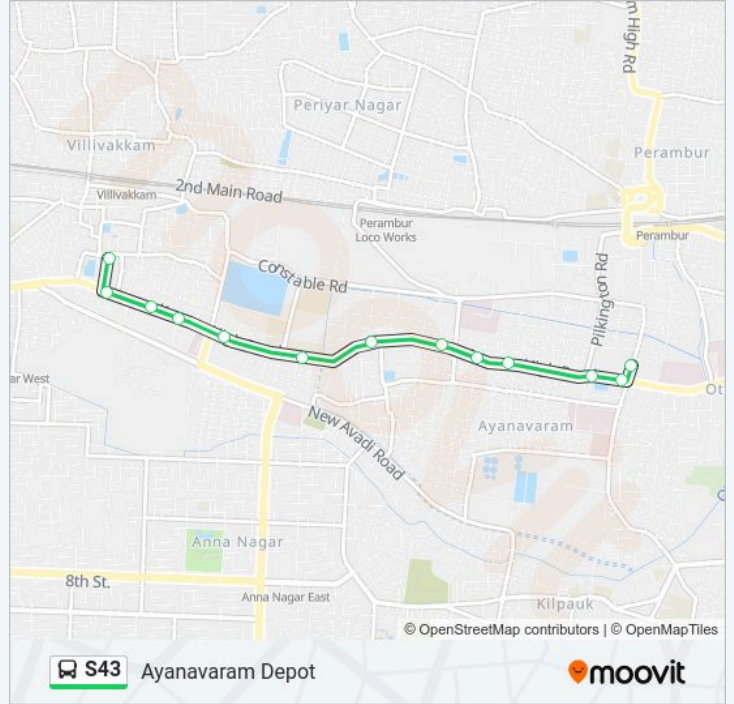

Direction: Ayanavaram Depot

13 stops

[VIEW LINE SCHEDULE](#)

- Villivakkam
- Kalpana Hotel
- Kallukadai
- I.C.F. Annexe
- I.C.F.
- Kamabar Arangam
- Railway Quarters
- Joint Office
- Ayanavaram
- Noor Hotel
- Sayani
- Ayanavaram Depot
- Ayanavaram Bus Station

S43 bus Time Schedule

Ayanavaram Depot Route Timetable:

Sunday	12:44 - 22:34
Monday	12:44 - 22:34
Tuesday	12:44 - 22:34
Wednesday	12:44 - 22:34
Thursday	12:44 - 22:34
Friday	12:44 - 22:34
Saturday	12:44 - 22:34

S43 bus Info

Direction: Ayanavaram Depot

Stops: 13

Trip Duration: 10 min

Line Summary:

Direction: Villivakkam

12 stops

[VIEW LINE SCHEDULE](#)