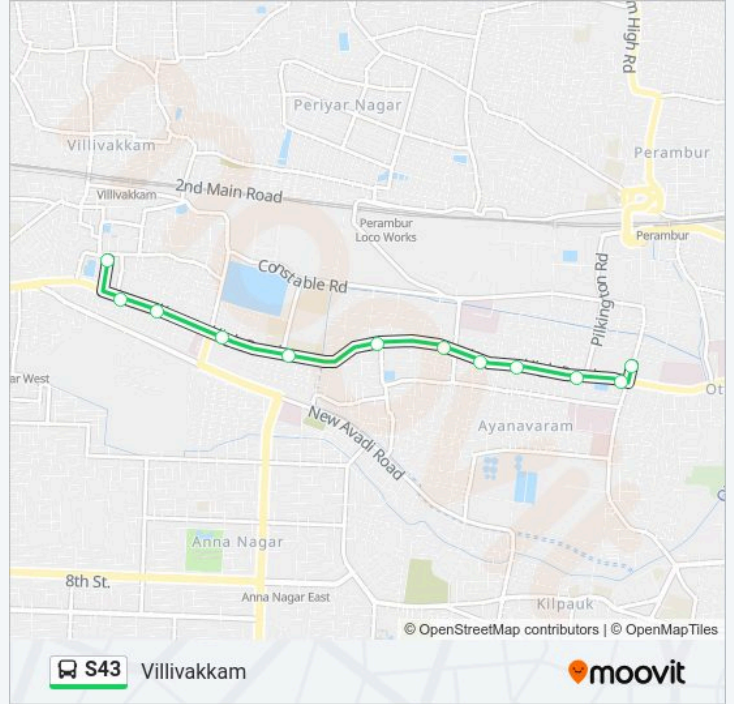

S43 bus Info

Direction: Ayanavaram Depot

Stops: 13

Trip Duration: 10 min

Line Summary:

Direction: Villivakkam

12 stops

[VIEW LINE SCHEDULE](#)

S43 bus Info

Direction: Villivakkam

Stops: 12

Trip Duration: 10 min

Line Summary:

S43 bus time schedules and route maps are available in an offline PDF at moovitapp.com. Use the Moovit App to see live bus times, train schedule or subway schedule, and step-by-step directions for all public transit in Chennai.