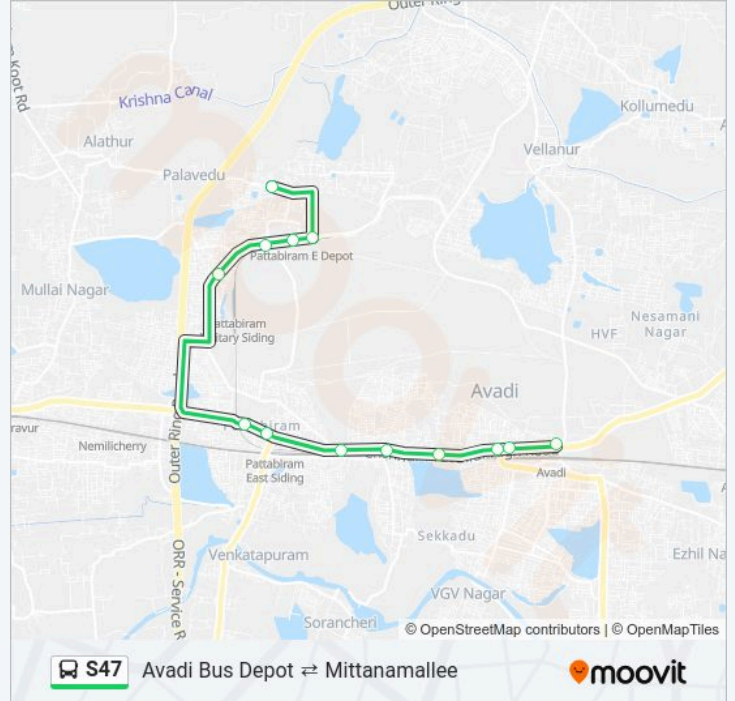

 **S47**

Avadi Bus Depot ⇄ Mittanamallee

Get The App

The S47 bus line (Avadi Bus Depot ⇄ Mittanamallee) has 2 routes. For regular weekdays, their operation hours are:  
(1) Avadi Bus Depot: 06:12 - 22:27 (2) Mittanamallee: 05:30 - 21:45  
Use the Moovit App to find the closest S47 bus station near you and find out when is the next S47 bus arriving.

## Direction: Avadi Bus Depot

13 stops

[VIEW LINE SCHEDULE](#)

Mittanamallee  
Pattabiram Engine Depot  
C.V.D. Mitnamallee Road Junction  
Muthapudupet  
Ellaiamman Koil  
Pattabiram Bus Depot  
Pattabiram  
Hindu College  
Sekkadu  
Kavaraipalayam  
Avadi Check Post  
Avadi Check Post  
Avadi

## S47 bus Time Schedule

Avadi Bus Depot Route Timetable:

Sunday	06:12 - 22:27
Monday	06:12 - 22:27
Tuesday	06:12 - 22:27
Wednesday	06:12 - 22:27
Thursday	06:12 - 22:27
Friday	06:12 - 22:27
Saturday	06:12 - 22:27

## S47 bus Info

**Direction:** Avadi Bus Depot

**Stops:** 13

**Trip Duration:** 19 min

**Line Summary:**

**Direction: Mittanamallee**

13 stops

[VIEW LINE SCHEDULE](#)