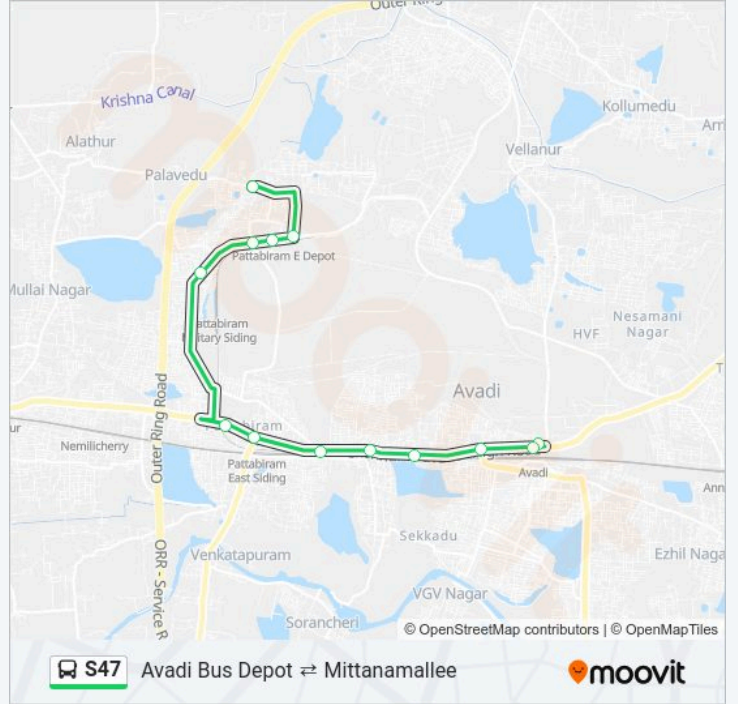

 **S47**

Avadi Bus Depot ⇄ Mittanamallee

Get The App

The S47 bus line (Avadi Bus Depot ⇄ Mittanamallee) has 2 routes. For regular weekdays, their operation hours are:  
(1) Avadi Bus Depot: 06:12 - 22:27 (2) Mittanamallee: 05:30 - 21:45  
Use the Moovit App to find the closest S47 bus station near you and find out when is the next S47 bus arriving.

## S47 bus Info

**Direction:** Avadi Bus Depot

**Stops:** 13

**Trip Duration:** 19 min

**Line Summary:**

**Direction: Mittanamallee**

13 stops

[VIEW LINE SCHEDULE](#)

**S47 bus Time Schedule**

Mittanamallee Route Timetable:

Sunday	05:30 - 21:45
Monday	05:30 - 21:45
Tuesday	05:30 - 21:45
Wednesday	05:30 - 21:45
Thursday	05:30 - 21:45
Friday	05:30 - 21:45
Saturday	05:30 - 21:45

**S47 bus Info**

**Direction:** Mittanamallee

**Stops:** 13

**Trip Duration:** 19 min

**Line Summary:**

S47 bus time schedules and route maps are available in an offline PDF at [moovitapp.com](https://moovitapp.com). Use the Moovit App to see live bus times, train schedule or subway schedule, and step-by-step directions for all public transit in Chennai.