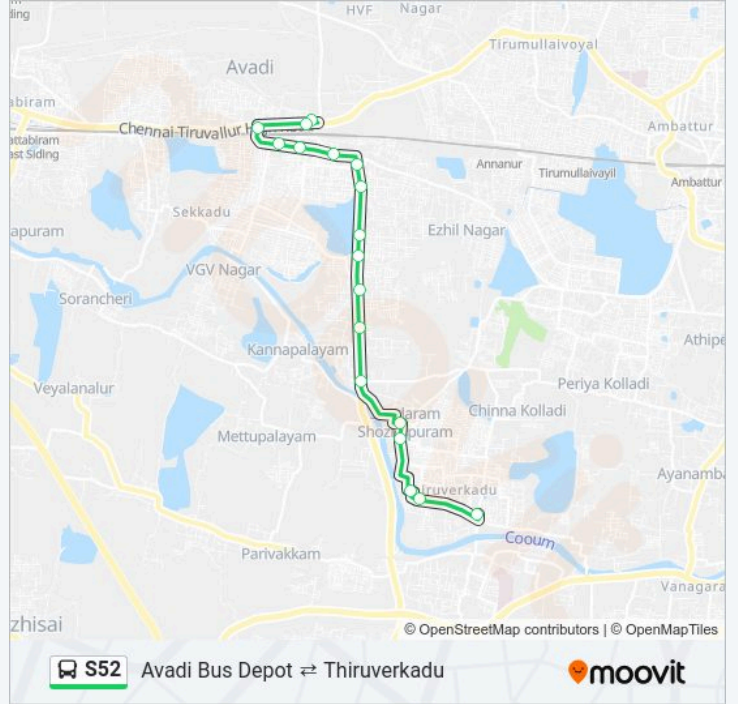

S52 bus Info

Direction: Avadi Bus Depot

Stops: 17

Trip Duration: 22 min

Line Summary:

Direction: Thiruverkadu

18 stops

[VIEW LINE SCHEDULE](#)

S52 bus Time Schedule

Thiruverkadu Route Timetable:

Sunday	05:30 - 21:10
Monday	05:30 - 21:10
Tuesday	05:30 - 21:10
Wednesday	05:30 - 21:10
Thursday	05:30 - 21:10
Friday	05:30 - 21:10
Saturday	05:30 - 21:10

S52 bus Info

Direction: Thiruverkadu

Stops: 18

Trip Duration: 22 min

Line Summary:

S52 bus time schedules and route maps are available in an offline PDF at moovitapp.com. Use the Moovit App to see live bus times, train schedule or subway schedule, and step-by-step directions for all public transit in Chennai.