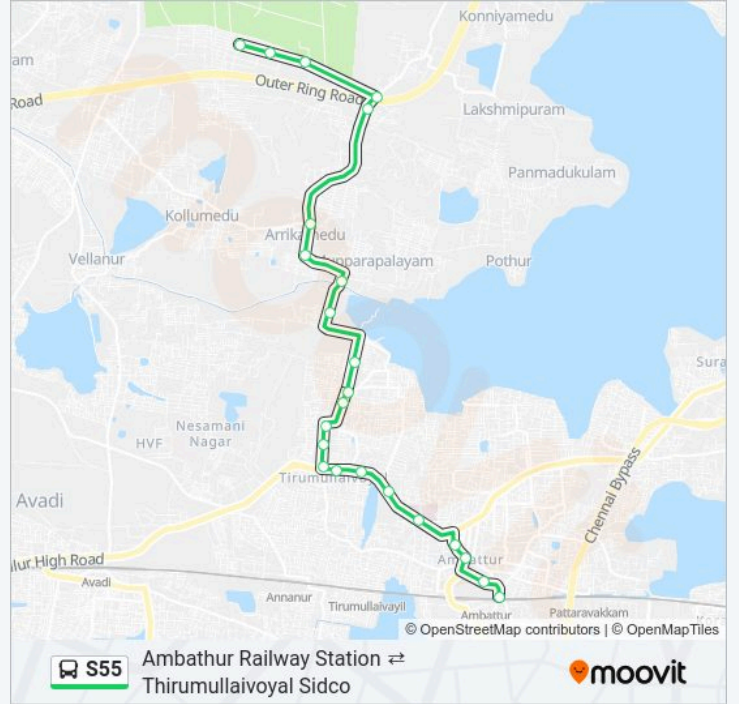

Stedeford Hospital

Ambathur O.T (Rakki Cinema)

Ambathur O.T.Bus Stand

Ambathur Market

Ambathur Railway Station

S55 bus time schedules and route maps are available in an offline PDF at moovitapp.com. Use the Moovit App to see live bus times, train schedule or subway schedule, and step-by-step directions for all public transit in Chennai.

© 2024 Moovit - All Rights Reserved