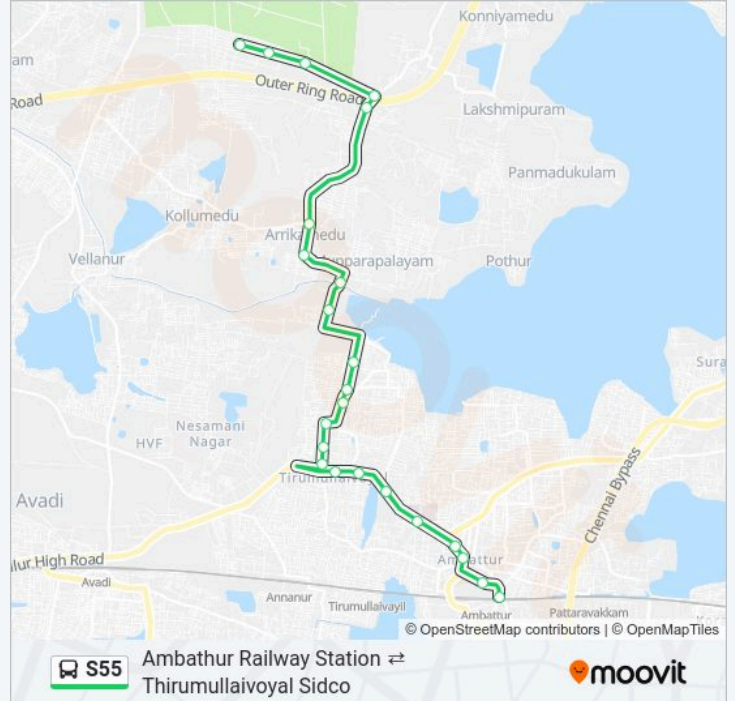

S55 bus Info**Direction:** Thirumullaivoyal Sidco**Stops:** 23**Trip Duration:** 30 min**Line Summary:**

Sidco Canteen

Sidco Office

Thirumullaivoyal Sidco

Direction: Ambathur Railway Station

23 stops

[VIEW LINE SCHEDULE](#)