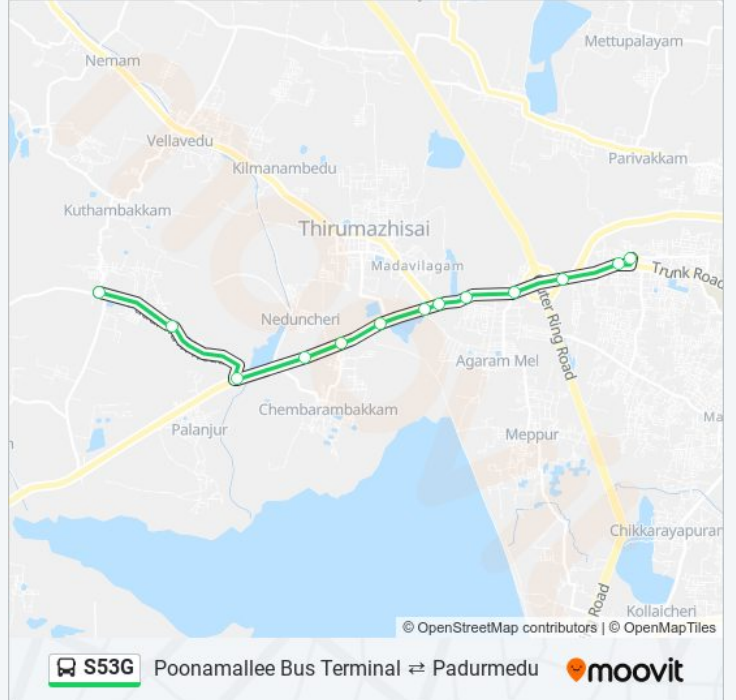

S53G bus Info

Direction: Padurmedu

Stops: 15

Trip Duration: 19 min

Line Summary:

Direction: Poonamallee Bus Terminal

13 stops

[VIEW LINE SCHEDULE](#)

S53G bus Time Schedule

Poonamallee Bus Terminal Route Timetable:

Sunday	05:30 - 21:05
Monday	05:30 - 21:05
Tuesday	05:30 - 21:05
Wednesday	05:30 - 21:05
Thursday	05:30 - 21:05
Friday	05:30 - 21:05
Saturday	05:30 - 21:05

S53G bus Info

Direction: Poonamallee Bus Terminal

Stops: 13

Trip Duration: 18 min

Line Summary:

S53G bus time schedules and route maps are available in an offline PDF at moovitapp.com. Use the Moovit App to see live bus times, train schedule or subway schedule, and step-by-step directions for all public transit in Chennai.