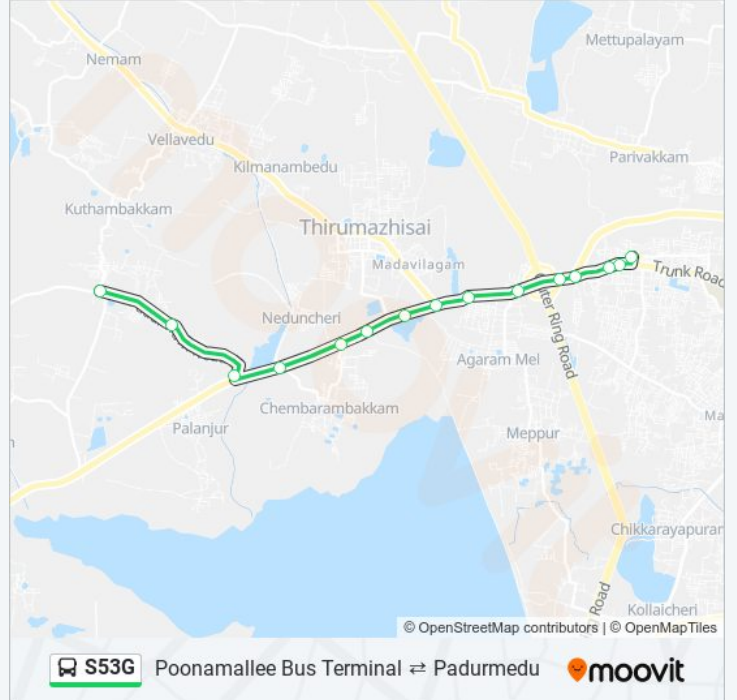

 **S53G**

Poonamallee Bus Terminal ⇌ Padurmedu

Get The App

The S53G bus line (Poonamallee Bus Terminal ⇌ Padurmedu) has 2 routes. For regular weekdays, their operation hours are:

(1) Padurmedu: 04:50 - 20:30(2) Poonamallee Bus Terminal: 05:30 - 21:05

Use the Moovit App to find the closest S53G bus station near you and find out when is the next S53G bus arriving.

Direction: Padurmedu

15 stops

[VIEW LINE SCHEDULE](#)

Poonamallee Terminus
Poonamallee
Poonamallee
Poonamallee Bypass
Poonamallee Bypass
Nazarathpet
Jaya Jaya Sankara International School
Nazarathpet Police Check Post
Thirumazhisai Koot Road
Pillayar Kovil
Chembarambakkam (Main Road)
L&T
Irulapalayam Road Junction
Irulapalayam
Padurmedu

S53G bus Time Schedule

Padurmedu Route Timetable:

Sunday	04:50 - 20:30
Monday	04:50 - 20:30
Tuesday	04:50 - 20:30
Wednesday	04:50 - 20:30
Thursday	04:50 - 20:30
Friday	04:50 - 20:30
Saturday	04:50 - 20:30

S53G bus Info

Direction: Padurmedu

Stops: 15

Trip Duration: 19 min

Line Summary:

Direction: Poonamallee Bus Terminal

13 stops

[VIEW LINE SCHEDULE](#)