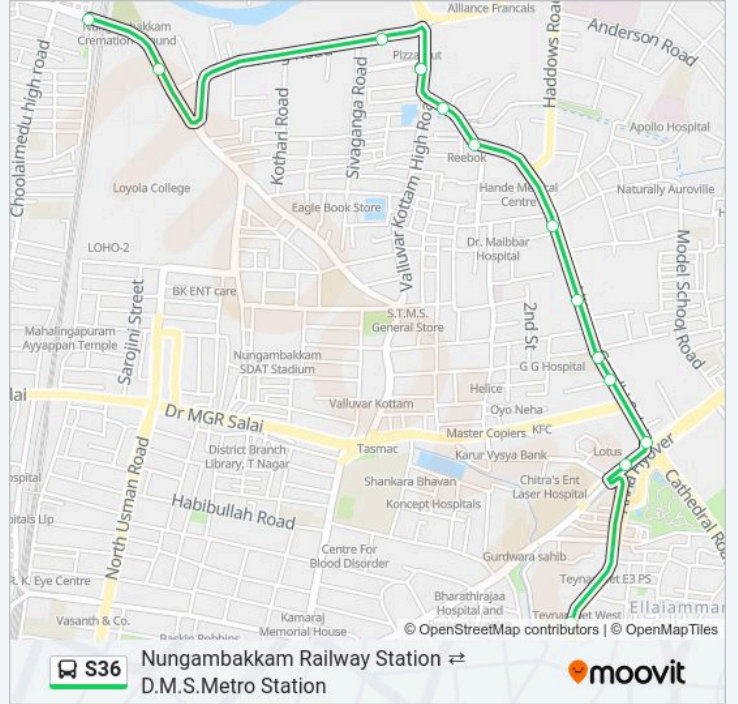

Use the Moovit App to find the closest S36 bus station near you and find out when is the next S36 bus arriving.

Direction: D.M.S.Metro Station

14 stops

[VIEW LINE SCHEDULE](#)

- Nungambakkam R.S
- Loyola College Bus Stop
- Sterling Road
- Sterling Rd./Metrological Dept.
- Shastri Bhavan
- Taj Hotel
- Uthamar Gandhi Salai
- Income Tax
- Gemini Bus Stop
- Gemini Bridge
- Uthamar Gandhisalai (Corp.)
- U.S.I.S.
- Gemini Teynampet
- D.M.S.Metro Station

S36 bus Info

Direction: D.M.S.Metro Station

Stops: 14

Trip Duration: 12 min

Line Summary:

Direction: Nungambakkam Railway Station

13 stops

[VIEW LINE SCHEDULE](#)

S36 bus Time Schedule

Nungambakkam Railway Station Route Timetable:

Sunday	06:55 - 21:25
Monday	06:55 - 21:25
Tuesday	06:55 - 21:25
Wednesday	06:55 - 21:25
Thursday	06:55 - 21:25
Friday	06:55 - 21:25
Saturday	06:55 - 21:25

S36 bus Info

Direction: Nungambakkam Railway Station

Stops: 13

Trip Duration: 10 min

Line Summary:

S36 bus time schedules and route maps are available in an offline PDF at moovitapp.com. Use the Moovit App to see live bus times, train schedule or subway schedule, and step-by-step directions for all public transit in Chennai.