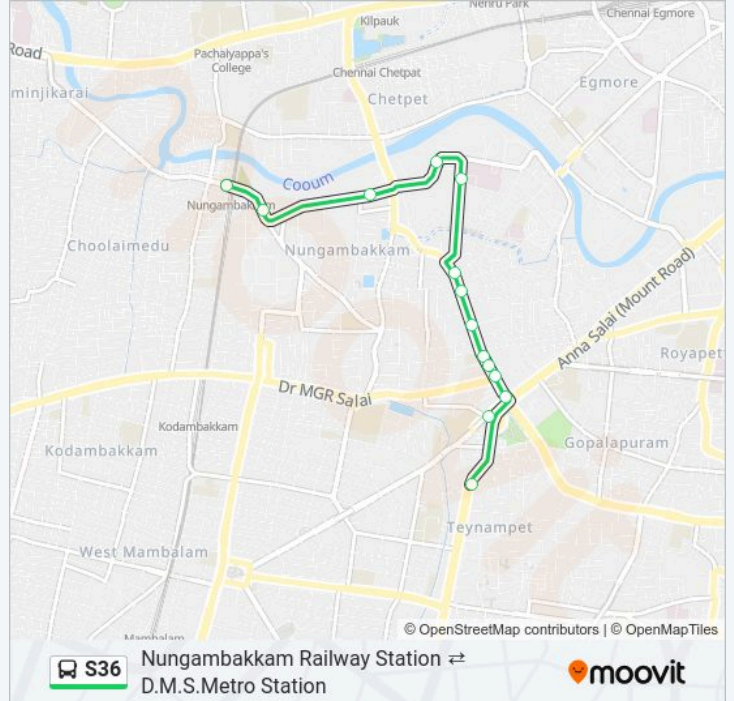

Use the Moovit App to find the closest S36 bus station near you and find out when is the next S36 bus arriving.

Direction: D.M.S.Metro Station

14 stops

[VIEW LINE SCHEDULE](#)

- Nungambakkam R.S
- Loyola College Bus Stop
- Sterling Road
- Sterling Rd./Metrological Dept.
- Shastri Bhavan
- Taj Hotel
- Uthamar Gandhi Salai
- Income Tax
- Gemini Bus Stop
- Gemini Bridge
- Uthamar Gandhisalai (Corp.)
- U.S.I.S.
- Gemini Teynampet
- D.M.S.Metro Station

S36 bus Time Schedule

D.M.S.Metro Station Route Timetable:

Sunday	06:30 - 21:00
Monday	06:30 - 21:00
Tuesday	06:30 - 21:00
Wednesday	06:30 - 21:00
Thursday	06:30 - 21:00
Friday	06:30 - 21:00
Saturday	06:30 - 21:00

S36 bus Info

Direction: D.M.S.Metro Station

Stops: 14

Trip Duration: 12 min

Line Summary:

Direction: Nungambakkam Railway Station

13 stops

[VIEW LINE SCHEDULE](#)