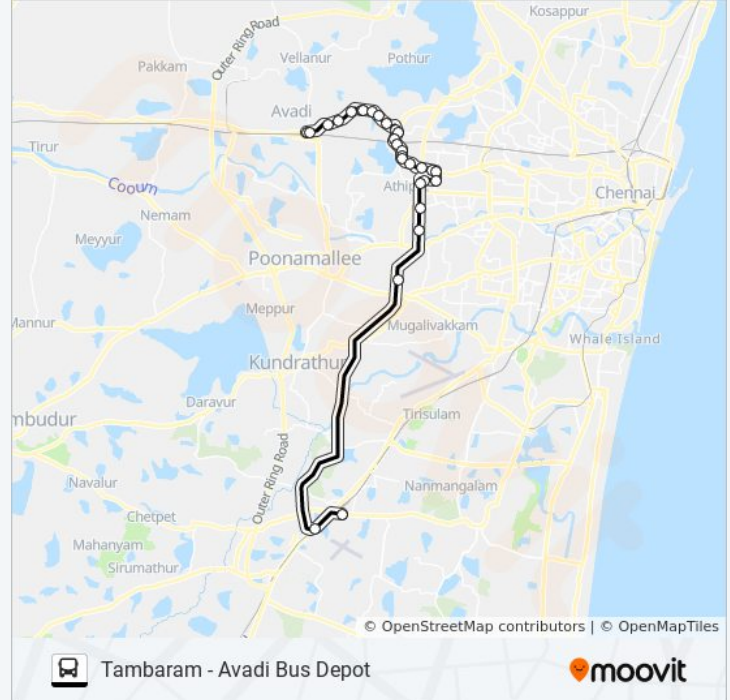

## 104A bus Info

**Direction:** Avadi Bus Depot

**Stops:** 31

**Trip Duration:** 115 min

**Line Summary:**

Manikandapuram  
 Thirumullaivoyal  
 Thirumullaivoyal  
 Vigneshwara Nagar  
 Vaishnavi Nagar  
 Murugappa Polytechnic  
 Ti Tube  
 Tube Products Of India  
 Avadi Bus Depot

104A bus time schedules and route maps are available in an offline PDF at [moovitapp.com](https://moovitapp.com). Use the [Moovit App](#) to see live bus times, train schedule or subway schedule, and step-by-step directions for all public transit in Chennai.