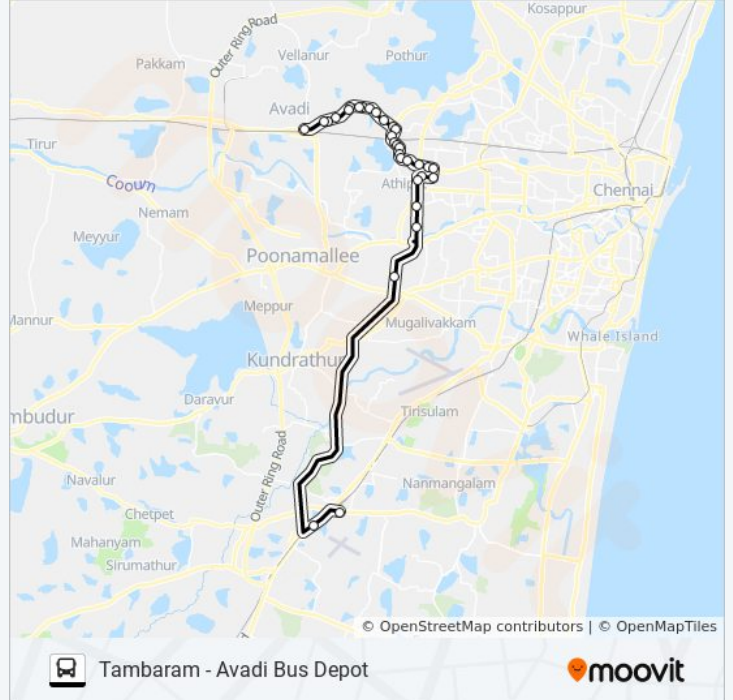

## 104A bus Info

**Direction:** Avadi Bus Depot

**Stops:** 31

**Trip Duration:** 115 min

**Line Summary:**

Manikandapuram  
 Thirumullaivoyal  
 Thirumullaivoyal  
 Vigneshwara Nagar  
 Vaishnavi Nagar  
 Murugappa Polytechnic  
 Ti Tube  
 Tube Products Of India  
 Avadi Bus Depot

**Direction: Tambaram**

29 stops

[VIEW LINE SCHEDULE](#)

Avadi Bus Depot  
 Avadi Circle  
 Tube Products Of India  
 Murugappa Polytechnic  
 Vaishnavi Nagar  
 Thirumullaivoyal  
 Thirumullaivoyal  
 Manikandapuram  
 Vivekananda School  
 Stedeford Hospital  
 Ambathur O.T.(Rakki Cinema)  
 Ambathur O.T.Bus Stand  
 Ti School  
 Uzhavar Santhai  
 Canara Bank  
 Ambedkar Silai  
 Dunlop  
 T.I. Miller