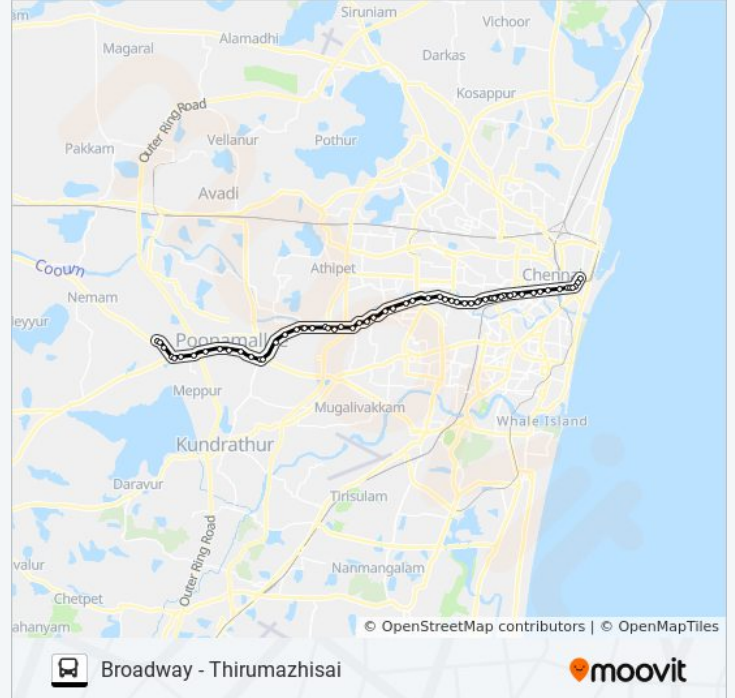

Vanagaram

Jesus Hall

Maduravoyal Erikarai

Maduravoyal

Madhuravoyal Post Office

Maduravoyal Ration Kadai

Vengaya Mandi

Nerkundram

Mettukulam

Rohini Theatre

Arumbakkam

Arumbakkam Post Office

D.G. Vaishnava College

Nsk Bus Stop

Hotel Arun

Amaindhakarai

Amaindhakarai

Toll Gate

Pachaiyappa College

Pachaiyappa College

Taylor's Road

Taylor's Road

E.G.A. Theatre

Kmc

K.M.C. Hospital

Breeze Hotel

Neyveli House

Nehru Park / Sangam Theatre

Dasaprakash

Ywca

Thinathanthi

Everest

Park Station