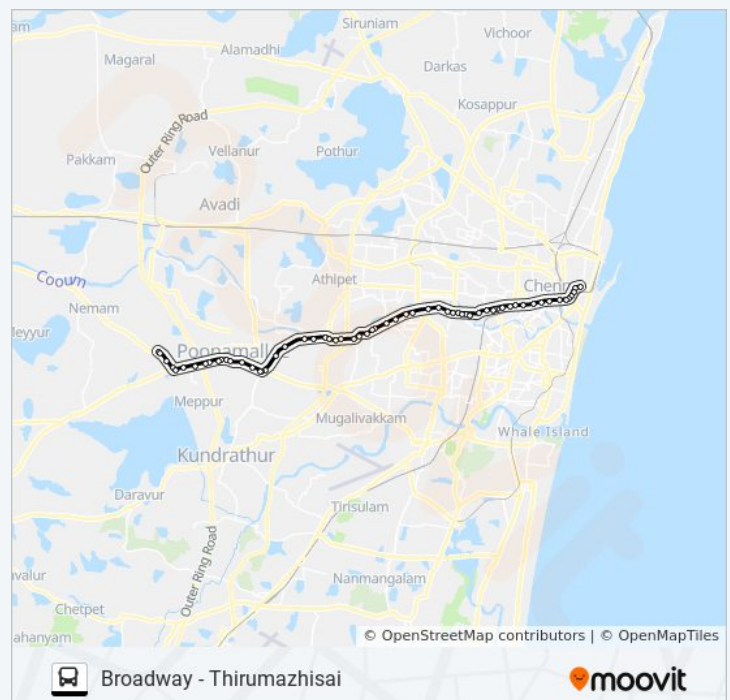

Central Railway Station

Nurses Quaters

Government Hospital

Fort Station

High Court

Broadway

Direction: Thirumazhisai

62 stops

[VIEW LINE SCHEDULE](#)

Broadway

Ratan Bazar

Payaigada

CIs

Madras Medical College (Rajiv Gandhi General Hospital)

Central R.S. (M.G.R.Central)

Park Station

Everest

Thinathanthi

Ywca

Dasaprakash

Nehru Park / Sangam Theatre

Neyveli House

Kmc

E.G.A. Theatre

Taylors Road

Lakshmi Kovil

Pachaiyappa College

Toll Gate

Amaindhakarai

Amaindhakarai

Arun Hotel / Ampa Skywalk

101X bus Time Schedule

Thirumazhisai Route Timetable:

Sunday	6:30 AM - 9:10 PM
Monday	6:30 AM - 9:10 PM
Tuesday	6:30 AM - 9:10 PM
Wednesday	6:30 AM - 9:10 PM
Thursday	6:30 AM - 9:10 PM
Friday	6:30 AM - 9:10 PM
Saturday	6:30 AM - 9:10 PM

101X bus Info

Direction: Thirumazhisai

Stops: 62

Trip Duration: 73 min

Line Summary: