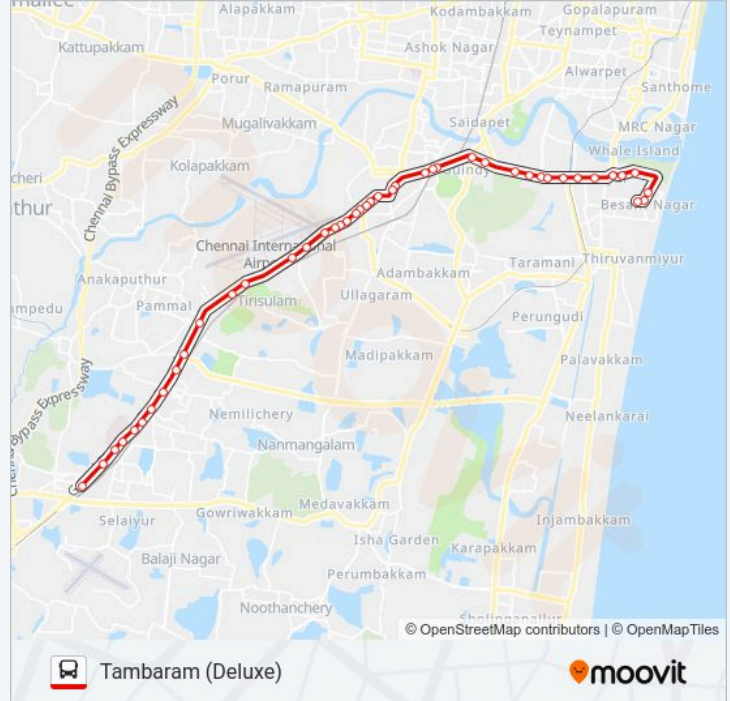

St Thomas Mount

Ota Metro Station

Alandur Court

Alandur Bus Depot

Alandur Cement Road

Cement Road

JN Of Palavanthangal And GST

Old Airport

Airport Quarters

Meenambakkam

Airport Metro Station

Thrisoolam

Pallavaram

Ponds Company

E.S.I. Hospital

Chromepet

Chromepet M.I.T. Flyover

T.B.Hospital

Tambaram Sanatorium

Mannapuram

Tambaram Sanatorium Bus Stand

Kadaperi

Tambaram West Bus Station

91 bus time schedules and route maps are available in an offline PDF at moovitapp.com. Use the Moovit App to see live bus times, train schedule or subway schedule, and step-by-step directions for all public transit in Chennai.

© 2024 Moovit - All Rights Reserved