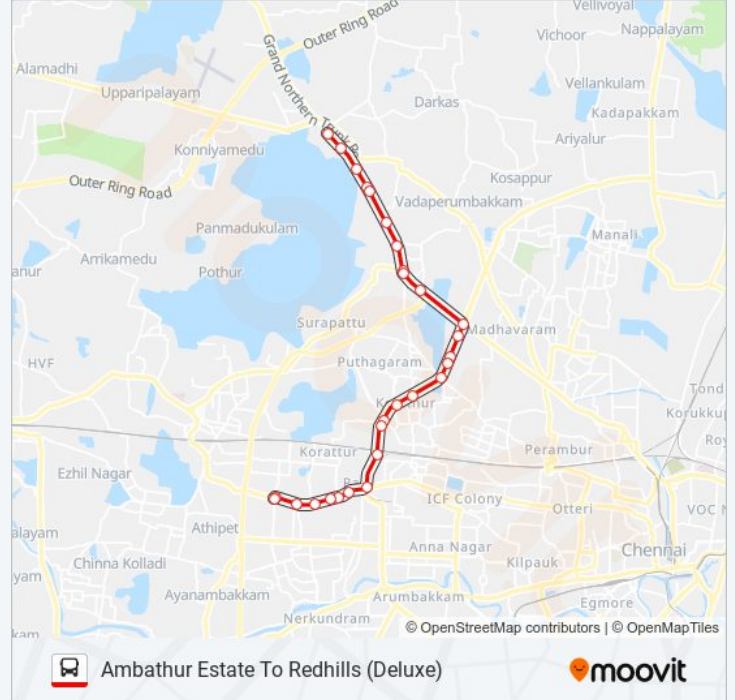

Kavangarai

Sri Nallaghu Polytechnic College

Sivanthi College

Ayurveda Ashramam

Redhills Market

Redhills Bus Terminal

104 bus time schedules and route maps are available in an offline PDF at moovitapp.com. Use the Moovit App to see live bus times, train schedule or subway schedule, and step-by-step directions for all public transit in Chennai.

© 2024 Moovit - All Rights Reserved