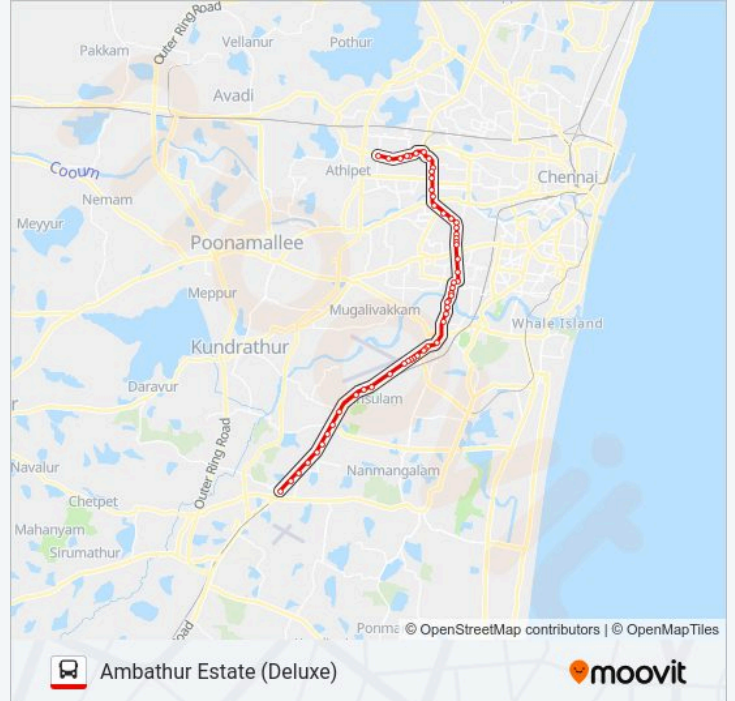

Alandur Metro Station

CIPET

Ekkatuthangal / Ambul Nagar

Ekkatuthangal

Defence Colony (Kalaimadal Nagar)

Kalaimagal Nagar

Kasi Theater

Jaffarkhan Pet

K.K Nagar Telephone Exchange

Ashok Pillar / Udhayam Theatre

Ashok Pillar / Udhayam Theatre

Ashok Nagar Canara Bank

Vadapalani

Vadapalani Temple

JN Of III And 1st Ave

Thirunagar

Thiru Nagar

Mmda

Mmda Colony

Jai Nagar

M.G.R.Koyambedu (C.M.B.T.)

Vijayakanth Kalayana Mandapam

Thirumangalam E.B.Office

Thirumangalam

Thirumangalam

Thirumangalam

Anna Nagar West

Kovarthanagiri

Wheels India Road Junction

Padi Lucas Tvs

Junction Of Central Avenue & Erikarai

Edai Street