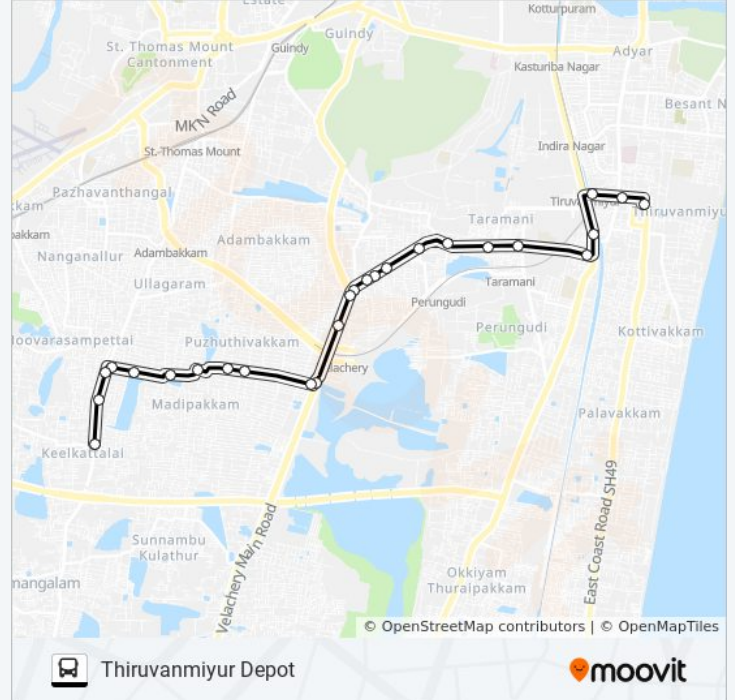

**M1 bus Info**

**Direction:** Thiruvaniyur Depot

**Stops:** 26

**Trip Duration:** 29 min

**Line Summary:**

Bharathi Nagar

Pilayar Koil Street

Irt Road Junction Bus Stop (Taramani)

S.R.P.Tools Junction

National Institute Of Fashion Technology

Tidel Park

Jayanthi Theatre

Thiruvanmiyur

M1 bus time schedules and route maps are available in an offline PDF at [moovitapp.com](https://moovitapp.com). Use the [Moovit App](#) to see live bus times, train schedule or subway schedule, and step-by-step directions for all public transit in Chennai.