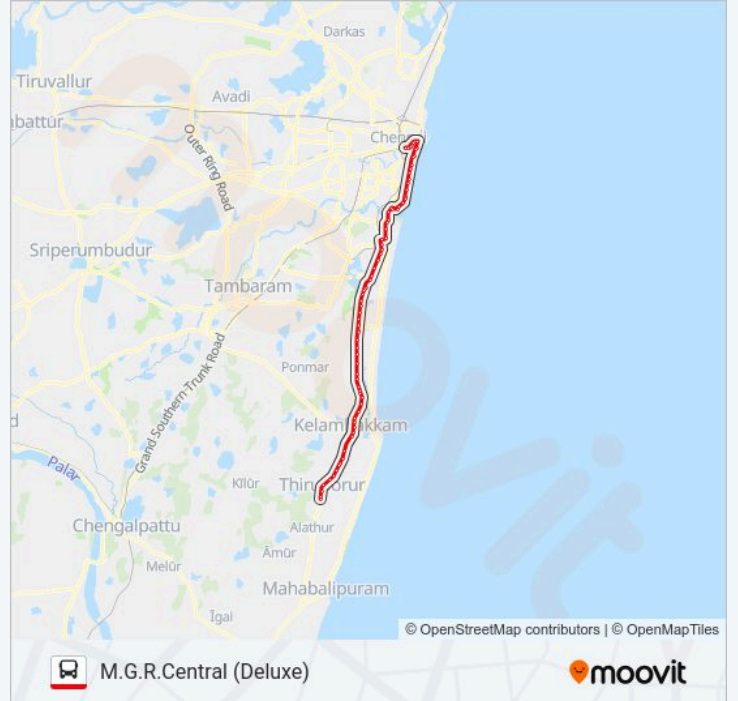

Sipcot

Egattur

Navalur

Ags

Semmancheri

Sathyabama University

Kumaran Nagar

Pooniyamman Kovil

Aavin

Sholinganallur Government School

Shozinganallur

Shozhanganallur Junction

Accenture Shozhanganallur

Karapakkam

Tcs

Okkiyampet

PTC Quarters

Thoraipakkam Tea Shop

Okkiam Thoraipakkam Se

Mettukuppam

D.B.Jain College

Seevaram

Perungudi

Kandanchavidi

Igp

S.R.P.Tools

National Institute Of Fashion Technology

Tidel Park

Jayanthi Theatre L.B.Road

Adyar Depot

Adayar O.T.

Adyar Malar Hospital