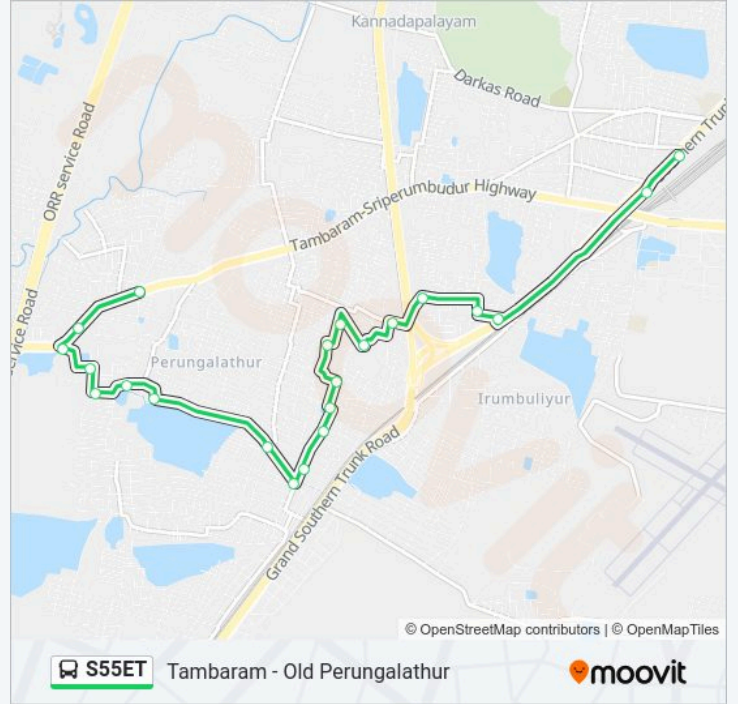

S55ET bus Info

Direction: Old Perungalathur

Stops: 22

Trip Duration: 18 min

Line Summary:

Old Perungalathur

Direction: Tamparam

21 stops