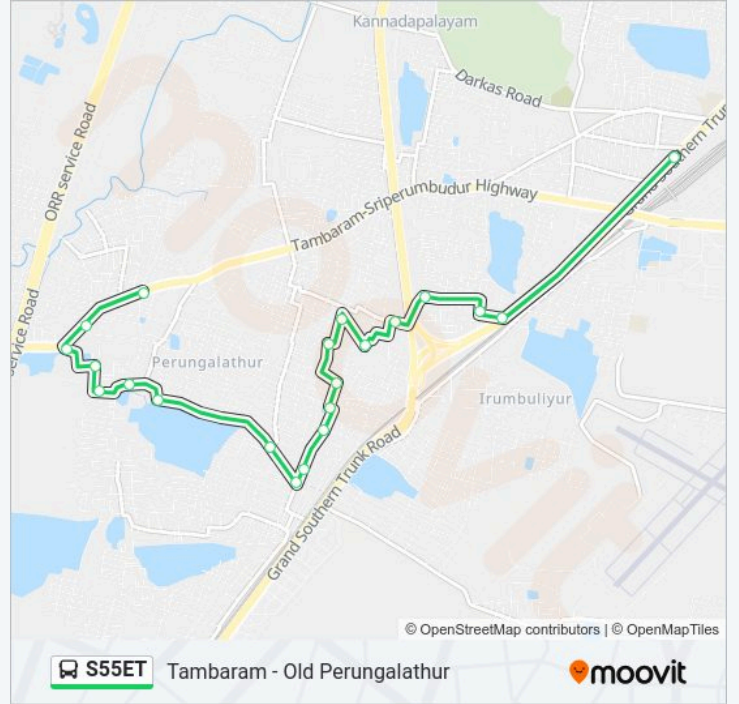

S55ET bus Info

Direction: Tamparam

Stops: 21

Trip Duration: 18 min

Line Summary:

V.A.O.Office

Irumbuliyur

Tambaram West Bus Station