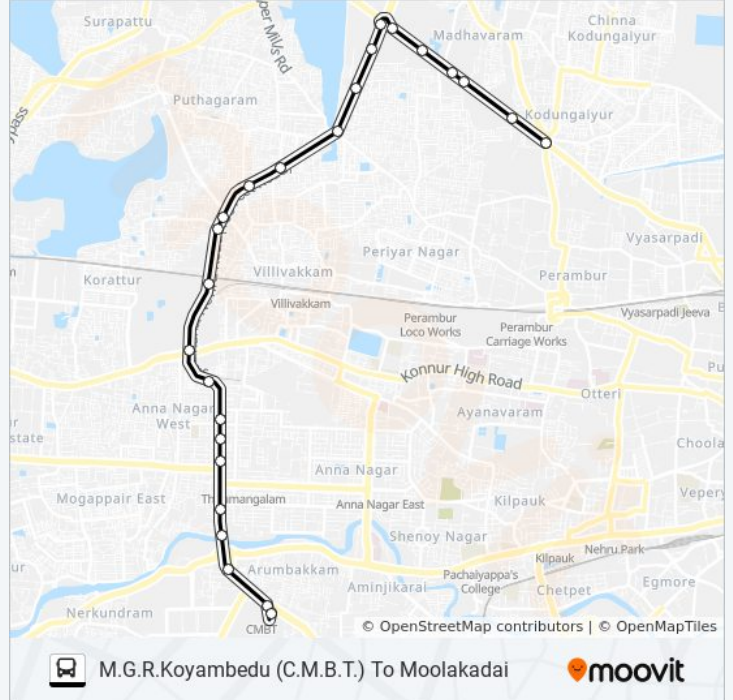

114

M.G.R.Koyambedu (C.M.B.T.) To Moolakadai

[View In Website Mode](#)

The 114 bus line M.G.R.Koyambedu (C.M.B.T.) To Moolakadai has one route. For regular weekdays, their operation hours are:

(1) Moolakadai: 3:55 AM - 8:58 PM

Use the Moovit App to find the closest 114 bus station near you and find out when is the next 114 bus arriving.

Direction: Moolakadai

25 stops

[VIEW LINE SCHEDULE](#)

M.G.R.Koyambedu (C.M.B.T.)
M.G.R.Koyambedu (C.M.B.T.)
Vijayakanth Kalayana Mandapam
Thirumangalam E.B.Office
Thirumangalam
Thirumangalam
Thirumangalam
Anna Nagar West
Kovarthanagiri
Lucas Tvs
T.B. Estate
Kaikankuppam
Agrakaram
Senthil Nagar
Ambedkar Nagar
Retteri
Shastri Nagar
Madhavaram Bypass
Madhavaram Bypass
Madhavaram
A.C.T

114 bus Time Schedule

Moolakadai Route Timetable:

Sunday	3:55 AM - 8:58 PM
Monday	3:55 AM - 8:58 PM
Tuesday	3:55 AM - 8:58 PM
Wednesday	3:55 AM - 8:58 PM
Thursday	3:55 AM - 8:58 PM
Friday	3:55 AM - 8:58 PM
Saturday	3:55 AM - 8:58 PM

114 bus Info**Direction:** Moolakadai**Stops:** 25**Trip Duration:** 30 min**Line Summary:**

Kalpana

Kanakan Chathiram

Madhavaram Bus Depot

Moolakadai

114 bus time schedules and route maps are available in an offline PDF at moovitapp.com. Use the [Moovit App](#) to see live bus times, train schedule or subway schedule, and step-by-step directions for all public transit in Chennai.