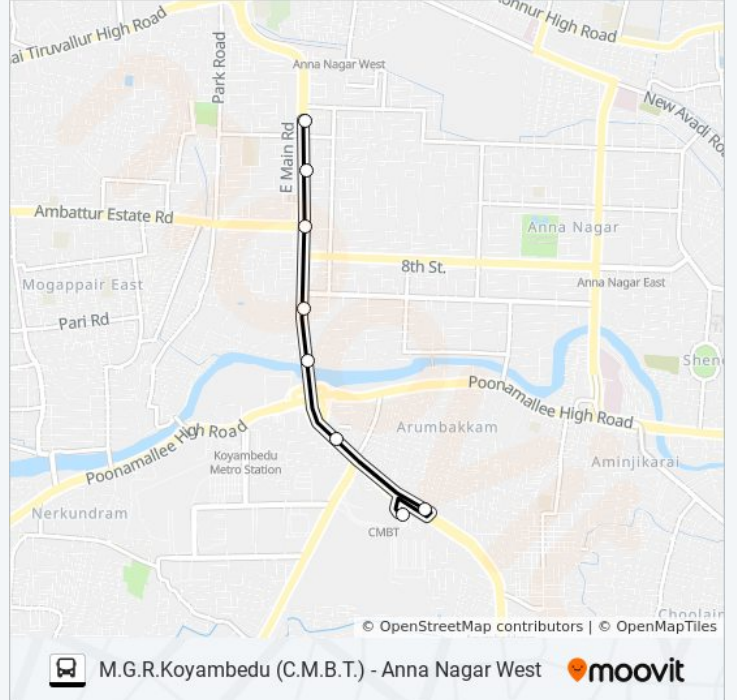

Use the Moovit App to find the closest 114 bus station near you and find out when is the next 114 bus arriving.

Direction: Anna Nagar West

8 stops

[VIEW LINE SCHEDULE](#)

M.G.R.Koyambedu (C.M.B.T.)

M.G.R.Koyambedu (C.M.B.T.)

Direction: M.G.R.Koyambedu (C.M.B.T.)

8 stops

[VIEW LINE SCHEDULE](#)

- Anna Nagar West
- Thirumangalam
- Thirumangalam Junction
- Thirumangalam
- Thirumangalam E.B.Office
- Vijayakanth Kalayana Mandapam
- M.G.R.Koyambedu (C.M.B.T.)
- M.G.R.Koyambedu (C.M.B.T.)

114 bus Time Schedule

M.G.R.Koyambedu (C.M.B.T.) Route Timetable:

Sunday	3:58 AM - 7:03 AM
Monday	3:58 AM - 7:03 AM
Tuesday	3:58 AM - 7:03 AM
Wednesday	3:58 AM - 7:03 AM
Thursday	3:58 AM - 7:03 AM
Friday	3:58 AM - 7:03 AM
Saturday	3:58 AM - 7:03 AM

114 bus Info

Direction: M.G.R.Koyambedu (C.M.B.T.)

Stops: 8

Trip Duration: 8 min

Line Summary:

114 bus time schedules and route maps are available in an offline PDF at moovitapp.com. Use the [Moovit App](#) to see live bus times, train schedule or subway schedule, and step-by-step directions for all public transit in Chennai.