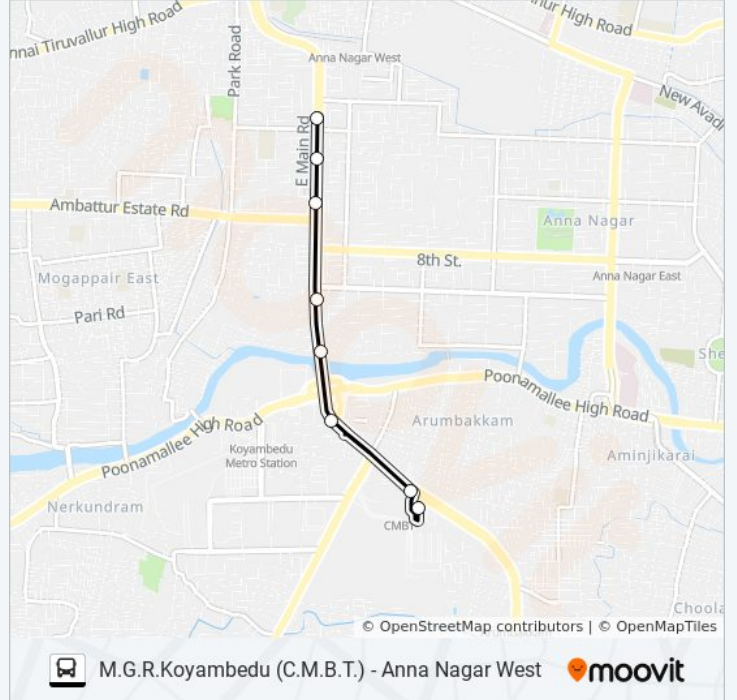

114

M.G.R.Koyambedu (C.M.B.T.) - Anna Nagar West

[View In Website Mode](#)

The 114 bus line (M.G.R.Koyambedu (C.M.B.T.) - Anna Nagar West) has 2 routes. For regular weekdays, their operation hours are:

(1) Anna Nagar West: 7:52 PM - 10:57 PM(2) M.G.R.Koyambedu (C.M.B.T.): 3:58 AM - 7:03 AM

Use the Moovit App to find the closest 114 bus station near you and find out when is the next 114 bus arriving.

Direction: Anna Nagar West

8 stops

[VIEW LINE SCHEDULE](#)

M.G.R.Koyambedu (C.M.B.T.)

M.G.R.Koyambedu (C.M.B.T.)

Vijayakanth Kalayana Mandapam

Thirumangalam E.B.Office

Thirumangalam

Thirumangalam

Thirumangalam

Anna Nagar West

114 bus Time Schedule

Anna Nagar West Route Timetable:

Sunday	7:52 PM - 10:57 PM
Monday	7:52 PM - 10:57 PM
Tuesday	7:52 PM - 10:57 PM
Wednesday	7:52 PM - 10:57 PM
Thursday	7:52 PM - 10:57 PM
Friday	7:52 PM - 10:57 PM
Saturday	7:52 PM - 10:57 PM

114 bus Info**Direction:** Anna Nagar West**Stops:** 8**Trip Duration:** 7 min**Line Summary:**