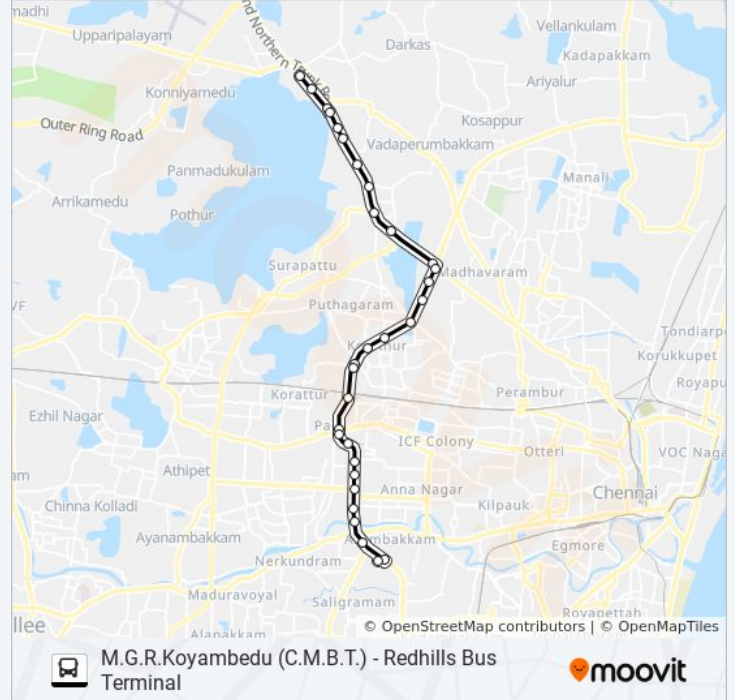

M.G.R.Koyambedu (C.M.B.T.) Route Timetable:

Sunday	24 hours
Monday	24 hours
Tuesday	24 hours
Wednesday	24 hours
Thursday	24 hours
Friday	24 hours
Saturday	24 hours

114 bus Info**Direction:** M.G.R.Koyambedu (C.M.B.T.)**Stops:** 31**Trip Duration:** 42 min**Line Summary:**

M.G.R.Koyambedu (C.M.B.T.)

M.G.R.Koyambedu (C.M.B.T.)

Direction: Redhills Bus Terminal

28 stops

[VIEW LINE SCHEDULE](#)

M.G.R.Koyambedu (C.M.B.T.)

M.G.R.Koyambedu (C.M.B.T.)

Vijayakanth Kalayana Mandapam