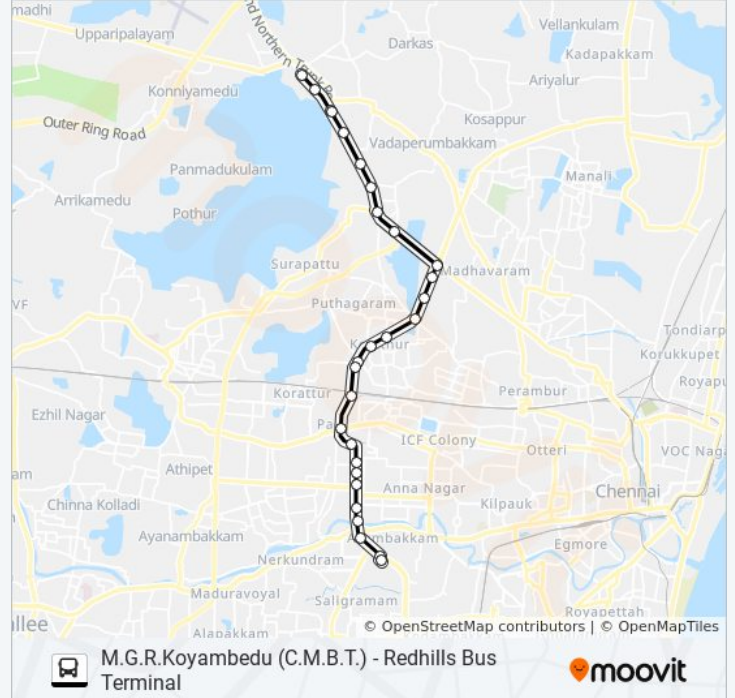

Madhavaram Bypass

Cycle Shop

Puzhal Camp

Puzhal Jail

Kavangarai

Sri Nallaghu Polytechnic College

Samiyar Madam

Ayurveda Ashramam

Redhills Market

Redhills Bus Terminal

114 bus time schedules and route maps are available in an offline PDF at moovitapp.com. Use the [Moovit App](#) to see live bus times, train schedule or subway schedule, and step-by-step directions for all public transit in Chennai.

[About Moovit](#) • [MaaS Solutions](#) • [Supported Countries](#) • [Mooviter Community](#)

© 2023 Moovit - All Rights Reserved

Check Live Arrival Times