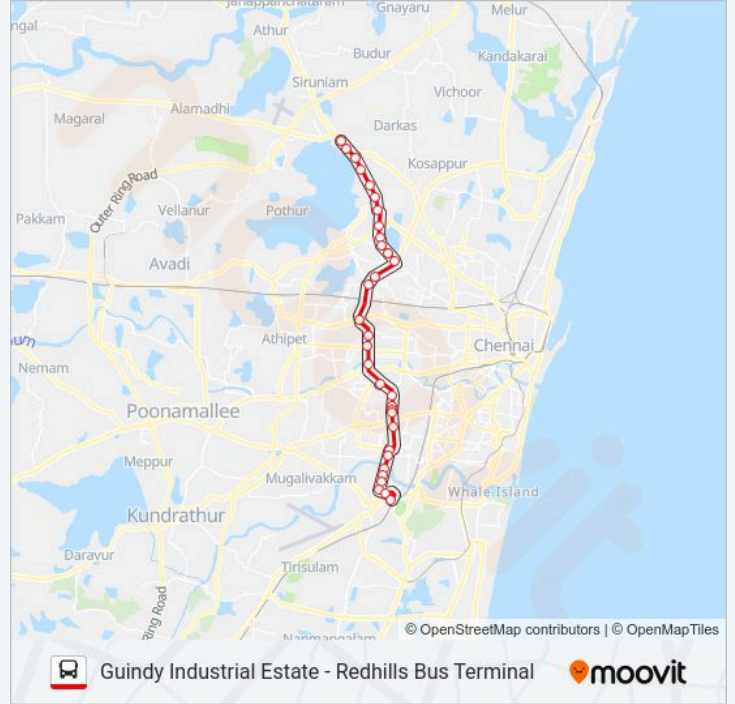

Agrakaram

Senthil Nagar

Retteri

Secretariat Colony

Vinayagapuram

Thirumal Srinivas Nagar

Kathirvedu

Puzhal Camp

Puzhal Jail

Kavangarai

Sri Nallaghu Polytechnic College

Ayurveda Ashramam

Redhills Market

Redhills Bus Terminal

113 bus time schedules and route maps are available in an offline PDF at moovitapp.com. Use the Moovit App to see live bus times, train schedule or subway schedule, and step-by-step directions for all public transit in Chennai.

© 2024 Moovit - All Rights Reserved