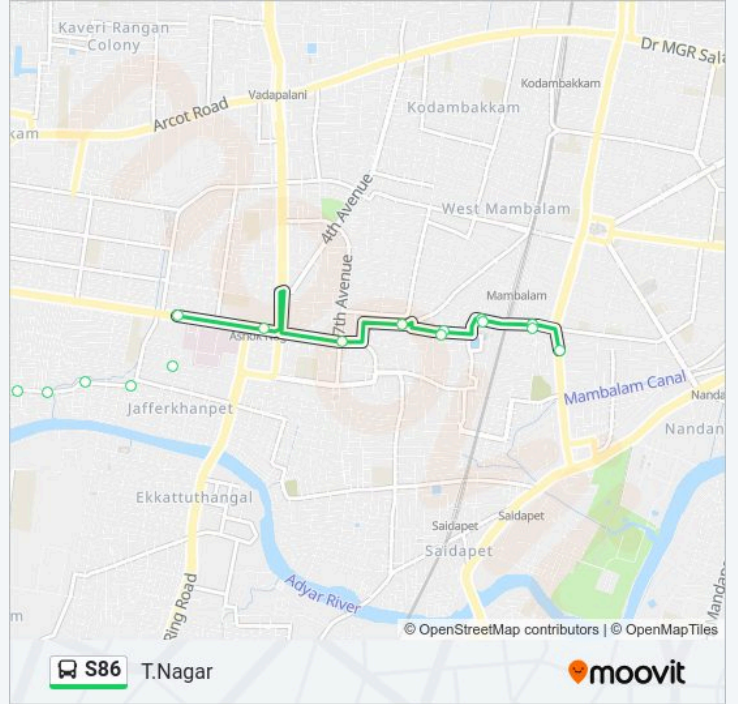

### S86 bus Info

**Direction:** Ramapuram B.S

**Stops:** 17

**Trip Duration:** 19 min

**Line Summary:**

### Direction: T.Nagar

16 stops

[VIEW LINE SCHEDULE](#)

- Ramapuram
- Angalamman Kovil
- Ramapuram Ashram
- Nellai Store
- Nesapakkam Mgr Statue
- Anbu Woins
- Anjali Mahal
- Saravana Electrical
- Indra Flat/Amma Unavagam
- Bharathidasan Colony
- Ram Colony
- Postal Colony
- Ramar Kovil
- T.Nagar Railway Station
- T.Nagar Market
- Thiyagaraya Nagar (T.Nagar) Bus Depot Corner

### S86 bus Time Schedule

T.Nagar Route Timetable:

Sunday	06:05 - 22:10
Monday	06:05 - 22:10
Tuesday	06:05 - 22:10
Wednesday	06:05 - 22:10
Thursday	06:05 - 22:10
Friday	06:05 - 22:10
Saturday	06:05 - 22:10

### S86 bus Info

**Direction:** T.Nagar

**Stops:** 16

**Trip Duration:** 16 min

**Line Summary:**

S86 bus time schedules and route maps are available in an offline PDF at [moovitapp.com](https://moovitapp.com). Use the Moovit App to see live bus times, train schedule or subway schedule, and step-by-step directions for all public transit in Chennai.