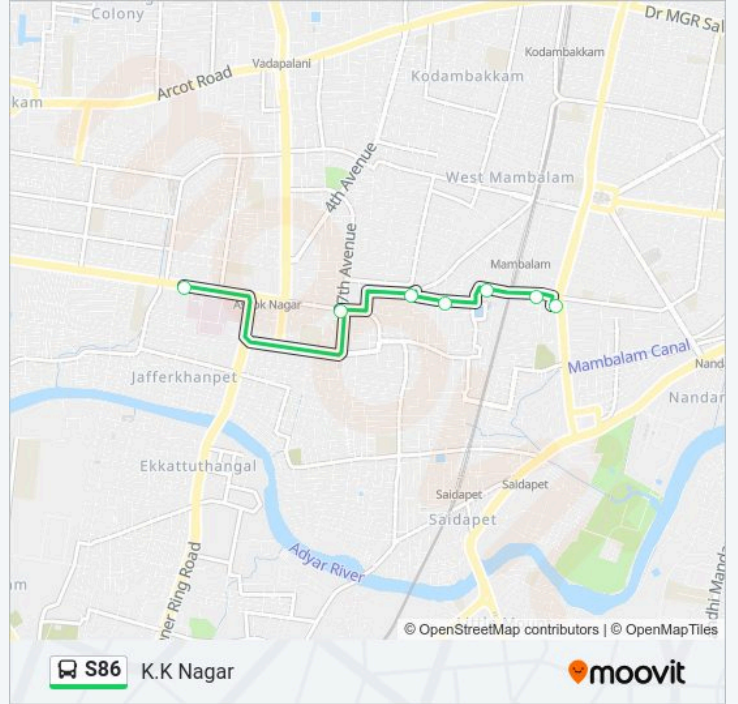

### Direction: K.K Nagar

7 stops

[VIEW LINE SCHEDULE](#)

Thiyagaraya Nagar (T.Nagar) Bus Depot

T.Nagar Market

T.Nagar Railway Station

Ramar Kovil

Postal Colony

### S86 bus Time Schedule

K.K Nagar Route Timetable:

Sunday	13:30 - 22:42
Monday	13:30 - 22:42
Tuesday	13:30 - 22:42
Wednesday	13:30 - 22:42
Thursday	13:30 - 22:42
Friday	13:30 - 22:42
Saturday	13:30 - 22:42

### S86 bus Info

**Direction:** K.K Nagar

**Stops:** 7

**Trip Duration:** 6 min

**Line Summary:**

### Direction: Ramapuram B.S

17 stops

[VIEW LINE SCHEDULE](#)

Thiyagaraya Nagar (T.Nagar) Bus Depot

T.Nagar Market

T.Nagar Railway Station

Ramar Kovil

Postal Colony