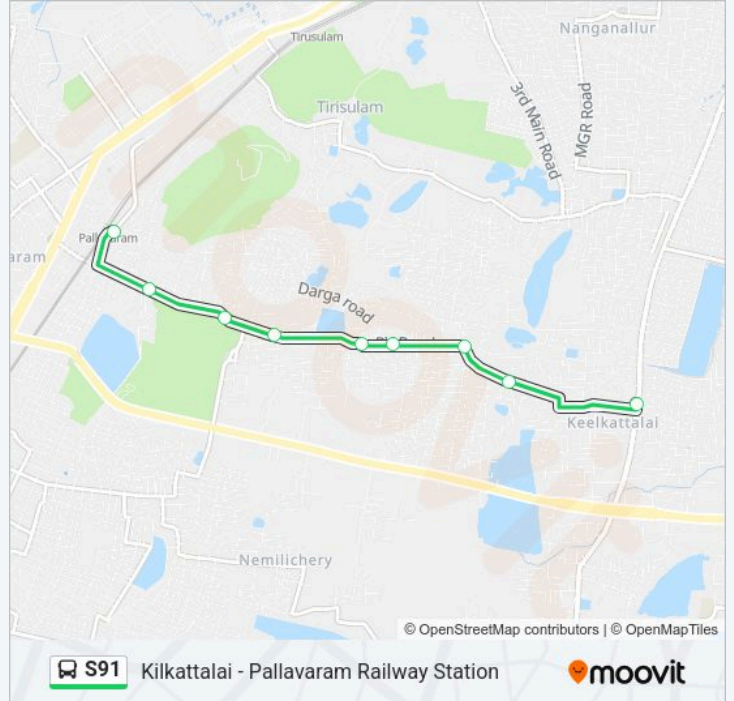

S91 Line**Kilkattalai - Pallavaram Railway Station**[Get The App](#)

The S91 bus line (Kilkattalai - Pallavaram Railway Station) has 2 routes. For regular weekdays, their operation hours are: (1) Kilkattalai: 07:00-23:00(2) Pallavaram Railway Station: 07:00-23:00

Use the Moovit App to find the closest S91 bus station near you and find out when is the next S91 bus arriving.

Direction: Kilkattalai

9 stops

[VIEW LINE SCHEDULE](#)

Pallavaram Railway Station
Dharga Road
Vaithiyalingam Syndicate Bank
Vels College
Gandhi Salai
Murugan Stores
Kavitha Pannai
Alamarathadi
Kilkattalai

S91 bus Time Schedule

Kilkattalai Route Timetable:

Monday	07:00-23:00
Tuesday	07:00-23:00
Wednesday	07:00-23:00
Thursday	07:00-23:00
Friday	07:00-23:00
Saturday	07:00-23:00
Sunday	07:00-23:00

S91 bus Info**Direction:** Kilkattalai**Stops:** 9**Trip Duration:** 12 min**Line Summary:**

Direction: Pallavaram Railway Station

9 stops

[VIEW LINE SCHEDULE](#)

- Kilkattalai
- Alamarathadi
- Kavitha Pannai
- Murugan Stores
- Gandhi Salai
- Vels College
- Vaithiyalingam Syndicate Bank
- Dharga Road
- Pallavaram Railway Station