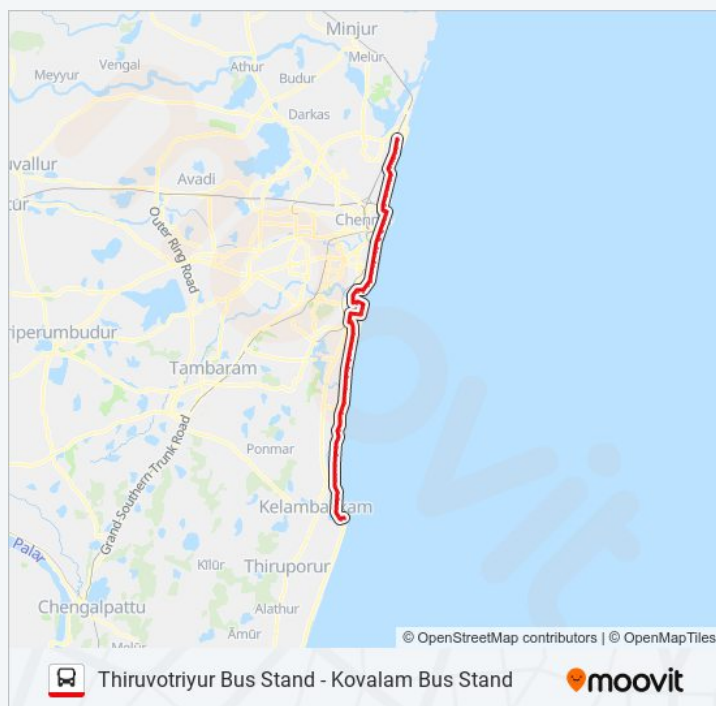

Aalamaram

Kovalam

Kovalam Koot Road

Kovalam

Direction: Thiruvotriyur Bus Stand

90 stops

[VIEW LINE SCHEDULE](#)

Kovalam

Kovalam Koot Road

Kovalam

Aalamaram

Muttukkadu Boat Yard

Ice Factroy

Manjal Medu

Mary World (Muttukadu)

Muttukkadu

Muttukkadu

Meera Nagar

Kanathur

Ragash College

Uthandi Village

Andarkuppam

Panaiyur

Sea Cliff Conclave Check Post

Water Supply Head Work

Iskon Temple

Vgp Golden Beach

Injambakkam

Bethal Nagar

Sai Baba Temple

Injambakkam

Sai Baba Kovil

109T bus Time Schedule

Thiruvotriyur Bus Stand Route Timetable:

Sunday	06:30 - 19:45
Monday	06:30 - 19:45
Tuesday	06:30 - 19:45
Wednesday	06:30 - 19:45
Thursday	06:30 - 19:45
Friday	06:30 - 19:45
Saturday	06:30 - 19:45

109T bus Info

Direction: Thiruvotriyur Bus Stand

Stops: 90

Trip Duration: 133 min

Line Summary: