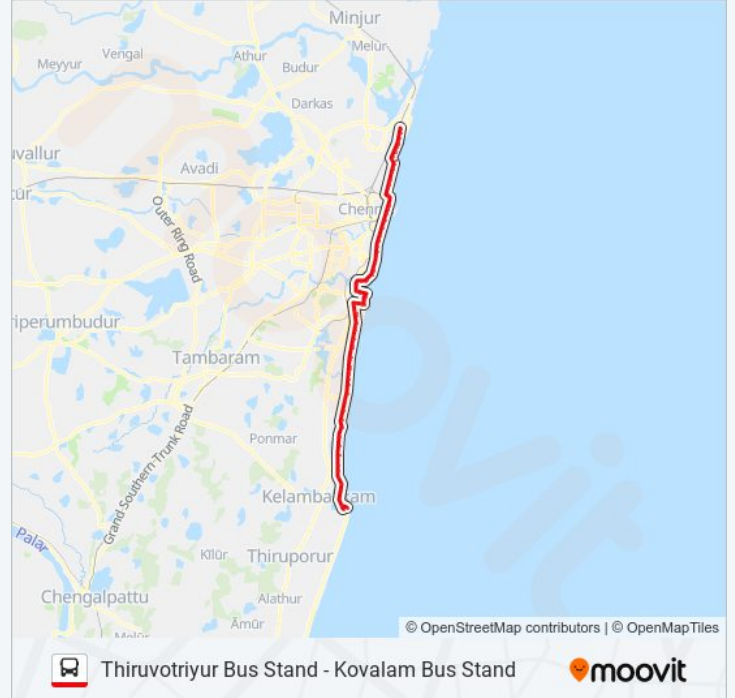

Royapuram Market

Royapuram

Clive Battery

Collector Office Chennai Beach Station

Chennai Beach Station

Chennai Beach Station Post Office

Parrys Corner

Reserve Bank Of India Parry's

Secretariat Office

Island Ground

Anna Square

Marina Beach

Marina Beach

Kannagi Statue

Swami Vivekananda House

Queen Mary's College (Q.M.C.)

All India Radio (A.I.R)

Santhome Church

Santhome Employment Office

Santhome Post Office

Foreshore Estate

M.C.R.Nagar

Iyyappan Koil

Music College

Sathya Studios

Adyar Malar Hospital

Avvai Illam

Rajaji Bhavan

Besant Nagar

Annai Velankanni Church Bus Stop (Besant Nagar Church)

Rbi Quarters

Vannanthurai Mtc Bus Stop