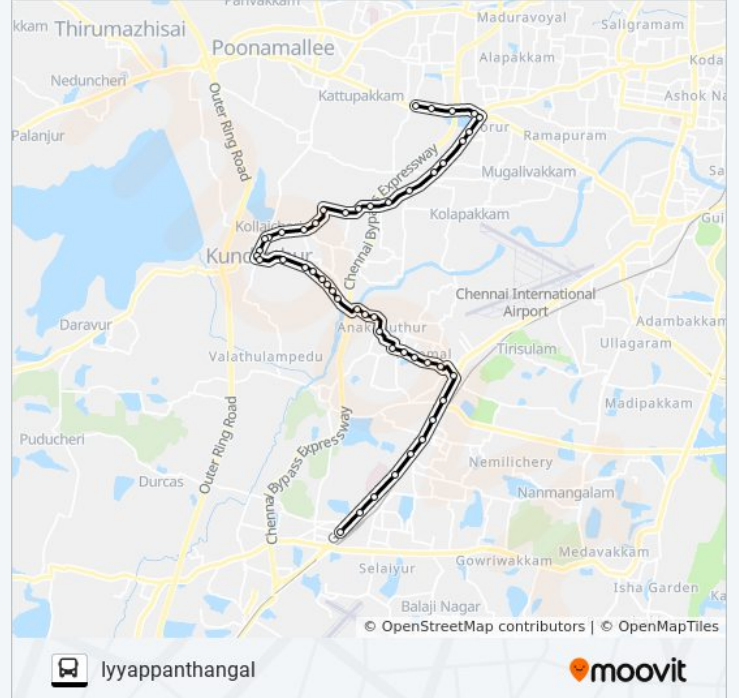

### Direction: Tambaram

52 stops

[VIEW LINE SCHEDULE](#)

Iyyapanthangal

Ramachandra Medical College

Porur Retteri (Karambakkam Chettiyar Agaram