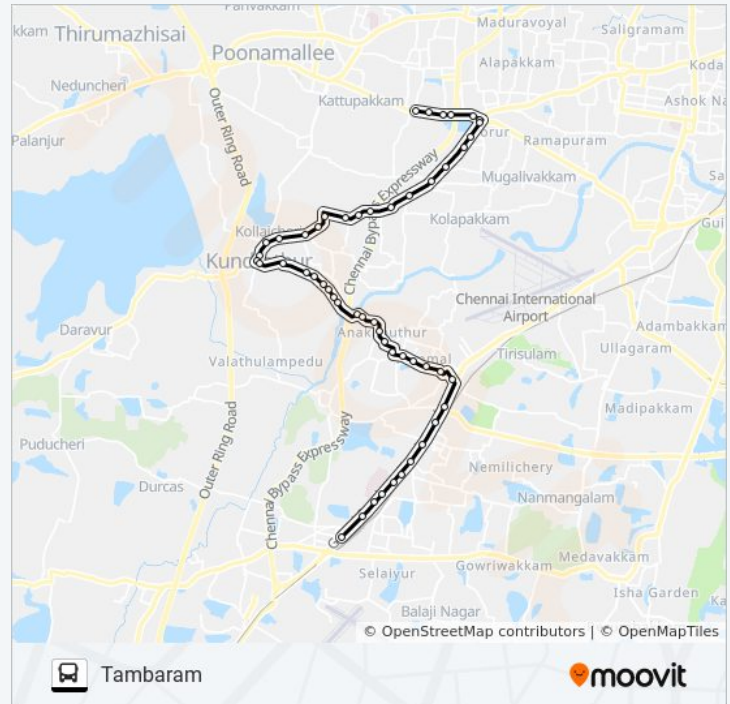

### 166 bus Info

**Direction:** Tambaram

**Stops:** 52

**Trip Duration:** 62 min

**Line Summary:**

Gerugambakkam High School

Pambal

Pammal Church