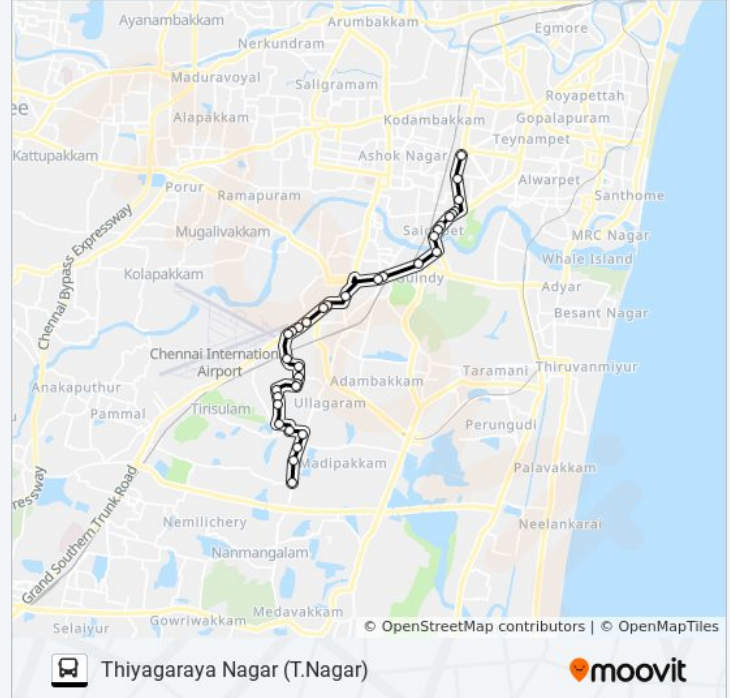

Chidambaram Stores

Market Road Bus Stop

Pazavanthangal Road Junction

Junction Of Palavanthangal & GST

Cement Road

Alandur Cement Road

Alandur Depot

St.Thomas Mount

Cantonment Board (St. Thomas Mount Head Post Office)

Alandur Metro Station

Guindy M.K.N.Salai

Guindy R.S

Chellammal College

Little Mount Metro Station

Panagal Maligai

Kalaigiar Ache

Saidapet

Thadandar Nagar-Saidapet

Thadandar Nagar

Raja Hostel

Cit Nagar

Thiyagaraya Nagar (T.Nagar) Bus Depot Corner

Thiyagaraya Nagar (T.Nagar)

M18C bus time schedules and route maps are available in an offline PDF at moovitapp.com. Use the [Moovit App](#) to see live bus times, train schedule or subway schedule, and step-by-step directions for all public transit in Chennai.

[About Moovit](#) • [MaaS Solutions](#) • [Supported Countries](#) • [Mooviter Community](#)

© 2024 Moovit - All Rights Reserved

Check Live Arrival Times