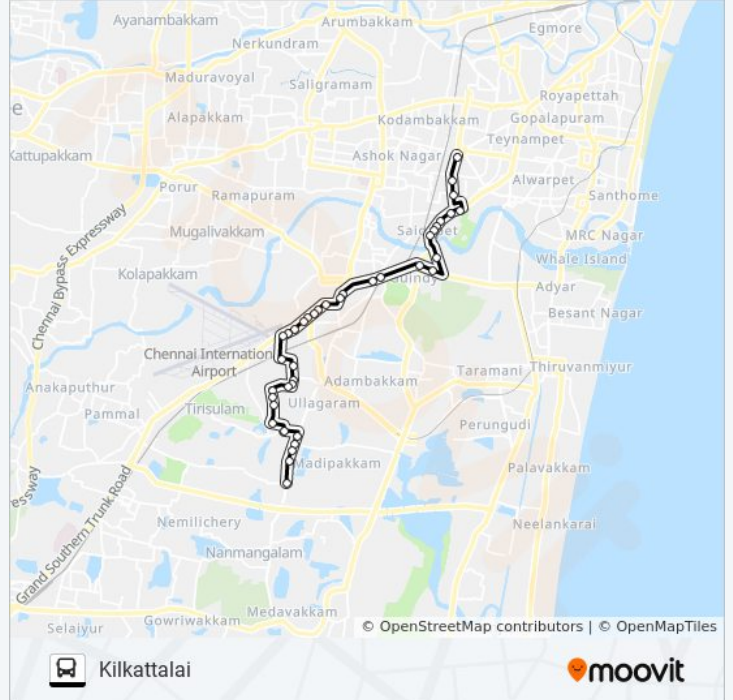

M18C bus Info

Direction: Kilkattalai

Stops: 39

Trip Duration: 40 min

Line Summary:

Alandur Cement Road
 Cement Road
 JN Of Palavanthangal And GST
 Pazavanthangal Road Junction
 Nanganallur Market
 Chidambaram Stores
 Rasi Silk
 Roja Medical
 Ranga Theatre
 Nanganallur Mgr Road
 Amman Kovil
 Vembuliamman Kovil
 Moovarasanpet
 Madipakkam Koot Road
 U.T.I. Bank
 Uti Bank
 Ganesh Nagar
 Kilkattalai

Direction: Thiyagaraya Nagar (T.Nagar)

34 stops
[VIEW LINE SCHEDULE](#)

Kilkattalai
 Ganesh Nagar
 Uti Bank
 Madipakkam Koot Road
 Moovarasanpet
 Vembuliamman Kovil
 Amman Kovil
 Nanganallur Mgr Road
 Vetri Vel
 Roja Medicals Bus Stop
 Rasi Silk