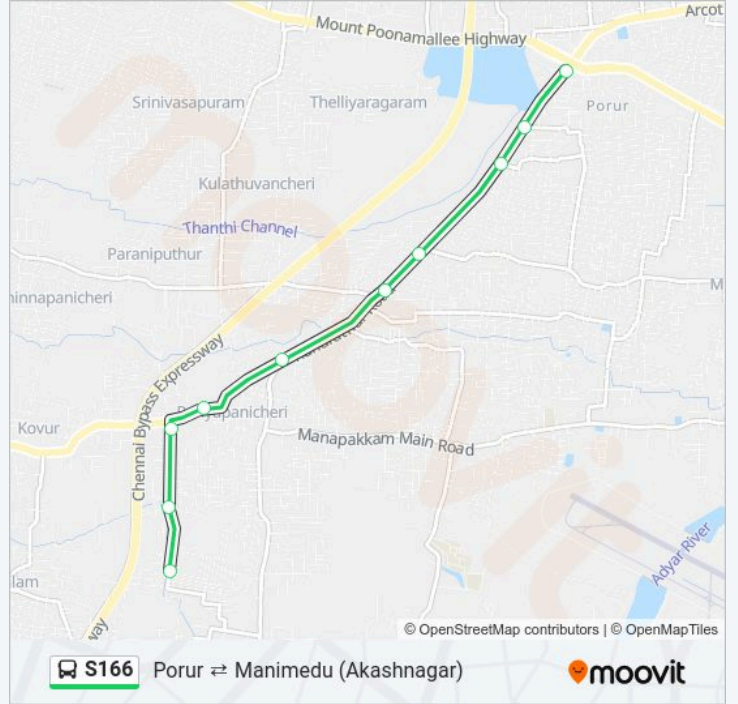

### Direction: Porur

10 stops

[VIEW LINE SCHEDULE](#)

- Manimedu (Akashnagar)
- Thelliaragaram
- Thandalam Rd Jn.
- Periyapannicherry
- Gerugumbakkam
- Moulivakkam
- Madananadapuram
- Vigneshwara Nagar
- Porur E.B. Office / Kundrathur Main Road
- Porur

### S166 bus Time Schedule

Porur Route Timetable:

Sunday	06:10 - 20:35
Monday	06:10 - 20:35
Tuesday	06:10 - 20:35
Wednesday	06:10 - 20:35
Thursday	06:10 - 20:35
Friday	06:10 - 20:35
Saturday	06:10 - 20:35

### S166 bus Info

**Direction:** Porur

**Stops:** 10

**Trip Duration:** 15 min

**Line Summary:**

S166 bus time schedules and route maps are available in an offline PDF at [moovitapp.com](https://moovitapp.com). Use the Moovit App to see live bus times, train schedule or subway schedule, and step-by-step directions for all public transit in Chennai.