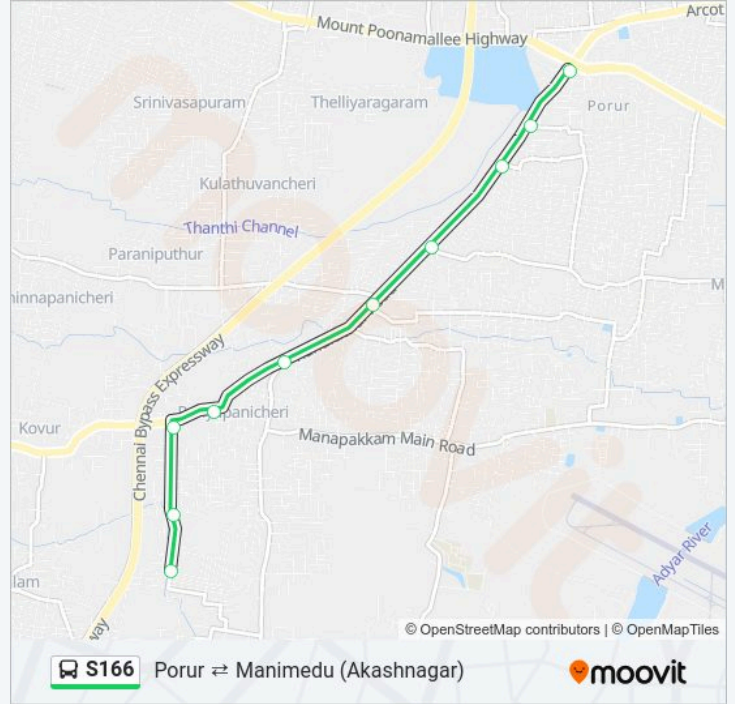

**Direction: Manimedu (Akashnagar)**

10 stops

[VIEW LINE SCHEDULE](#)

Porur

Porur E.B. Office / Kundrathur Main Road

Vigneshwara Nagar

Madananadapuram

Moulivakkam

Gerugumbakkam

Periyapannicherry

Thandalam Rd Jn.

Thelliaragaram

Manimedu (Akashnagar)

**S166 bus Time Schedule**

Manimedu (Akashnagar) Route Timetable:

Sunday	06:35 - 21:00
Monday	06:35 - 21:00
Tuesday	06:35 - 21:00
Wednesday	06:35 - 21:00
Thursday	06:35 - 21:00
Friday	06:35 - 21:00
Saturday	06:35 - 21:00

**S166 bus Info**

**Direction:** Manimedu (Akashnagar)

**Stops:** 10

**Trip Duration:** 14 min

**Line Summary:**

### Direction: Porur

10 stops

[VIEW LINE SCHEDULE](#)

- Manimedu (Akashnagar)
- Thelliaragaram
- Thandalam Rd Jn.
- Periyapannicherry
- Gerugumbakkam
- Moulivakkam
- Madananadapuram
- Vigneshwara Nagar
- Porur E.B. Office / Kundrathur Main Road
- Porur