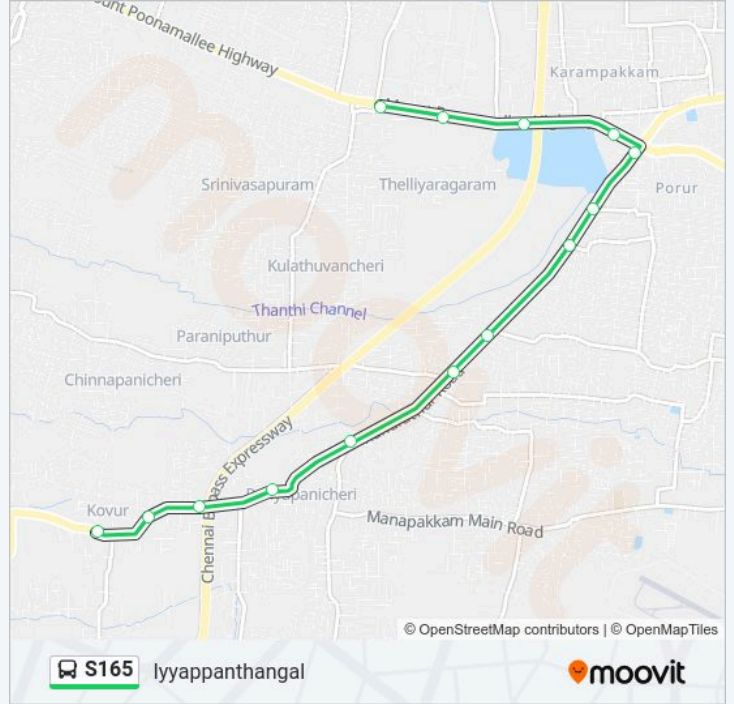

 **S165**

Iyyappanthangal

Get The App

The S165 bus line (Iyyappanthangal) has 2 routes. For regular weekdays, their operation hours are:

(1) Iyyappanthangal: 13:50 - 22:15 (2) Kovur: 06:25 - 14:20

Use the Moovit App to find the closest S165 bus station near you and find out when is the next S165 bus arriving.

### S165 bus Time Schedule

Iyyappanthangal Route Timetable:

Sunday	13:50 - 22:15
Monday	13:50 - 22:15
Tuesday	13:50 - 22:15
Wednesday	13:50 - 22:15
Thursday	13:50 - 22:15
Friday	13:50 - 22:15
Saturday	13:50 - 22:15

### S165 bus Info

**Direction:** Iyyappanthangal

**Stops:** 14

**Trip Duration:** 15 min

**Line Summary:**

**Direction: Kovur**

16 stops

[VIEW LINE SCHEDULE](#)

**S165 bus Info**

**Direction:** Kovur

**Stops:** 16

**Trip Duration:** 17 min

**Line Summary:**

S165 bus time schedules and route maps are available in an offline PDF at [moovitapp.com](https://moovitapp.com). Use the Moovit App to see live bus times, train schedule or subway schedule, and step-by-step directions for all public transit in Chennai.