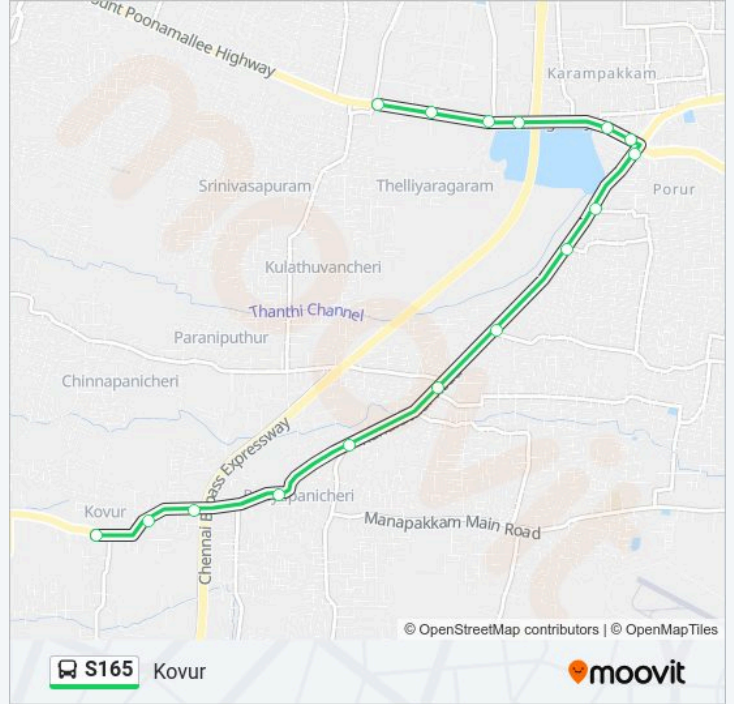

 **S165**

Iyyappanthangal

Get The App

The S165 bus line (Iyyappanthangal) has 2 routes. For regular weekdays, their operation hours are:

(1) Iyyappanthangal: 13:50 - 22:15 (2) Kovur: 06:25 - 14:20

Use the Moovit App to find the closest S165 bus station near you and find out when is the next S165 bus arriving.

### S165 bus Info

**Direction:** Iyyappanthangal

**Stops:** 14

**Trip Duration:** 15 min

**Line Summary:**

**Direction: Kovur**

16 stops

[VIEW LINE SCHEDULE](#)

**S165 bus Time Schedule**

Kovur Route Timetable:

Sunday	06:25 - 14:20
Monday	06:25 - 14:20
Tuesday	06:25 - 14:20
Wednesday	06:25 - 14:20
Thursday	06:25 - 14:20
Friday	06:25 - 14:20
Saturday	06:25 - 14:20

**S165 bus Info**

**Direction:** Kovur

**Stops:** 16

**Trip Duration:** 17 min

**Line Summary:**

S165 bus time schedules and route maps are available in an offline PDF at [moovitapp.com](https://moovitapp.com). Use the Moovit App to see live bus times, train schedule or subway schedule, and step-by-step directions for all public transit in Chennai.