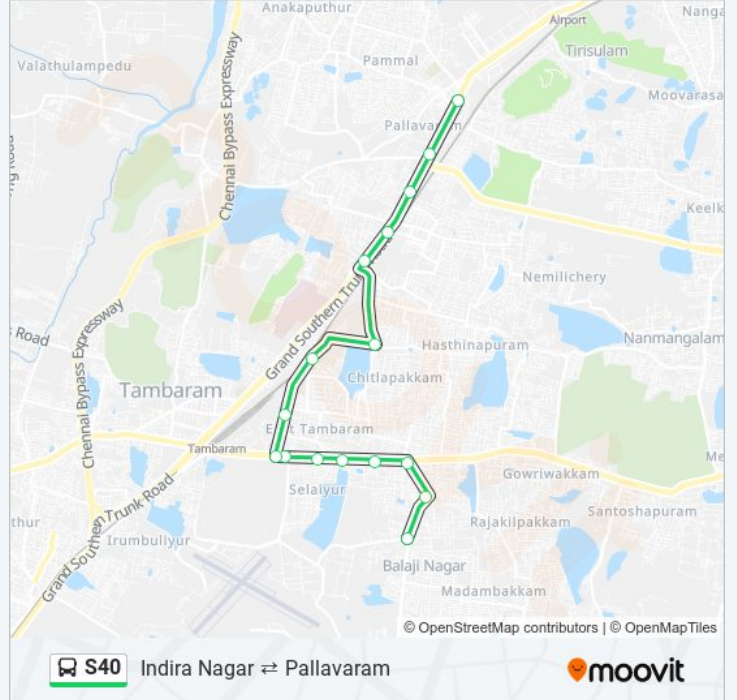

### S40 bus Info

**Direction:** Pallavaram

**Stops:** 16

**Trip Duration:** 28 min

**Line Summary:**

S40 bus time schedules and route maps are available in an offline PDF at [moovitapp.com](https://moovitapp.com). Use the Moovit App to see live bus times, train schedule or subway schedule, and step-by-step directions for all public transit in Chennai.