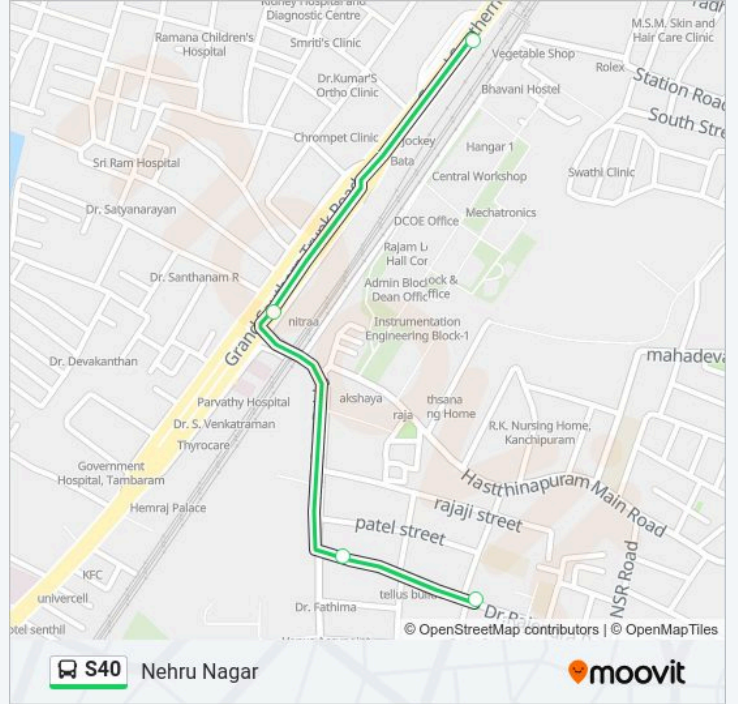

### Direction: Chrompet

4 stops

[VIEW LINE SCHEDULE](#)

Nehru Nagar

Cotton Mill

Chrompet M.I.T. Flyover

Chrompet

### Direction: Nehru Nagar

4 stops

[VIEW LINE SCHEDULE](#)

Chromepet

Chromepet M.I.T. Flyover

Cotton Mill

Nehru Nagar

### S40 bus Info

**Direction:** Nehru Nagar

**Stops:** 4

**Trip Duration:** 3 min

**Line Summary:**

S40 bus time schedules and route maps are available in an offline PDF at [moovitapp.com](https://moovitapp.com). Use the Moovit App to see live bus times, train schedule or subway schedule, and step-by-step directions for all public transit in Chennai.