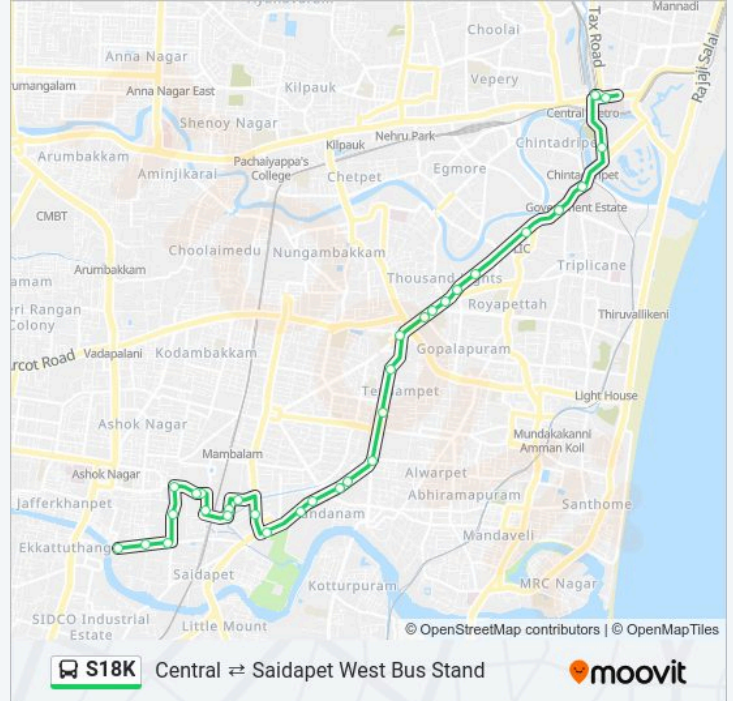

The S18K bus line (Central ⇌ Saidapet West Bus Stand) has 2 routes. For regular weekdays, their operation hours are: (1) Central: 06:02 - 20:07(2) Saidapet West Bus Stand: 06:52 - 21:07

Use the Moovit App to find the closest S18K bus station near you and find out when is the next S18K bus arriving.

### S18K bus Time Schedule

Saidapet West Bus Stand Route Timetable:

Sunday	06:52 - 21:07
Monday	06:52 - 21:07
Tuesday	06:52 - 21:07
Wednesday	06:52 - 21:07
Thursday	06:52 - 21:07
Friday	06:52 - 21:07
Saturday	06:52 - 21:07

### S18K bus Info

**Direction:** Saidapet West Bus Stand

**Stops:** 32

**Trip Duration:** 36 min

**Line Summary:**

S.H.B

Nandanam Ymca

Nandanam Gmca

Mettupalayam Market

G.H. Secondary School

Jayaraj Theatre

Saidapet West Bus Stand

S18K bus time schedules and route maps are available in an offline PDF at [moovitapp.com](https://moovitapp.com). Use the Moovit App to see live bus times, train schedule or subway schedule, and step-by-step directions for all public transit in Chennai.