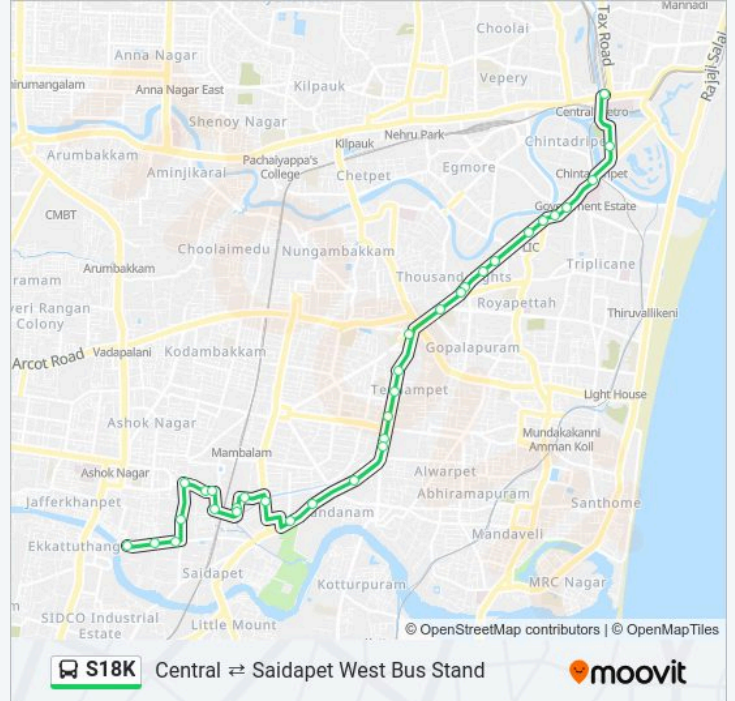

The S18K bus line (Central ⇌ Saidapet West Bus Stand) has 2 routes. For regular weekdays, their operation hours are: (1) Central: 06:02 - 20:07(2) Saidapet West Bus Stand: 06:52 - 21:07

Use the Moovit App to find the closest S18K bus station near you and find out when is the next S18K bus arriving.

**S18K bus Info****Direction:** Central**Stops:** 33**Trip Duration:** 31 min**Line Summary:**

Thousand Light

Anand Theatre

Thousand Lights Busstop

T.V.S

Spensor Plaza (Tvs)

L.I.C.

Wellington Plaza

### Direction: Saidapet West Bus Stand

32 stops

[VIEW LINE SCHEDULE](#)

M.G.R.Central Station

M.G.R.Central Station

Pallavan Salai/Periyar Bridge

Simson

Shanthi Theatre

### S18K bus Info

**Direction:** Saidapet West Bus Stand

**Stops:** 32

**Trip Duration:** 36 min

**Line Summary:**

S.H.B

Nandanam Ymca

Nandanam Gmca