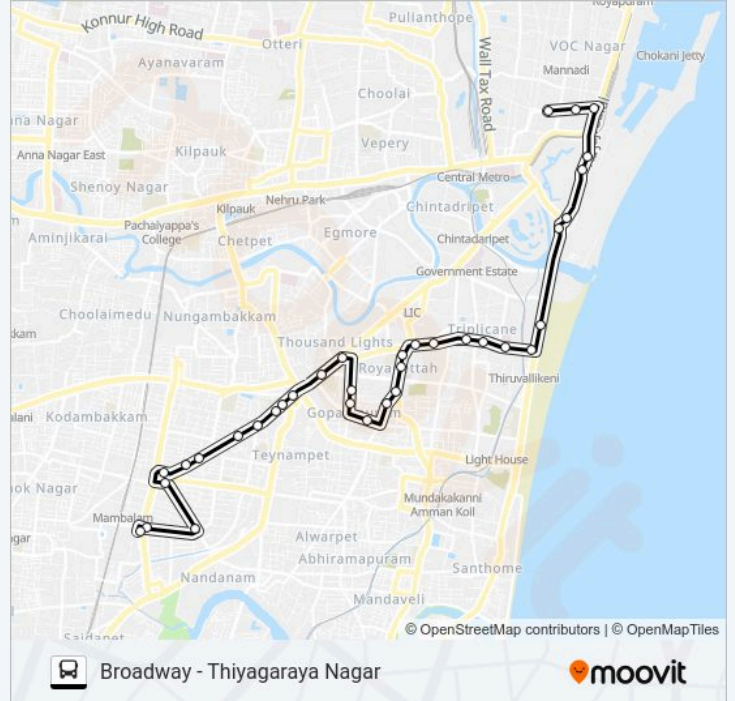

Direction: Broadway

Stops: 35

Trip Duration: 40 min

Line Summary:

Triplicane Register Office

Amir Mahal (Royapettah)

Bharathi Salai (Triplicane)

Bharathi Salai (Triplicane)

Triplicane

Presidency College

Marina Beach

War Memorial

Island Ground

Secretariat Office

Reserve Bank Of India Parry's

Parrys Corner

High Court

Broadway

Direction: Thiyagaraya Nagar

25 stops

[VIEW LINE SCHEDULE](#)

Triplicane

Bharathi Salai (Triplicane)

Bharathi Salai (Triplicane)