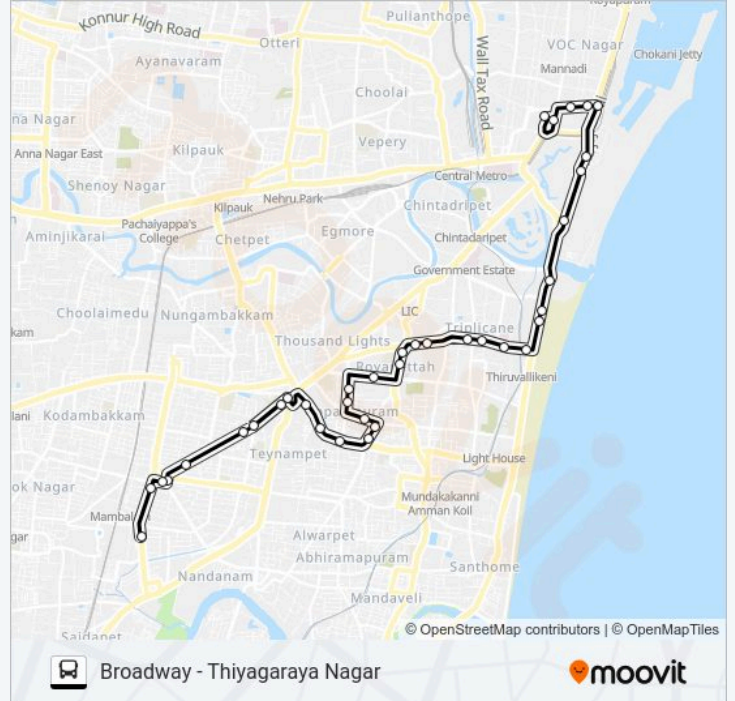

Royapettah Govt. Hospital

New College

Ganapathy Iyer Girls High School (Gopalapuram)

Gopalapuram

Khadi Gramodhya Bhawan

Royapettah

Music Academy (T.T.K. Road)

Chola Sheraton

Stella Mary's College

Semmozhi Poonga

Gemini Teynampet

D.M.S

Sun Theater

Vani Mahal (Giri Road)

Telegraph Office

Pondy Bazar (Panagal Park)

Panagal Park

Thiyagaraya Nagar (T.Nagar)

Thiyagaraya Nagar (T.Nagar) Bus Depot Corner

Direction: Triplicane

26 stops

[VIEW LINE SCHEDULE](#)

Thiyagaraya Nagar (T.Nagar) Bus Depot

Thiyagaraya Nagar Bus Depot (Burkit Road)

Venkatnarayana Salai

Panagal Park

Pondy Bazar (Panagal Park)

Telegraph Office

Jeeva Park

Giri Road (Vani Mahal)

Sun Theater

Gemini Sun Plaza

13 bus Time Schedule

Triplicane Route Timetable:

Sunday	05:15 - 21:45
Monday	05:15 - 21:45
Tuesday	05:15 - 21:45
Wednesday	05:15 - 21:45
Thursday	05:15 - 21:45
Friday	05:15 - 21:45
Saturday	05:15 - 21:45

13 bus Info

Direction: Triplicane

Stops: 26

Trip Duration: 21 min