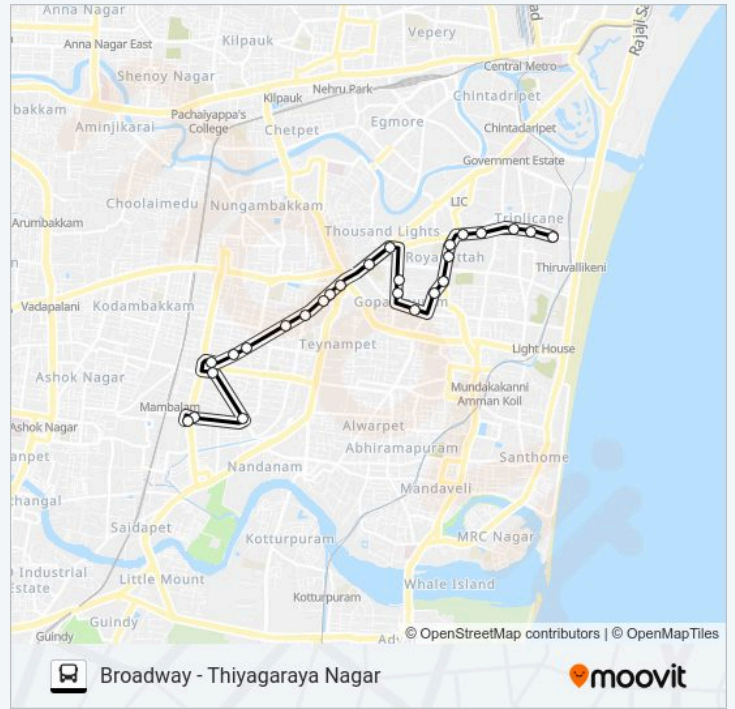

Line Summary:

D.M.S

Gemini Teynampet

Thousand Light

Anand Theatre

Ganapathy Iyer Girls High School (Gopalapuram)

Gopalapuram

Khadi Gramodhya Bhawan

Gowdia Mutt

Royapettah Police Station

Royapettah Govt. Hospital

Westly School

Triplicane Register Office

Amir Mahal (Royapettah)

Bharathi Salai (Triplicane)

Bharathi Salai (Triplicane)

Triplicane

13 bus time schedules and route maps are available in an offline PDF at moovitapp.com. Use the Moovit App to see live bus times, train schedule or subway schedule, and step-by-step directions for all public transit in Chennai.

© 2024 Moovit - All Rights Reserved